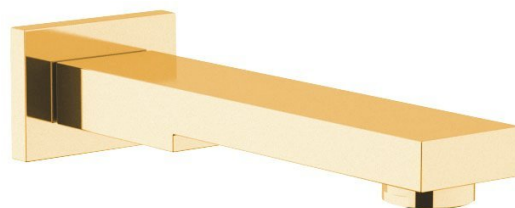

Wall Mounted Spout (L) 180 mm, gold

Order code: BO417

Basic information

Brand: Sapho

Size

Width: 70 mm

Height: 52 mm

Depth: 180 mm

Properties

Colour: Gold

Material: Brass

Shape: Square

Installation: Wall-mounted

Flow rate (3 bar): 17 l/min

Weight / Piece: 0.8 kg

Packaging: 1 Piece

Warranty: 2 years