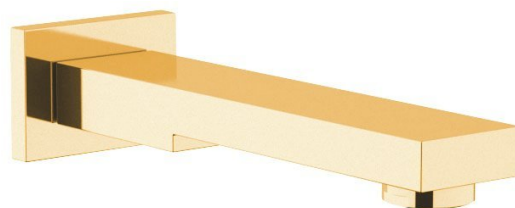

Wall Mounted Spout (L) 180 mm, gold

Order code: BO417

Basic information

Brand: Sapho

Size

Width: 70 mm
Height: 52 mm
Depth: 180 mm

Properties

Colour: Gold
Material: Brass
Shape: Square
Installation: Wall-mounted
Flow rate (3 bar): 17 l/min
Weight / Piece: 0.8 kg
Packaging: 1 Piece
Warranty: 2 years