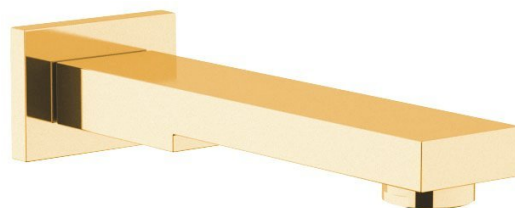

## Wall Mounted Spout (L) 180 mm, gold

**Order code:** BO417

### Basic information

**Brand:** Sapho

### Size

**Width:** 70 mm  
**Height:** 52 mm  
**Depth:** 180 mm

### Properties

**Colour:** Gold  
**Material:** Brass  
**Shape:** Square  
**Installation:** Wall-mounted  
**Flow rate (3 bar):** 17 l/min  
**Weight / Piece:** 0.8 kg  
**Packaging:** 1 Piece  
**Warranty:** 2 years