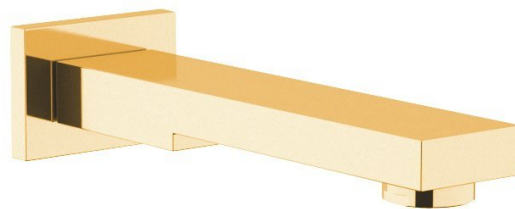

Wall Mounted Spout (L) 180 mm, gold

Order code: BO417

Size

Width: 70 mm
Height: 52 mm
Depth: 180 mm

Properties

Colour: Gold
Material: Brass
Warranty: 2 years

**Technical sheet**