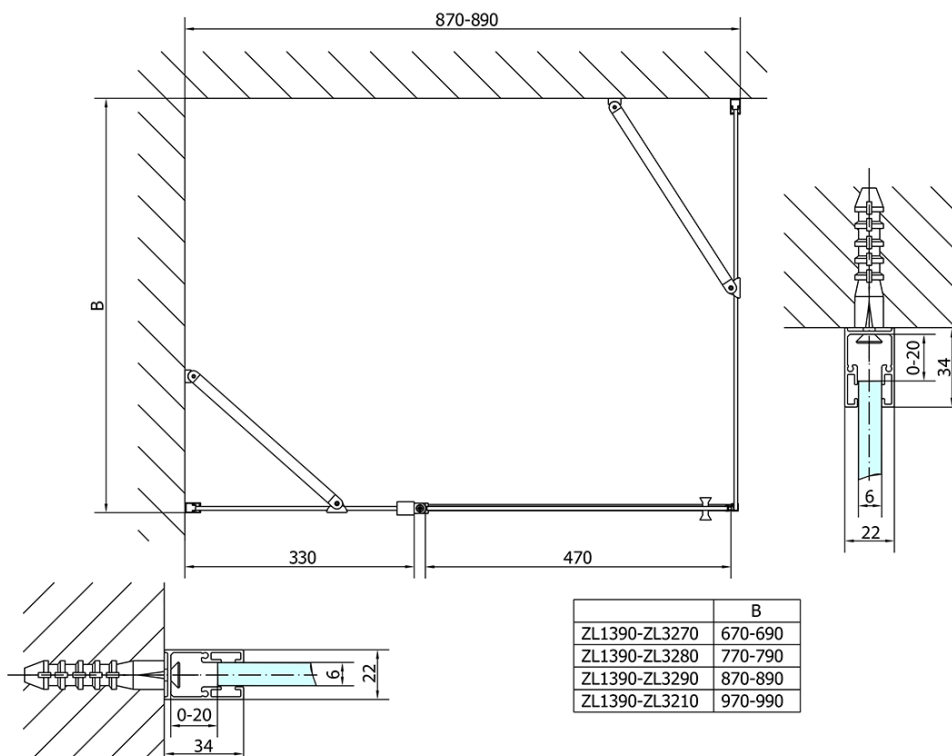

## Size

**Width:** 900 mm

**Height:** 1900 mm

**Depth:** 1000 mm

## Properties

**Profile colour:** Chrome - polished aluminum

**Shape:** Rectangular shower enclosures

**Type of opening:** Single pivot door

**Opening direction:** Versatile

**Opening width:** 470 mm

**Glass colour:** TRANSPARENT glass

**Glass finish:** Antidrop

**Glass thickness:** 6 mm

**Properties:** Frameless design, Opening outside and inside

**Weight / Piece:** 58.5 kg

**Packaging:** 2 Piece

**Warranty:** 2 years

Technical sheet

	B
ZL1390-ZL3270	670-690
ZL1390-ZL3280	770-790
ZL1390-ZL3290	870-890
ZL1390-ZL3210	970-990