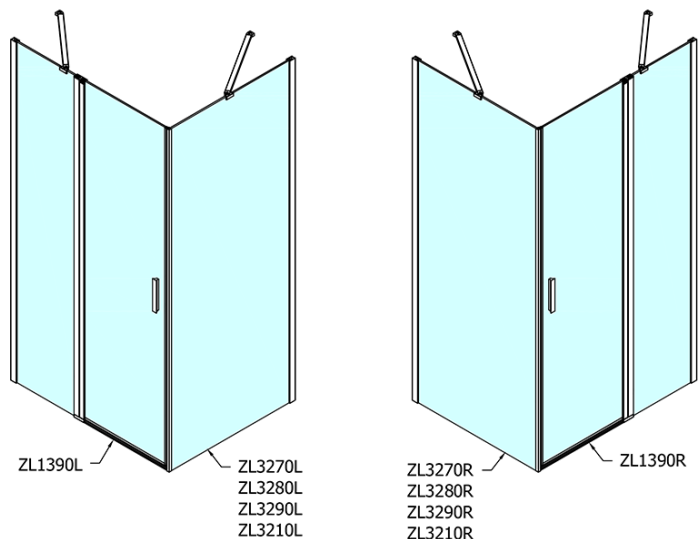

## Size

**Width:** 900 mm

**Height:** 1900 mm

**Depth:** 1000 mm

## Properties

**Profile colour:** Chrome - polished aluminum

**Shape:** Rectangular shower enclosures

**Type of opening:** Single pivot door

**Opening direction:** Versatile

**Opening width:** 470 mm

**Glass colour:** TRANSPARENT glass

**Glass finish:** Antidrop

**Glass thickness:** 6 mm

**Properties:** Frameless design, Opening outside and inside

**Weight / Piece:** 58.5 kg

**Packaging:** 2 Piece

**Warranty:** 2 years

Technical sheet

	B
ZL1390-ZL3270	670-690
ZL1390-ZL3280	770-790
ZL1390-ZL3290	870-890
ZL1390-ZL3210	970-990