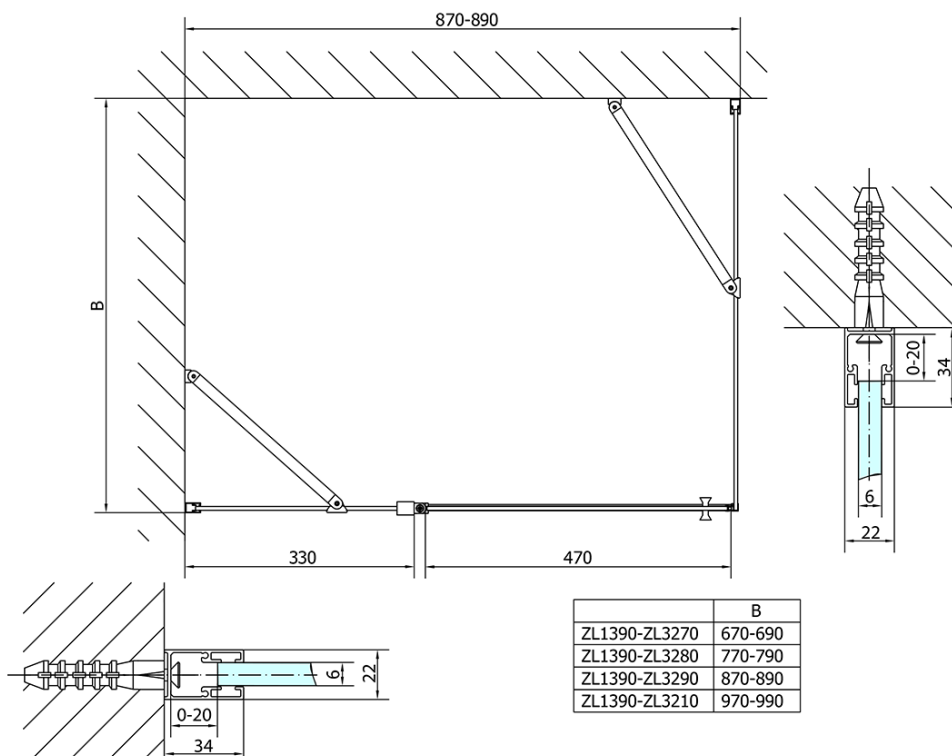

ZOOM Square screen 900x900mm, L/R variant

Order code: ZL1390ZL3290

Basic information

Brand: Polysan

Series: ZOOM

Size

Width: 900 mm

Height: 1900 mm

Depth: 900 mm

Properties

Profile colour: Chrome - polished aluminum

Shape: Square shower enclosures

Type of opening: Single pivot door

Opening direction: Versatile

Opening width: 470 mm

Glass colour: TRANSPARENT glass

Glass finish: Antidrop

Glass thickness: 6 mm

Properties: Frameless design, Opening outside and inside

Weight / Piece: 55.5 kg

Packaging: 2 Piece

Warranty: 2 years

Technical sheet

	B
ZL1390-ZL3270	670-690
ZL1390-ZL3280	770-790
ZL1390-ZL3290	870-890
ZL1390-ZL3210	970-990