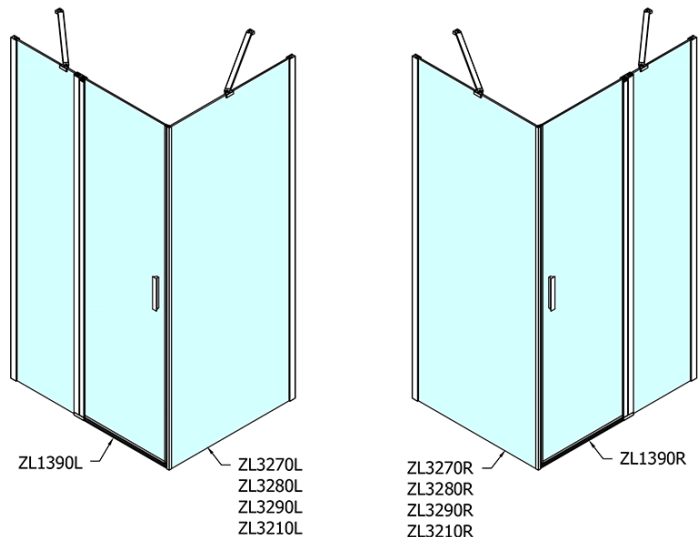

Depth: 900 mm

Properties

Profile colour: Chrome - polished aluminum

Shape: Square shower enclosures

Type of opening: Single pivot door

Opening direction: Versatile

Opening width: 470 mm

Glass colour: TRANSPARENT glass

Glass finish: Antidrop

Glass thickness: 6 mm

Properties: Frameless design, Opening outside and inside

Weight / Piece: 55.5 kg

Packaging: 2 Piece

Warranty: 2 years

Technical sheet

	B
ZL1390-ZL3270	670-690
ZL1390-ZL3280	770-790
ZL1390-ZL3290	870-890
ZL1390-ZL3210	970-990