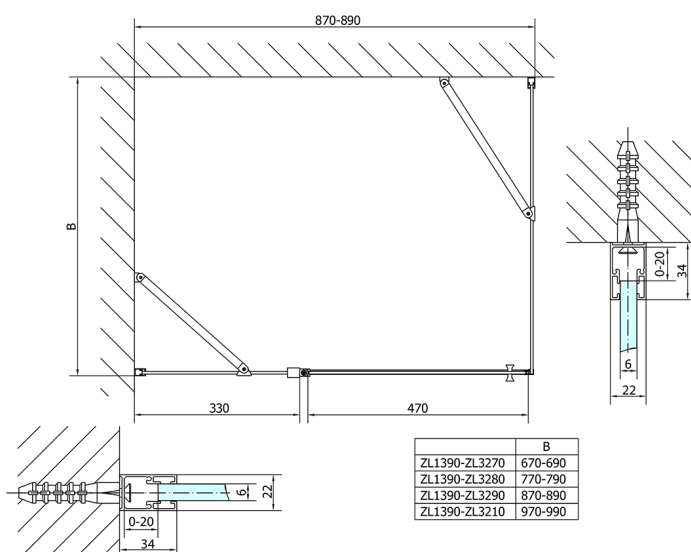

ZOOM Rectangular screen 900x800mm, L/R variant

Order code: ZL1390ZL3280

Size

Width: 900 mm
 Height: 1900 mm
 Depth: 800 mm

Properties

Warranty: 2 years

Technical sheet

	B
ZL1390-ZL3270	670-690
ZL1390-ZL3280	770-790
ZL1390-ZL3290	870-890
ZL1390-ZL3210	970-990