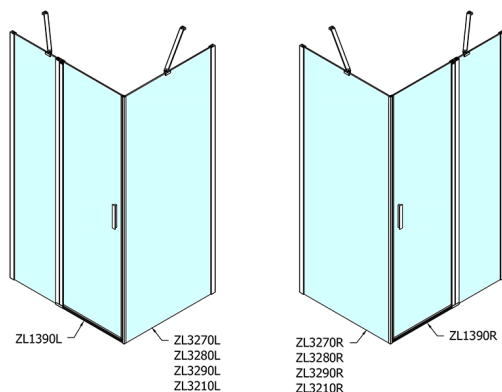

ZOOM Rectangular screen 900x800mm, L/R variant

Order code: ZL1390ZL3280

Size

Width: 900 mm
 Height: 1900 mm
 Depth: 800 mm

Properties

Warranty: 2 years

Technical sheet

	B
ZL1390-ZL3270	670-690
ZL1390-ZL3280	770-790
ZL1390-ZL3290	870-890
ZL1390-ZL3210	970-990