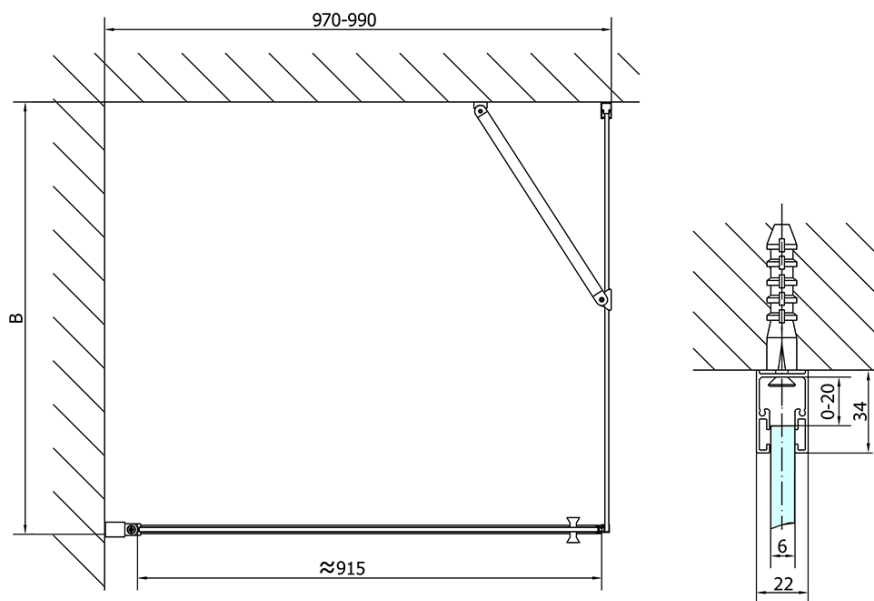

Order code: ZL1210ZL3210

Basic information

Brand: Polysan

Series: ZOOM

Size

Width: 1000 mm

Height: 1900 mm

Depth: 1000 mm

Properties

Profile colour: Chrome - polished aluminum

Shape: Square shower enclosures

Type of opening: Single pivot door

Opening direction: Versatile

Opening width: 915 mm

Glass colour: TRANSPARENT glass

Glass finish: Antidrop

Glass thickness: 6 mm

Properties: Frameless design, Opening outside and inside

Weight / Piece: 62.0 kg

Packaging: 2 Piece

Warranty: 2 years

Technical sheet

	B
ZL1210-ZL3270	670-690
ZL1210-ZL3280	770-790
ZL1210-ZL3290	870-890
ZL1210-ZL3210	970-990