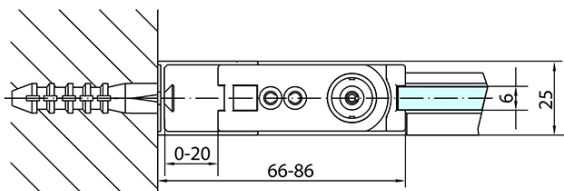

Properties

Profile colour: Chrome - polished aluminum

Shape: Square shower enclosures

Type of opening: Single pivot door

Opening direction: Versatile

Opening width: 915 mm

Glass colour: TRANSPARENT glass

Glass finish: Antidrop

Glass thickness: 6 mm

Properties: Frameless design, Opening outside and inside

Weight / Piece: 62.0 kg

Packaging: 2 Piece

Warranty: 2 years

Technical sheet

	B
ZL1210-ZL3270	670-690
ZL1210-ZL3280	770-790
ZL1210-ZL3290	870-890
ZL1210-ZL3210	970-990