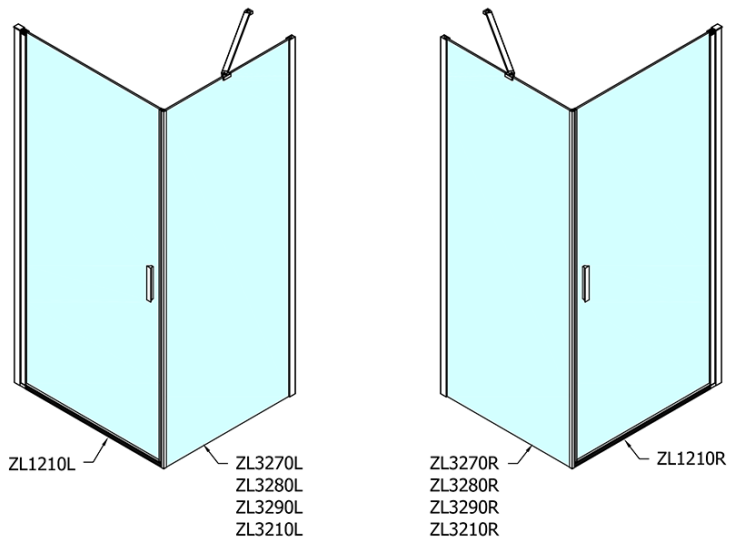

Order code: ZL1210ZL3210

Basic information

Brand: Polysan

Series: ZOOM

Size

Width: 1000 mm

Height: 1900 mm

Depth: 1000 mm

Properties

Profile colour: Chrome - polished aluminum

Shape: Square shower enclosures

Type of opening: Single pivot door

Opening direction: Versatile

Opening width: 915 mm

Glass colour: TRANSPARENT glass

Glass finish: Antidrop

Glass thickness: 6 mm

Properties: Frameless design, Opening outside and inside

Weight / Piece: 62.0 kg

Packaging: 2 Piece

Warranty: 2 years

Technical sheet

	B
ZL1210-ZL3270	670-690
ZL1210-ZL3280	770-790
ZL1210-ZL3290	870-890
ZL1210-ZL3210	970-990