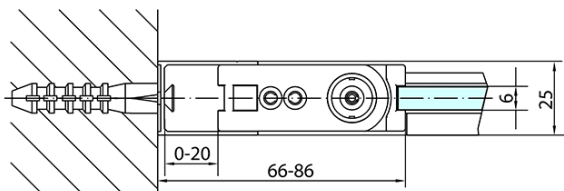

## Size

**Width:** 1000 mm

**Height:** 1900 mm

**Depth:** 900 mm

## Properties

**Profile colour:** Chrome - polished aluminum

**Shape:** Rectangular shower enclosures

**Type of opening:** Single pivot door

**Opening direction:** Versatile

**Opening width:** 915 mm

**Glass colour:** TRANSPARENT glass

**Glass finish:** Antidrop

**Glass thickness:** 6 mm

**Properties:** Frameless design, Opening outside and inside

**Weight / Piece:** 59.0 kg

**Packaging:** 2 Piece

**Warranty:** 2 years

Technical sheet

	B
ZL1210-ZL3270	670-690
ZL1210-ZL3280	770-790
ZL1210-ZL3290	870-890
ZL1210-ZL3210	970-990