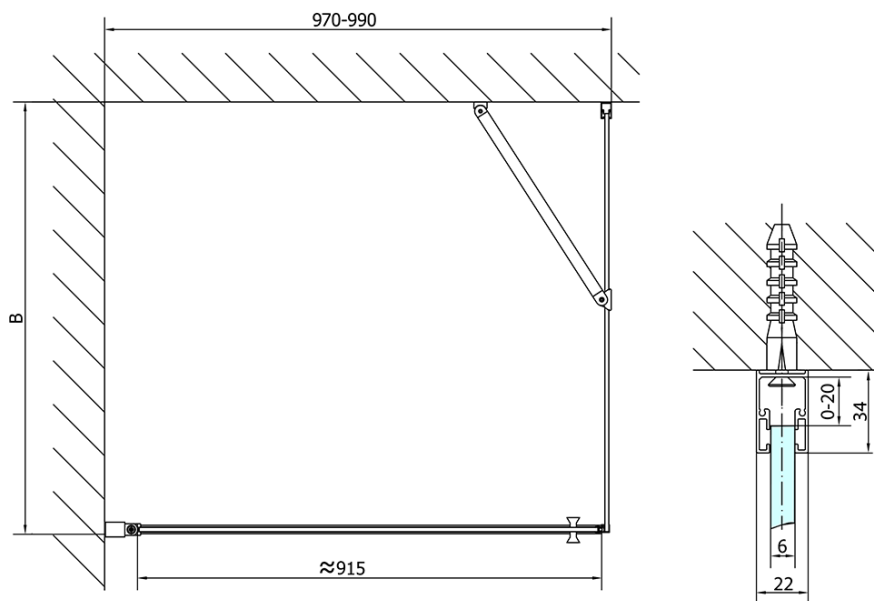

## Size

**Width:** 1000 mm

**Height:** 1900 mm

**Depth:** 900 mm

## Properties

**Profile colour:** Chrome - polished aluminum

**Shape:** Rectangular shower enclosures

**Type of opening:** Single pivot door

**Opening direction:** Versatile

**Opening width:** 915 mm

**Glass colour:** TRANSPARENT glass

**Glass finish:** Antidrop

**Glass thickness:** 6 mm

**Properties:** Frameless design, Opening outside and inside

**Weight / Piece:** 59.0 kg

**Packaging:** 2 Piece

**Warranty:** 2 years

Technical sheet

	B
ZL1210-ZL3270	670-690
ZL1210-ZL3280	770-790
ZL1210-ZL3290	870-890
ZL1210-ZL3210	970-990