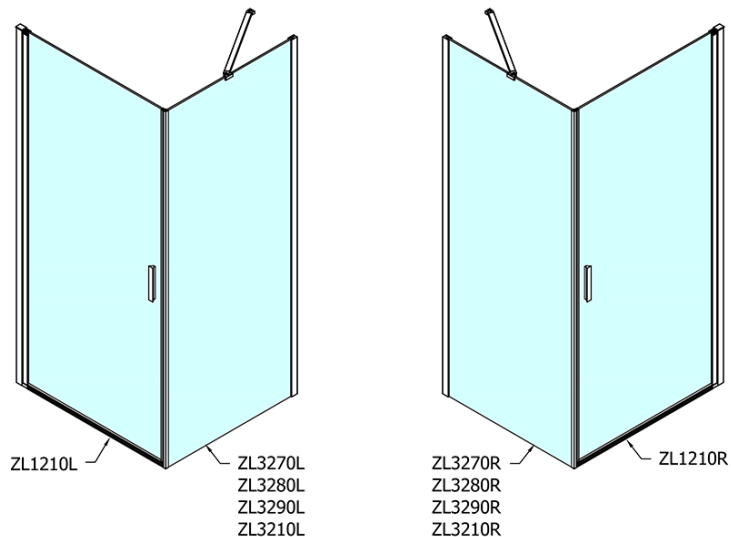

## Size

**Width:** 1000 mm

**Height:** 1900 mm

**Depth:** 900 mm

## Properties

**Profile colour:** Chrome - polished aluminum

**Shape:** Rectangular shower enclosures

**Type of opening:** Single pivot door

**Opening direction:** Versatile

**Opening width:** 915 mm

**Glass colour:** TRANSPARENT glass

**Glass finish:** Antidrop

**Glass thickness:** 6 mm

**Properties:** Frameless design, Opening outside and inside

**Weight / Piece:** 59.0 kg

**Packaging:** 2 Piece

**Warranty:** 2 years

Technical sheet

	B
ZL1210-ZL3270	670-690
ZL1210-ZL3280	770-790
ZL1210-ZL3290	870-890
ZL1210-ZL3210	970-990