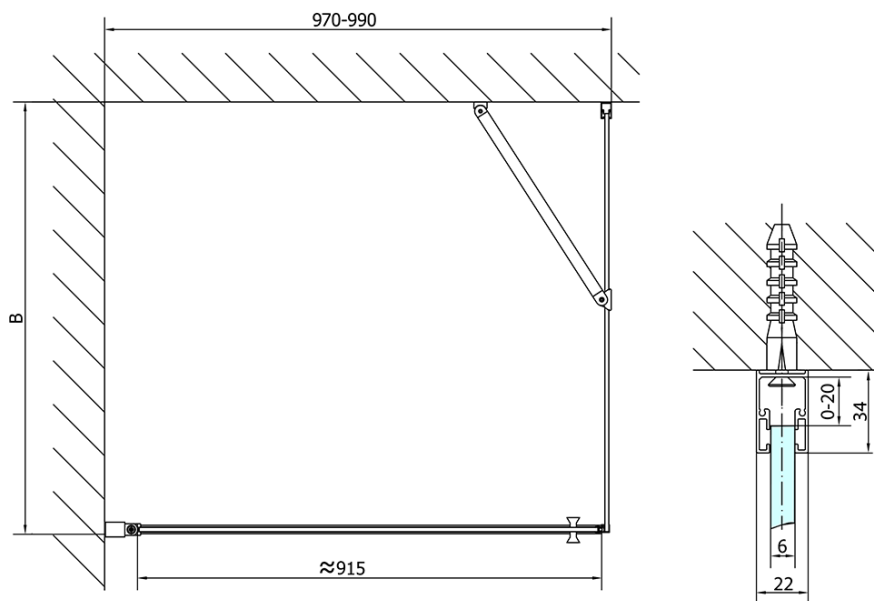

Order code: ZL1210ZL3280

Basic information

Brand: Polysan

Series: ZOOM

Size

Width: 1000 mm

Height: 1900 mm

Depth: 800 mm

Properties

Profile colour: Chrome - polished aluminum

Shape: Rectangular shower enclosures

Type of opening: Single pivot door

Opening direction: Versatile

Opening width: 915 mm

Glass colour: TRANSPARENT glass

Glass finish: Antidrop

Glass thickness: 6 mm

Properties: Frameless design, Opening outside and inside

Weight / Piece: 56.0 kg

Packaging: 2 Piece

Warranty: 2 years

Technical sheet

	B
ZL1210-ZL3270	670-690
ZL1210-ZL3280	770-790
ZL1210-ZL3290	870-890
ZL1210-ZL3210	970-990