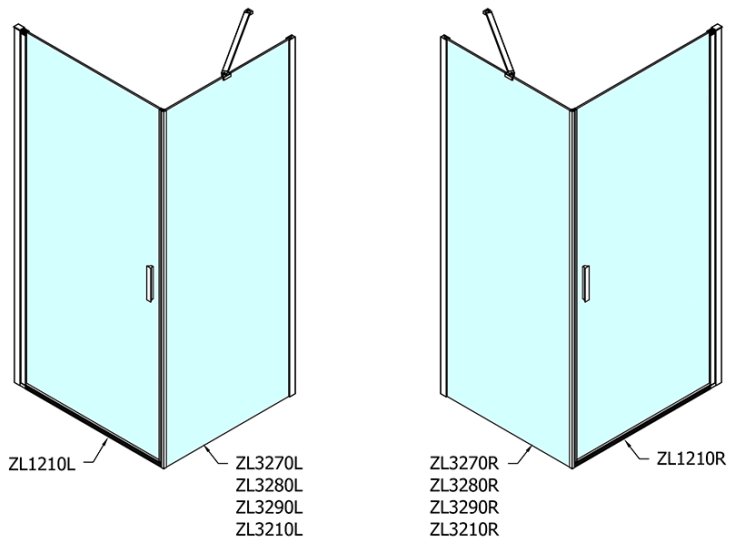

Order code: ZL1210ZL3280

Basic information

Brand: Polysan

Series: ZOOM

Size

Width: 1000 mm

Height: 1900 mm

Depth: 800 mm

Properties

Profile colour: Chrome - polished aluminum

Shape: Rectangular shower enclosures

Type of opening: Single pivot door

Opening direction: Versatile

Opening width: 915 mm

Glass colour: TRANSPARENT glass

Glass finish: Antidrop

Glass thickness: 6 mm

Properties: Frameless design, Opening outside and inside

Weight / Piece: 56.0 kg

Packaging: 2 Piece

Warranty: 2 years

Technical sheet

	B
ZL1210-ZL3270	670-690
ZL1210-ZL3280	770-790
ZL1210-ZL3290	870-890
ZL1210-ZL3210	970-990