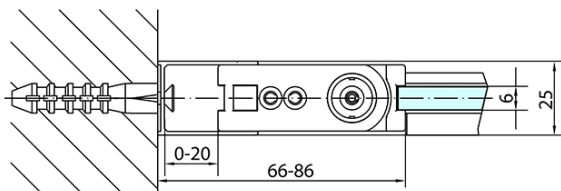

Properties

Profile colour: Chrome - polished aluminum

Shape: Rectangular shower enclosures

Type of opening: Single pivot door

Opening direction: Versatile

Opening width: 915 mm

Glass colour: TRANSPARENT glass

Glass finish: Antidrop

Glass thickness: 6 mm

Properties: Frameless design, Opening outside and inside

Weight / Piece: 56.0 kg

Packaging: 2 Piece

Warranty: 2 years

Technical sheet

	B
ZL1210-ZL3270	670-690
ZL1210-ZL3280	770-790
ZL1210-ZL3290	870-890
ZL1210-ZL3210	970-990