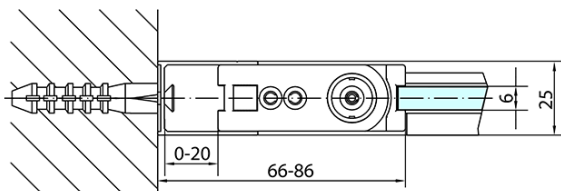

## Size

**Width:** 1000 mm

**Height:** 1900 mm

**Depth:** 800 mm

## Properties

**Profile colour:** Chrome - polished aluminum

**Shape:** Rectangular shower enclosures

**Type of opening:** Single pivot door

**Opening direction:** Versatile

**Opening width:** 915 mm

**Glass colour:** TRANSPARENT glass

**Glass finish:** Antidrop

**Glass thickness:** 6 mm

**Properties:** Frameless design, Opening outside and inside

**Weight / Piece:** 56.0 kg

**Packaging:** 2 Piece

**Warranty:** 2 years

Technical sheet

	B
ZL1210-ZL3270	670-690
ZL1210-ZL3280	770-790
ZL1210-ZL3290	870-890
ZL1210-ZL3210	970-990