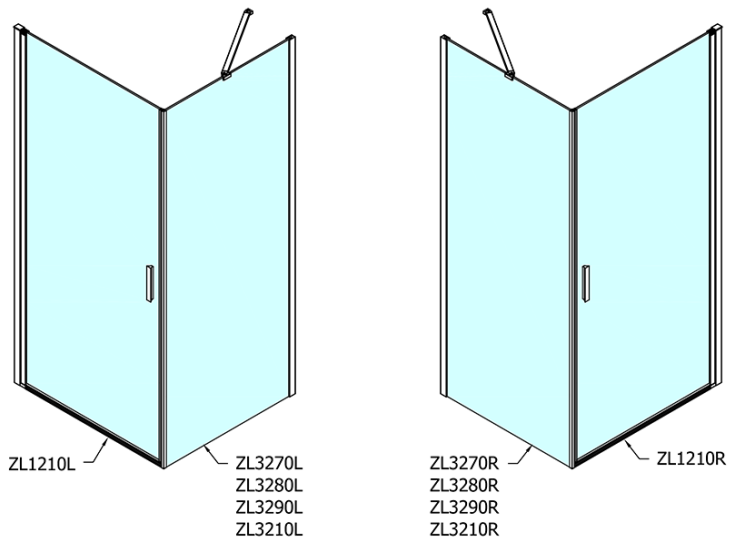

## Size

**Width:** 1000 mm

**Height:** 1900 mm

**Depth:** 800 mm

## Properties

**Profile colour:** Chrome - polished aluminum

**Shape:** Rectangular shower enclosures

**Type of opening:** Single pivot door

**Opening direction:** Versatile

**Opening width:** 915 mm

**Glass colour:** TRANSPARENT glass

**Glass finish:** Antidrop

**Glass thickness:** 6 mm

**Properties:** Frameless design, Opening outside and inside

**Weight / Piece:** 56.0 kg

**Packaging:** 2 Piece

**Warranty:** 2 years

Technical sheet

	B
ZL1210-ZL3270	670-690
ZL1210-ZL3280	770-790
ZL1210-ZL3290	870-890
ZL1210-ZL3210	970-990