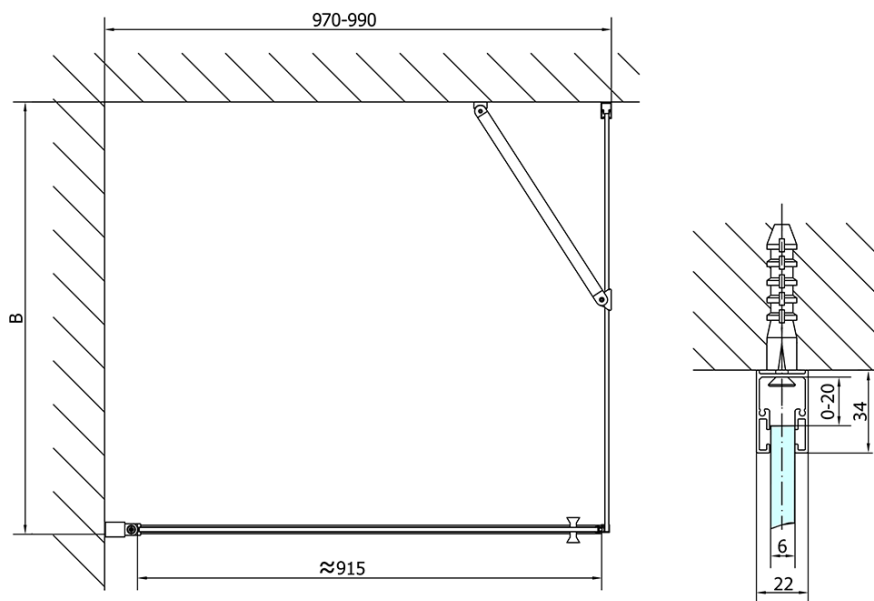

## Size

**Width:** 1000 mm

**Height:** 1900 mm

**Depth:** 800 mm

## Properties

**Profile colour:** Chrome - polished aluminum

**Shape:** Rectangular shower enclosures

**Type of opening:** Single pivot door

**Opening direction:** Versatile

**Opening width:** 915 mm

**Glass colour:** TRANSPARENT glass

**Glass finish:** Antidrop

**Glass thickness:** 6 mm

**Properties:** Frameless design, Opening outside and inside

**Weight / Piece:** 56.0 kg

**Packaging:** 2 Piece

**Warranty:** 2 years

Technical sheet

	B
ZL1210-ZL3270	670-690
ZL1210-ZL3280	770-790
ZL1210-ZL3290	870-890
ZL1210-ZL3210	970-990