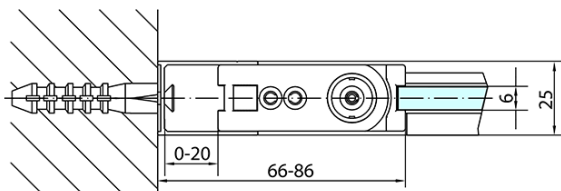

Order code: ZL1210ZL3270

Basic information

Brand: Polysan
Series: ZOOM

Size

Width: 1000 mm
Height: 1900 mm
Depth: 700 mm

Properties

Profile colour: Chrome - polished aluminum
Shape: Rectangular shower enclosures
Type of opening: Single pivot door
Opening direction: Versatile
Opening width: 915 mm
Glass colour: TRANSPARENT glass
Glass finish: Antidrop
Glass thickness: 6 mm
Properties: Frameless design, Opening outside and inside
Weight / Piece: 53.0 kg
Packaging: 2 Piece
Warranty: 2 years

Technical sheet

| | B |
|---------------|---------|
| ZL1210-ZL3270 | 670-690 |
| ZL1210-ZL3280 | 770-790 |
| ZL1210-ZL3290 | 870-890 |
| ZL1210-ZL3210 | 970-990 |