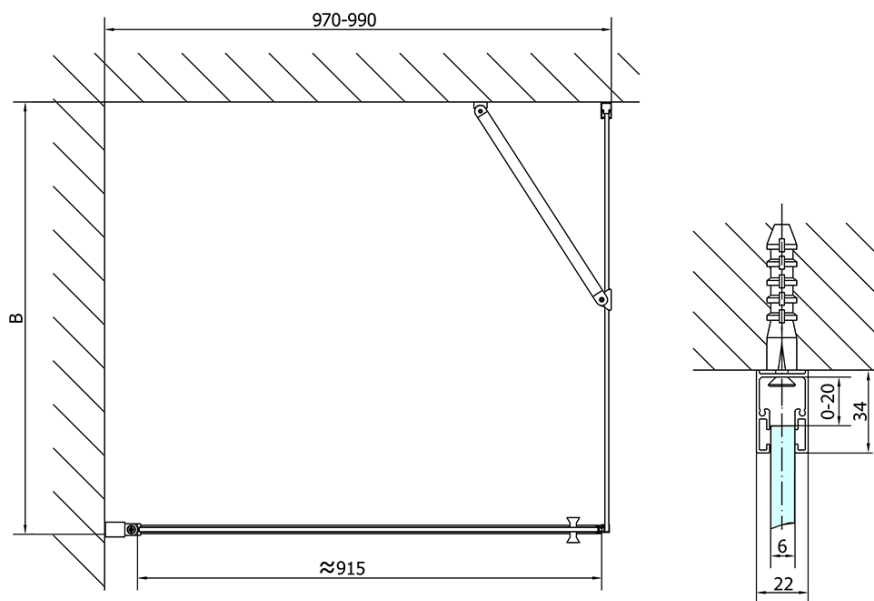

Order code: ZL1210ZL3270

Basic information

Brand: Polysan
Series: ZOOM

Size

Width: 1000 mm
Height: 1900 mm
Depth: 700 mm

Properties

Profile colour: Chrome - polished aluminum
Shape: Rectangular shower enclosures
Type of opening: Single pivot door
Opening direction: Versatile
Opening width: 915 mm
Glass colour: TRANSPARENT glass
Glass finish: Antidrop
Glass thickness: 6 mm
Properties: Frameless design, Opening outside and inside
Weight / Piece: 53.0 kg
Packaging: 2 Piece
Warranty: 2 years

Technical sheet

| | B |
|---------------|---------|
| ZL1210-ZL3270 | 670-690 |
| ZL1210-ZL3280 | 770-790 |
| ZL1210-ZL3290 | 870-890 |
| ZL1210-ZL3210 | 970-990 |