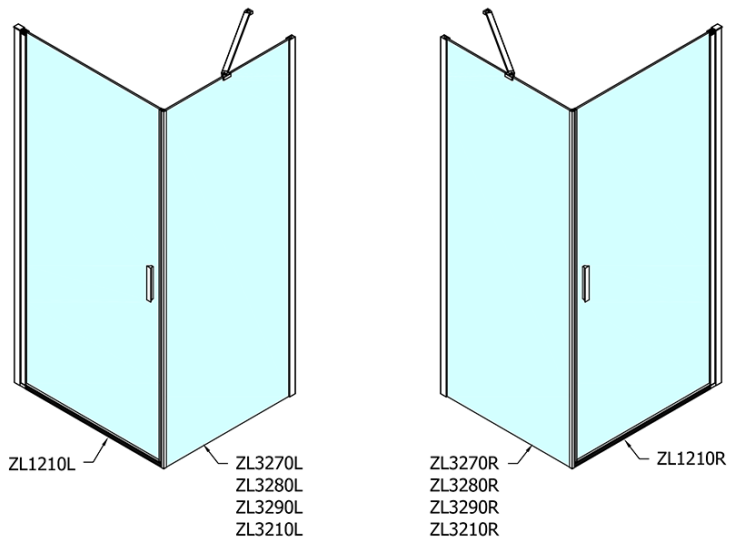

Order code: ZL1210ZL3270

Basic information

Brand: Polysan
Series: ZOOM

Size

Width: 1000 mm
Height: 1900 mm
Depth: 700 mm

Properties

Profile colour: Chrome - polished aluminum
Shape: Rectangular shower enclosures
Type of opening: Single pivot door
Opening direction: Versatile
Opening width: 915 mm
Glass colour: TRANSPARENT glass
Glass finish: Antidrop
Glass thickness: 6 mm
Properties: Frameless design, Opening outside and inside
Weight / Piece: 53.0 kg
Packaging: 2 Piece
Warranty: 2 years

Technical sheet

| | B |
|---------------|---------|
| ZL1210-ZL3270 | 670-690 |
| ZL1210-ZL3280 | 770-790 |
| ZL1210-ZL3290 | 870-890 |
| ZL1210-ZL3210 | 970-990 |