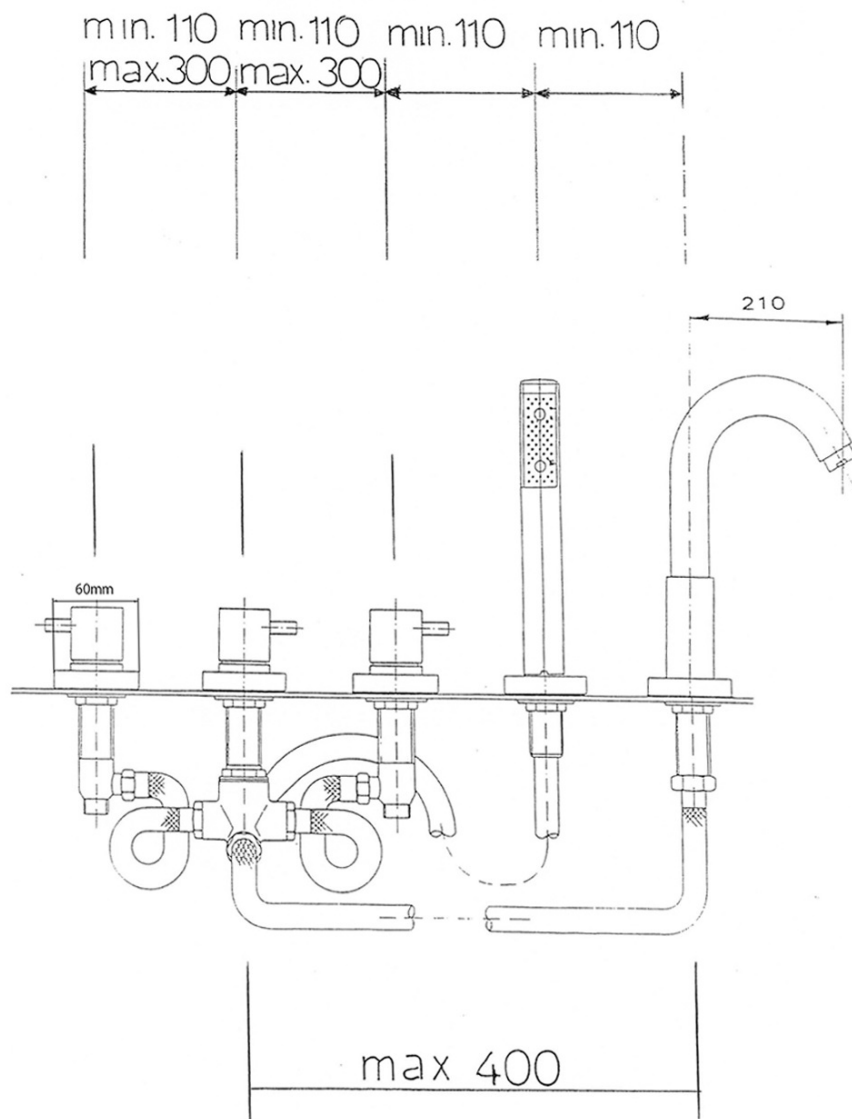

Order code: 430

Basic information

Brand: Sapho
Series: AIRTECH

Size

Width: 500 mm
Height: 238 mm
Depth: 210 mm

Properties

Colour: Chrome
Material: Brass
Shape: Circular
Installation: Bath Deck-mounted
Type of control: Knob
Weight / Piece: 5.51 kg
Packaging: 1 Piece
Warranty: 6 years

Spare parts

NEOPERL Anticalc Aerator Nozzle M24x1, chrome (Order code: AER1G)

Closing ceramic top 1/2", 8/20, left, Axia, Airtech, Epoca (Order code: VIT006)

NEOPERL Aerator with tilting strainer, Male Tap Aerator M24x1, chrome (Order code: AERGIR)

Closing ceramic top 1/2", 8/20, right, Axia, Airtech, Epoca, Antea (Order code: VIT003)

Technical sheet

Drilled holes to the bathtub side must have an diameter min. 26,5 mm
Vrtané otvory do boku vany musí mít průměr min. 26,5 mm