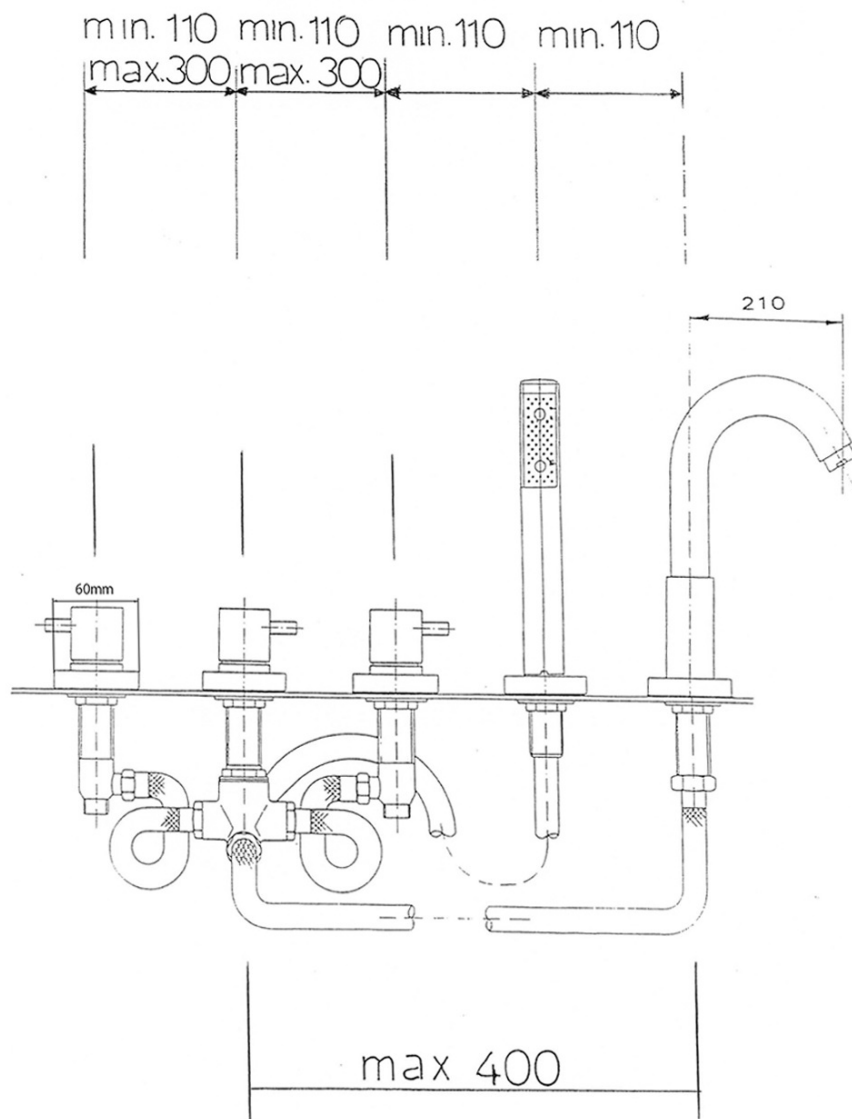

## Size

Width: 500 mm  
Height: 238 mm  
Depth: 210 mm

## Properties

Colour: Chrome  
Material: Brass  
Shape: Circular  
Installation: Bath Deck-mounted  
Type of control: Knob  
Weight / Piece: 5.51 kg  
Packaging: 1 Piece  
Warranty: 6 years

## Spare parts

NEOPERL Anticalc Aerator Nozzle M24x1, chrome (Order code: AER1G)

Closing ceramic top 1/2", 8/20, left, Axia, Airtech, Epoca (Order code: VIT006)

NEOPERL Aerator with tilting strainer, Male Tap Aerator M24x1, chrome (Order code: AERGIR)

## Technical sheet

**Drilled holes to the bathtub side must have an diameter min. 26,5 mm**  
**Vrtané otvory do boku vany musí mít průměr min. 26,5 mm**