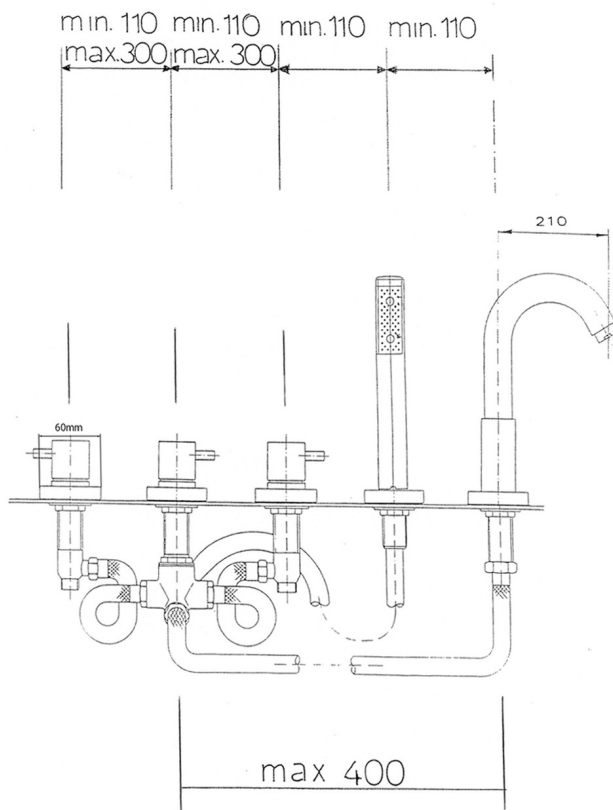

AIRTECH 5 Hole deck Mounted Bath Mixer Tap, chrome

Order code: 430

Size

Width: 500 mm

Height: 238 mm

Depth: 210 mm

Properties

Colour: Chrome

Material: Brass

Warranty: 6 years

Technical sheet

Drilled holes to the bathtub side must have an diameter min. 26,5 mm

Vrtané otvory do boku vany musí mít průměr min. 26,5 mm