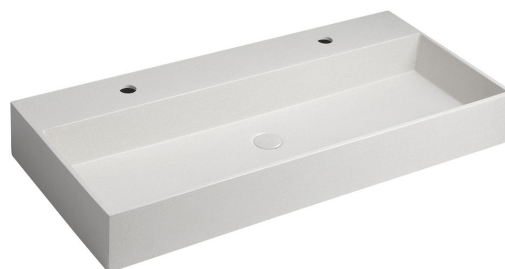

**QUADRADO concrete washbasin with basin drain,
96x44cm, 2 holes, white sandstone**

Order code: AR475

Basic information

Brand: Sapho

Size

Width: 960 mm

Height: 130 mm

Depth: 440 mm

Properties

Colour: Beige

Material: Concrete

Installation: Into furniture

Type of washbasin: Double basin

Tap hole: 2 tap holes

Overflow: No

Shape: Rectangle

Package contains: Waste

Weight / Piece: 31.0 kg

Packaging: 1 Piece

Warranty: 2 years