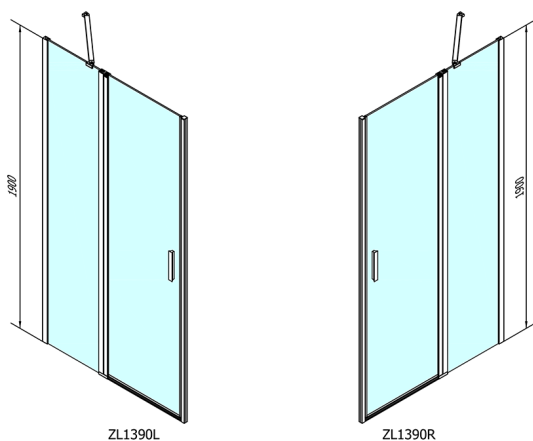

ZOOM Shower Door 900mm, clear glass

Order code: ZL1390

Size

Width: 900 mm
Height: 1900 mm

Properties

Warranty: 2 years

Technical sheet

ZOOM Shower Door 900mm, clear glass