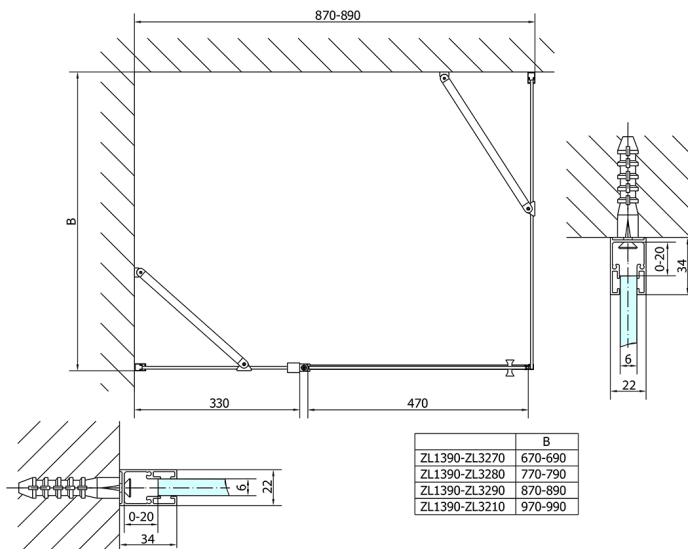

ZOOM Shower Door 900mm, clear glass

Order code: ZL1390

Size

Width: 900 mm
Height: 1900 mm

Properties

Warranty: 2 years

Technical sheet

ZOOM Shower Door 900mm, clear glass

ZL1390L
ZL3270L
ZL3280L
ZL3290L
ZL3210L

ZL3270R
ZL3280R
ZL3290R
ZL3210R

	B
ZL1390-ZL3270	670-690
ZL1390-ZL3280	770-790
ZL1390-ZL3290	870-890
ZL1390-ZL3210	970-990