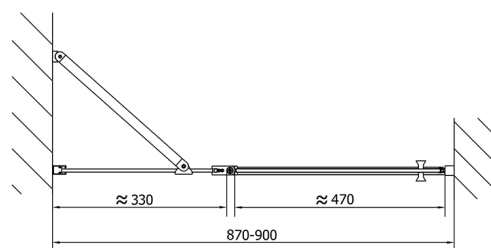

ZOOM Shower Door 900mm, clear glass

Order code: ZL1390

Size

Width: 900 mm
Height: 1900 mm

Properties

Warranty: 2 years

Technical sheet

ZOOM Shower Door 900mm, clear glass

ZL1390L
ZL3270L
ZL3280L
ZL3290L
ZL3210L

ZL3270R
ZL3280R
ZL3290R
ZL3210R

	B
ZL1390-ZL3270	670-690
ZL1390-ZL3280	770-790
ZL1390-ZL3290	870-890
ZL1390-ZL3210	970-990