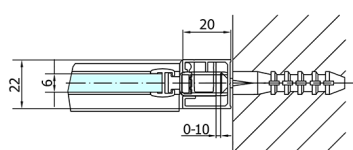

ZOOM Shower Door 900mm, clear glass

Order code: ZL1390

Size

Width: 900 mm
Height: 1900 mm

Properties

Warranty: 2 years

Technical sheet

ZOOM Shower Door 900mm, clear glass

ZL1390L
ZL3270L
ZL3280L
ZL3290L
ZL3210L

ZL3270R
ZL3280R
ZL3290R
ZL3210R

	B
ZL1390-ZL3270	670-690
ZL1390-ZL3280	770-790
ZL1390-ZL3290	870-890
ZL1390-ZL3210	970-990