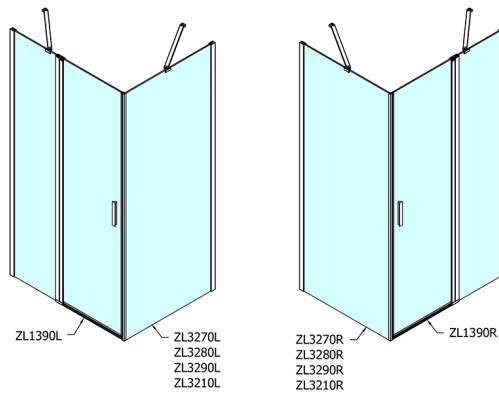

ZOOM Shower Door 900mm, clear glass

Order code: ZL1390

Size

Width: 900 mm
Height: 1900 mm

Properties

Warranty: 2 years

Technical sheet

ZOOM Shower Door 900mm, clear glass

ZL1390L
ZL3270L
ZL3280L
ZL3290L
ZL3210L

ZL3270R
ZL3280R
ZL3290R
ZL3210R

	B
ZL1390-ZL3270	670-690
ZL1390-ZL3280	770-790
ZL1390-ZL3290	870-890
ZL1390-ZL3210	970-990