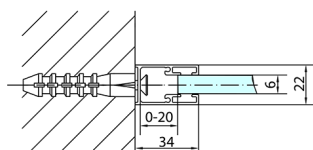

ZOOM Shower Door 900mm, clear glass

Order code: ZL1390

Size

Width: 900 mm
Height: 1900 mm

Properties

Warranty: 2 years

Technical sheet

ZOOM Shower Door 900mm, clear glass

ZL1390L
ZL3270L
ZL3280L
ZL3290L
ZL3210L

ZL3270R
ZL3280R
ZL3290R
ZL3210R

	B
ZL1390-ZL3270	670-690
ZL1390-ZL3280	770-790
ZL1390-ZL3290	870-890
ZL1390-ZL3210	970-990