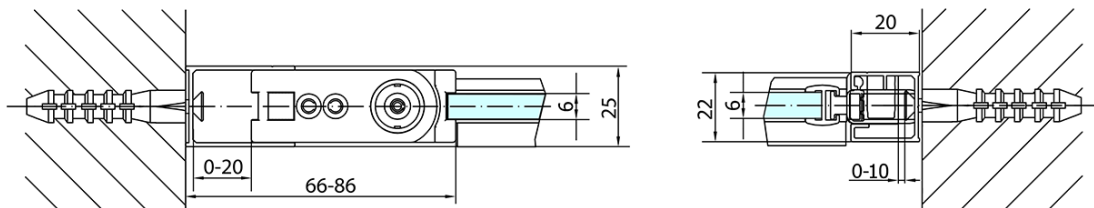

### Size

**Width:** 1000 mm

**Height:** 1900 mm

### Properties

**Profile colour:** Chrome - polished aluminum

**Shape:** Alcove door

**Type of opening:** Single pivot door

**Opening direction:** Versatile

**Opening width:** 915 mm

**Glass colour:** TRANSPARENT glass

**Glass finish:** Antidrop

**Glass thickness:** 6 mm

**Installation width from:** 970 mm

**Installation width up to:** 1000 mm

**Properties:** Frameless design, Opening outside and inside

**Weight / Piece:** 31.0 kg

### Spare parts

Acrylic seal glass/floor (shower tray), length 1000mm for 6mm glass (Order code: 309D-06)

Technical sheet

	B
ZL1210-ZL3270	670-690
ZL1210-ZL3280	770-790
ZL1210-ZL3290	870-890
ZL1210-ZL3210	970-990