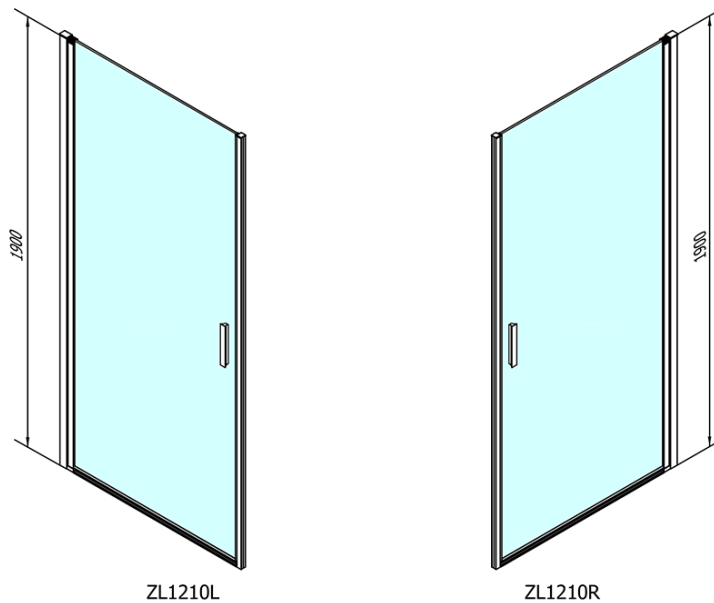

### Size

**Width:** 1000 mm

**Height:** 1900 mm

### Properties

**Profile colour:** Chrome - polished aluminum

**Shape:** Alcove door

**Type of opening:** Single pivot door

**Opening direction:** Versatile

**Opening width:** 915 mm

**Glass colour:** TRANSPARENT glass

**Glass finish:** Antidrop

**Glass thickness:** 6 mm

**Installation width from:** 970 mm

**Installation width up to:** 1000 mm

**Properties:** Frameless design, Opening outside and inside

**Weight / Piece:** 31.0 kg

### Spare parts

Acrylic seal glass/floor (shower tray), length 1000mm for 6mm glass (Order code: 309D-06)

Technical sheet

	B
ZL1210-ZL3270	670-690
ZL1210-ZL3280	770-790
ZL1210-ZL3290	870-890
ZL1210-ZL3210	970-990