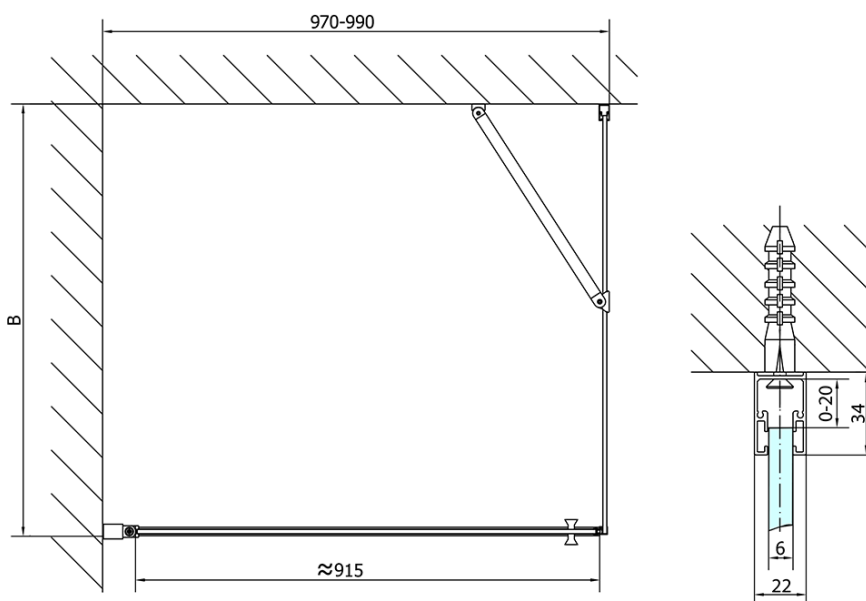

### Size

**Width:** 1000 mm

**Height:** 1900 mm

### Properties

**Profile colour:** Chrome - polished aluminum

**Shape:** Alcove door

**Type of opening:** Single pivot door

**Opening direction:** Versatile

**Opening width:** 915 mm

**Glass colour:** TRANSPARENT glass

**Glass finish:** Antidrop

**Glass thickness:** 6 mm

**Installation width from:** 970 mm

**Installation width up to:** 1000 mm

**Properties:** Frameless design, Opening outside and inside

**Weight / Piece:** 31.0 kg

### Spare parts

Acrylic seal glass/floor (shower tray), length 1000mm for 6mm glass (Order code: 309D-06)

Technical sheet

	B
ZL1210-ZL3270	670-690
ZL1210-ZL3280	770-790
ZL1210-ZL3290	870-890
ZL1210-ZL3210	970-990