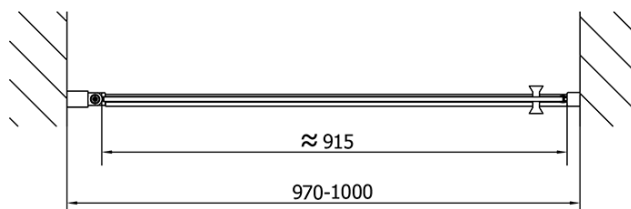

### Size

**Width:** 1000 mm

**Height:** 1900 mm

### Properties

**Profile colour:** Chrome - polished aluminum

**Shape:** Alcove door

**Type of opening:** Single pivot door

**Opening direction:** Versatile

**Opening width:** 915 mm

**Glass colour:** TRANSPARENT glass

**Glass finish:** Antidrop

**Glass thickness:** 6 mm

**Installation width from:** 970 mm

**Installation width up to:** 1000 mm

**Properties:** Frameless design, Opening outside and inside

**Weight / Piece:** 31.0 kg

### Spare parts

Acrylic seal glass/floor (shower tray), length 1000mm for 6mm glass (Order code: 309D-06)

Technical sheet

	B
ZL1210-ZL3270	670-690
ZL1210-ZL3280	770-790
ZL1210-ZL3290	870-890
ZL1210-ZL3210	970-990