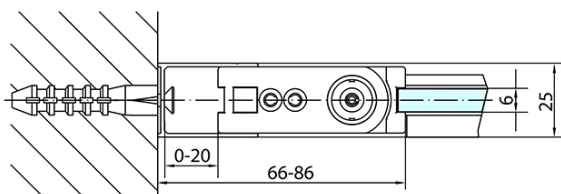

### Size

**Width:** 1000 mm

**Height:** 1900 mm

### Properties

**Profile colour:** Chrome - polished aluminum

**Shape:** Alcove door

**Type of opening:** Single pivot door

**Opening direction:** Versatile

**Opening width:** 915 mm

**Glass colour:** TRANSPARENT glass

**Glass finish:** Antidrop

**Glass thickness:** 6 mm

**Installation width from:** 970 mm

**Installation width up to:** 1000 mm

**Properties:** Frameless design, Opening outside and inside

**Weight / Piece:** 31.0 kg

### Spare parts

Acrylic seal glass/floor (shower tray), length 1000mm for 6mm glass (Order code: 309D-06)

Technical sheet

	B
ZL1210-ZL3270	670-690
ZL1210-ZL3280	770-790
ZL1210-ZL3290	870-890
ZL1210-ZL3210	970-990