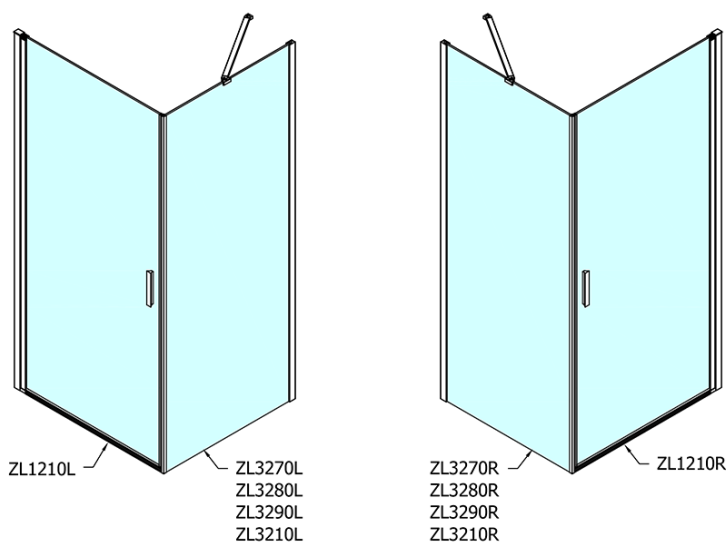

### Size

**Width:** 1000 mm

**Height:** 1900 mm

### Properties

**Profile colour:** Chrome - polished aluminum

**Shape:** Alcove door

**Type of opening:** Single pivot door

**Opening direction:** Versatile

**Opening width:** 915 mm

**Glass colour:** TRANSPARENT glass

**Glass finish:** Antidrop

**Glass thickness:** 6 mm

**Installation width from:** 970 mm

**Installation width up to:** 1000 mm

**Properties:** Frameless design, Opening outside and inside

**Weight / Piece:** 31.0 kg

### Spare parts

Acrylic seal glass/floor (shower tray), length 1000mm for 6mm glass (Order code: 309D-06)

Technical sheet

	B
ZL1210-ZL3270	670-690
ZL1210-ZL3280	770-790
ZL1210-ZL3290	870-890
ZL1210-ZL3210	970-990