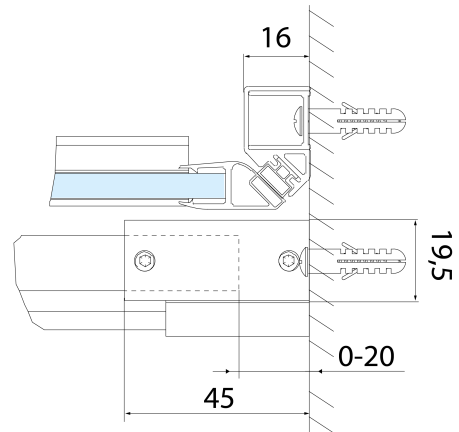

Glass thickness: 8 mm

Installation width from: 1570 mm

Installation width up to: 1610 mm

Properties: Frameless design

Weight / Piece: 37.0 kg

Packaging: 1 Piece

Warranty: 2 years

Spare parts

ALTIS BLACK set of vertical seals (Order code: NDALB02)

ALTIS BLACK overflow rail 1000 mm with end caps (Order code: NDALB05)

**ALTIS BLACK Sliding Shower Door 1570-1610mm, (H)
2000mm, clear glass**

Technical sheet

MODEL	A	B	C
AL3912B	1070-1110	498	425
AL3012B	1170-1210	548	475
AL4012B	1270-1310	598	525
AL4112B	1370-1410	648	575
AL4212B	1470-1510	698	625
AL4312B	1570-1610	748	675

**ALTIS BLACK Sliding Shower Door 1570-1610mm, (H)
2000mm, clear glass**

MODEL	A	B	C
AL3912B	1082-1122	498	425
AL3012B	1182-1222	548	475
AL4012B	1282-1322	598	525
AL4112B	1382-1422	648	575
AL4212B	1482-1522	698	625
AL4312B	1582-1622	748	675

MODEL	D
AL5912B	780-800
AL6012B	880-900
AL6112B	980-1000