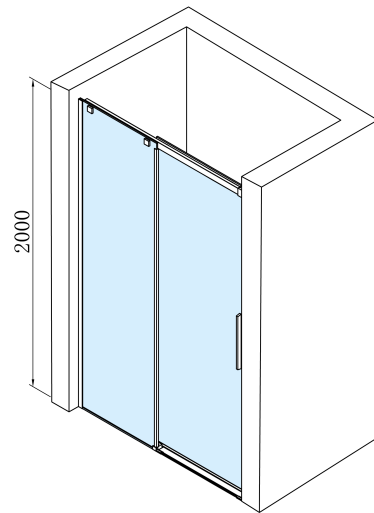

**ALTIS BLACK Sliding Shower Door 1570-1610mm, (H)
2000mm, clear glass**

Technical sheet

MODEL	A	B	C
AL3912B	1070-1110	498	425
AL3012B	1170-1210	548	475
AL4012B	1270-1310	598	525
AL4112B	1370-1410	648	575
AL4212B	1470-1510	698	625
AL4312B	1570-1610	748	675