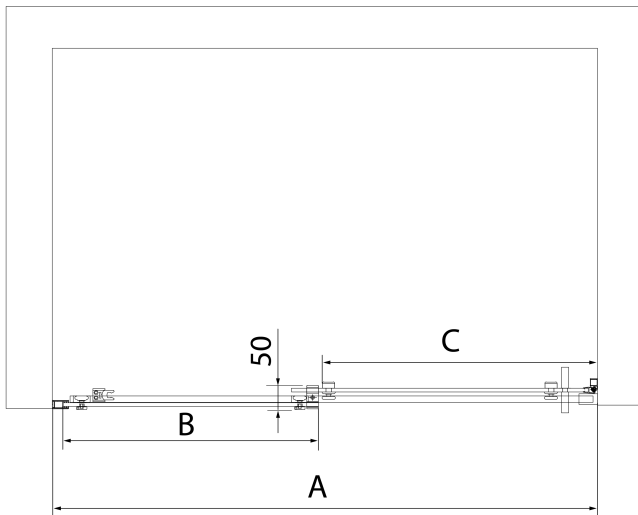

Glass thickness: 8 mm

Installation width from: 1570 mm

Installation width up to: 1610 mm

Properties: Frameless design

Weight / Piece: 37.0 kg

Packaging: 1 Piece

Warranty: 2 years

Spare parts

ALTIS BLACK set of vertical seals (Order code: NDALB02)

ALTIS BLACK overflow rail 1000 mm with end caps (Order code: NDALB05)

**ALTIS BLACK Sliding Shower Door 1570-1610mm, (H)
2000mm, clear glass**

Technical sheet

MODEL	A	B	C
AL3912B	1070-1110	498	425
AL3012B	1170-1210	548	475
AL4012B	1270-1310	598	525
AL4112B	1370-1410	648	575
AL4212B	1470-1510	698	625
AL4312B	1570-1610	748	675

**ALTIS BLACK Sliding Shower Door 1570-1610mm, (H)
2000mm, clear glass**