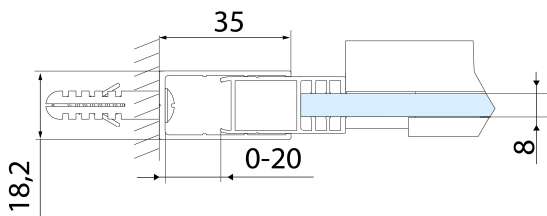

Glass thickness: 8 mm

Installation width from: 1570 mm

Installation width up to: 1610 mm

Properties: Frameless design

Weight / Piece: 37.0 kg

Packaging: 1 Piece

Warranty: 2 years

Spare parts

ALTIS BLACK set of vertical seals (Order code: NDALB02)

ALTIS BLACK overflow rail 1000 mm with end caps (Order code: NDALB05)

**ALTIS BLACK Sliding Shower Door 1570-1610mm, (H)
2000mm, clear glass**

Technical sheet

MODEL	A	B	C
AL3912B	1070-1110	498	425
AL3012B	1170-1210	548	475
AL4012B	1270-1310	598	525
AL4112B	1370-1410	648	575
AL4212B	1470-1510	698	625
AL4312B	1570-1610	748	675

**ALTIS BLACK Sliding Shower Door 1570-1610mm, (H)
2000mm, clear glass**