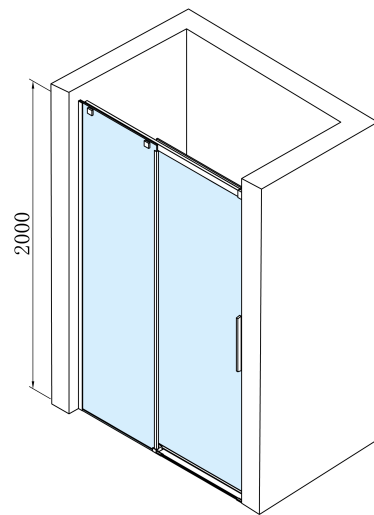

**ALTIS BLACK Sliding Shower Door 1570-1610mm, (H)
2000mm, clear glass**

Technical sheet

MODEL	A	B	C
AL3912B	1070-1110	498	425
AL3012B	1170-1210	548	475
AL4012B	1270-1310	598	525
AL4112B	1370-1410	648	575
AL4212B	1470-1510	698	625
AL4312B	1570-1610	748	675