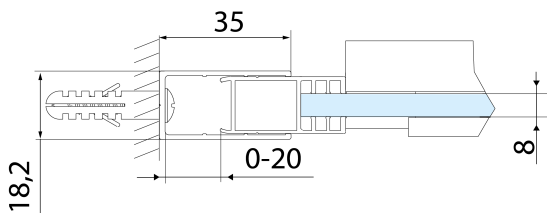

## Size

Width: 1600 mm

Height: 2000 mm

Glass thickness: 8 mm

Installation width from: 1570 mm

Installation width up to: 1610 mm

Properties: Frameless design

Weight / Piece: 37.0 kg

Packaging: 1 Piece

Warranty: 2 years

ALTIS BLACK roller (Order code: NDALB08)

ALTIS BLACK set of vertical seals (Order code: NDALB02)

ALTIS BLACK overflow rail 1000 mm with end caps (Order code: NDALB05)

**ALTIS BLACK Sliding Shower Door 1570-1610mm, (H)  
2000mm, clear glass**

**Technical sheet**

MODEL	A	B	C
AL3912B	1070-1110	498	425
AL3012B	1170-1210	548	475
AL4012B	1270-1310	598	525
AL4112B	1370-1410	648	575
AL4212B	1470-1510	698	625
AL4312B	1570-1610	748	675

**ALTIS BLACK Sliding Shower Door 1570-1610mm, (H)  
2000mm, clear glass**