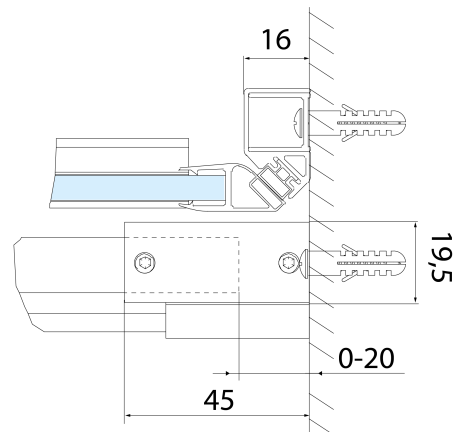

## Size

Width: 1600 mm

Height: 2000 mm

Glass thickness: 8 mm

Installation width from: 1570 mm

Installation width up to: 1610 mm

Properties: Frameless design

Weight / Piece: 37.0 kg

Packaging: 1 Piece

Warranty: 2 years

ALTIS BLACK roller (Order code: NDALB08)

ALTIS BLACK set of vertical seals (Order code: NDALB02)

ALTIS BLACK overflow rail 1000 mm with end caps (Order code: NDALB05)

**ALTIS BLACK Sliding Shower Door 1570-1610mm, (H)  
2000mm, clear glass**

**Technical sheet**

MODEL	A	B	C
AL3912B	1070-1110	498	425
AL3012B	1170-1210	548	475
AL4012B	1270-1310	598	525
AL4112B	1370-1410	648	575
AL4212B	1470-1510	698	625
AL4312B	1570-1610	748	675

**ALTIS BLACK Sliding Shower Door 1570-1610mm, (H)  
2000mm, clear glass**