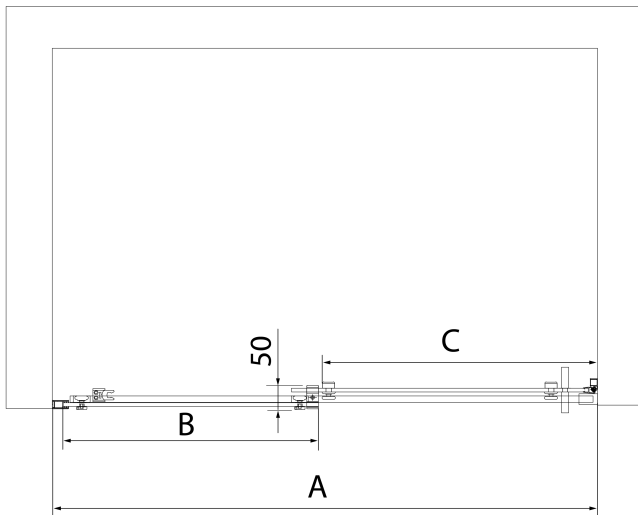

## Size

Width: 1600 mm

Height: 2000 mm

Glass thickness: 8 mm

Installation width from: 1570 mm

Installation width up to: 1610 mm

Properties: Frameless design

Weight / Piece: 37.0 kg

Packaging: 1 Piece

Warranty: 2 years

**Technical sheet**

MODEL	A	B	C
AL3912B	1070-1110	498	425
AL3012B	1170-1210	548	475
AL4012B	1270-1310	598	525
AL4112B	1370-1410	648	575
AL4212B	1470-1510	698	625
AL4312B	1570-1610	748	675

**ALTIS BLACK Sliding Shower Door 1570-1610mm, (H)  
2000mm, clear glass**