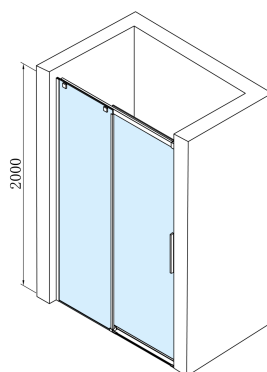

Technical sheet

MODEL	A	B	C
AL3912B	1070-1110	498	425
AL3012B	1170-1210	548	475
AL4012B	1270-1310	598	525
AL4112B	1370-1410	648	575
AL4212B	1470-1510	698	625
AL4312B	1570-1610	748	675