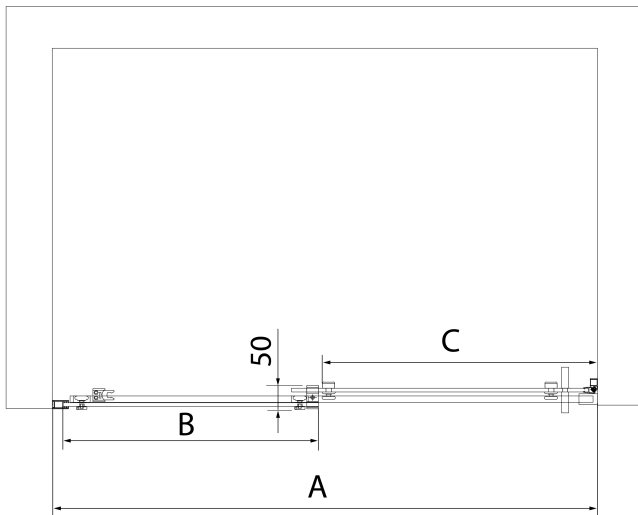

## Size

Width: 1500 mm

Height: 2000 mm

Glass thickness: 8 mm

Installation width from: 1470 mm

Installation width up to: 1510 mm

Properties: Frameless design

Weight / Piece: 35.0 kg

Packaging: 1 Piece

Warranty: 2 years

**Technical sheet**

MODEL	A	B	C
AL3912B	1070-1110	498	425
AL3012B	1170-1210	548	475
AL4012B	1270-1310	598	525
AL4112B	1370-1410	648	575
AL4212B	1470-1510	698	625
AL4312B	1570-1610	748	675

**ALTIS BLACK Sliding Shower Door 1470-1510mm, (H)  
2000mm, clear glass**