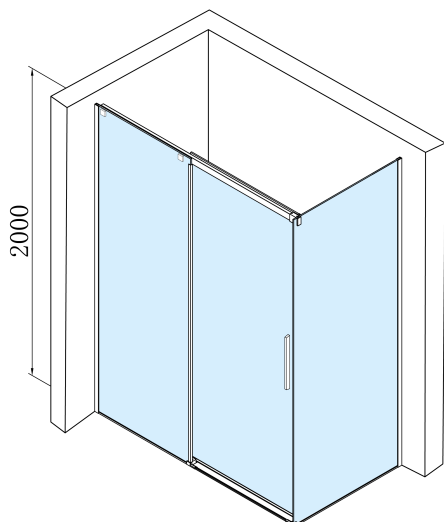

**ALTIS BLACK Sliding Shower Door 1470-1510mm, (H)
2000mm, clear glass**

MODEL	A	B	C
AL3912B	1082-1122	498	425
AL3012B	1182-1222	548	475
AL4012B	1282-1322	598	525
AL4112B	1382-1422	648	575
AL4212B	1482-1522	698	625
AL4312B	1582-1622	748	675

MODEL	D
AL5912B	780-800
AL6012B	880-900
AL6112B	980-1000