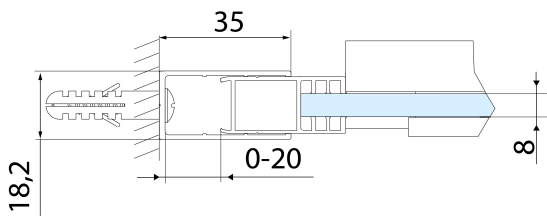

## Size

Width: 1500 mm

Height: 2000 mm

Glass thickness: 8 mm

Installation width from: 1470 mm

Installation width up to: 1510 mm

Properties: Frameless design

Weight / Piece: 35.0 kg

Packaging: 1 Piece

Warranty: 2 years

ALTIS BLACK roller (Order code: NDALB08)

ALTIS BLACK set of vertical seals (Order code: NDALB02)

ALTIS BLACK overflow rail 1000 mm with end caps (Order code: NDALB05)

**ALTIS BLACK Sliding Shower Door 1470-1510mm, (H)  
2000mm, clear glass**

**Technical sheet**

MODEL	A	B	C
AL3912B	1070-1110	498	425
AL3012B	1170-1210	548	475
AL4012B	1270-1310	598	525
AL4112B	1370-1410	648	575
AL4212B	1470-1510	698	625
AL4312B	1570-1610	748	675

**ALTIS BLACK Sliding Shower Door 1470-1510mm, (H)  
2000mm, clear glass**