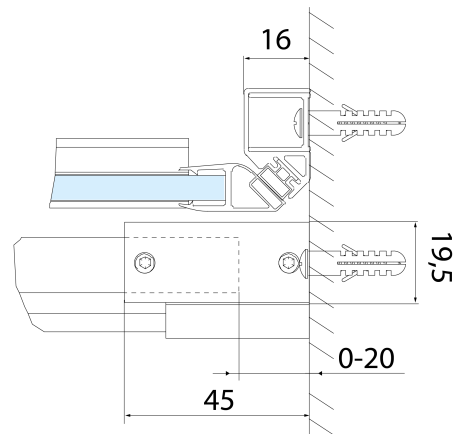

## Size

Width: 1500 mm

Height: 2000 mm

Glass thickness: 8 mm

Installation width from: 1470 mm

Installation width up to: 1510 mm

Properties: Frameless design

Weight / Piece: 35.0 kg

Packaging: 1 Piece

Warranty: 2 years

ALTIS BLACK roller (Order code: NDALB08)

ALTIS BLACK set of vertical seals (Order code: NDALB02)

ALTIS BLACK overflow rail 1000 mm with end caps (Order code: NDALB05)

**ALTIS BLACK Sliding Shower Door 1470-1510mm, (H)  
2000mm, clear glass**

**Technical sheet**

MODEL	A	B	C
AL3912B	1070-1110	498	425
AL3012B	1170-1210	548	475
AL4012B	1270-1310	598	525
AL4112B	1370-1410	648	575
AL4212B	1470-1510	698	625
AL4312B	1570-1610	748	675

**ALTIS BLACK Sliding Shower Door 1470-1510mm, (H)  
2000mm, clear glass**