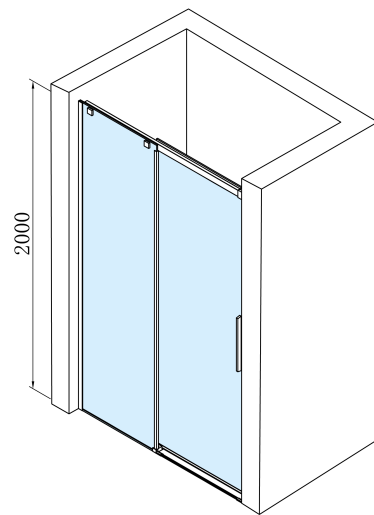

# ALTIS BLACK Sliding Shower Door 1470-1510mm, (H) 2000mm, clear glass

Order code: AL4212B

## Size

Width: 1500 mm

Height: 2000 mm

Glass thickness: 8 mm

Installation width from: 1470 mm

Installation width up to: 1510 mm

Properties: Frameless design

Weight / Piece: 35.0 kg

Packaging: 1 Piece

Warranty: 2 years

**Technical sheet**

MODEL	A	B	C
AL3912B	1070-1110	498	425
AL3012B	1170-1210	548	475
AL4012B	1270-1310	598	525
AL4112B	1370-1410	648	575
AL4212B	1470-1510	698	625
AL4312B	1570-1610	748	675

**ALTIS BLACK Sliding Shower Door 1470-1510mm, (H)  
2000mm, clear glass**