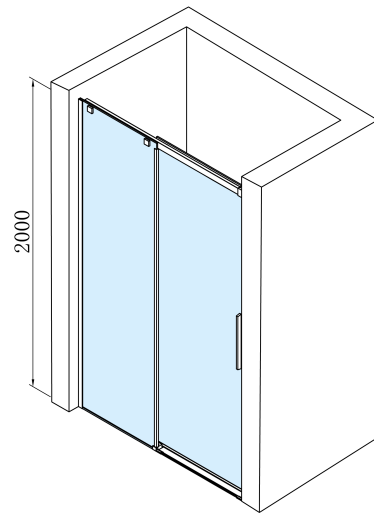

# ALTIS BLACK Sliding Shower Door 1470-1510mm, (H) 2000mm, clear glass

Order code: AL4212B

## Size

Width: 1500 mm

Height: 2000 mm

Glass thickness: 8 mm

Installation width from: 1470 mm

Installation width up to: 1510 mm

Properties: Frameless design

Weight / Piece: 35.0 kg

Packaging: 1 Piece

Warranty: 2 years

**Technical sheet**

MODEL	A	B	C
AL3912B	1070-1110	498	425
AL3012B	1170-1210	548	475
AL4012B	1270-1310	598	525
AL4112B	1370-1410	648	575
AL4212B	1470-1510	698	625
AL4312B	1570-1610	748	675

**ALTIS BLACK Sliding Shower Door 1470-1510mm, (H)  
2000mm, clear glass**