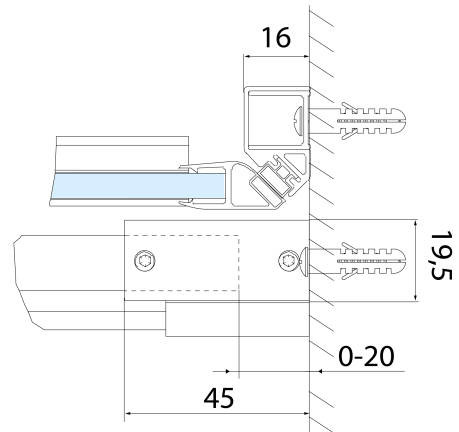

## Size

Width: 1500 mm

Height: 2000 mm

Glass thickness: 8 mm

Installation width from: 1470 mm

Installation width up to: 1510 mm

Properties: Frameless design

Weight / Piece: 35.0 kg

Packaging: 1 Piece

Warranty: 2 years

ALTIS BLACK roller (Order code: NDALB08)

ALTIS BLACK set of vertical seals (Order code: NDALB02)

ALTIS BLACK overflow rail 1000 mm with end caps (Order code: NDALB05)

**ALTIS BLACK Sliding Shower Door 1470-1510mm, (H)  
2000mm, clear glass**

**Technical sheet**

MODEL	A	B	C
AL3912B	1070-1110	498	425
AL3012B	1170-1210	548	475
AL4012B	1270-1310	598	525
AL4112B	1370-1410	648	575
AL4212B	1470-1510	698	625
AL4312B	1570-1610	748	675

**ALTIS BLACK Sliding Shower Door 1470-1510mm, (H)  
2000mm, clear glass**