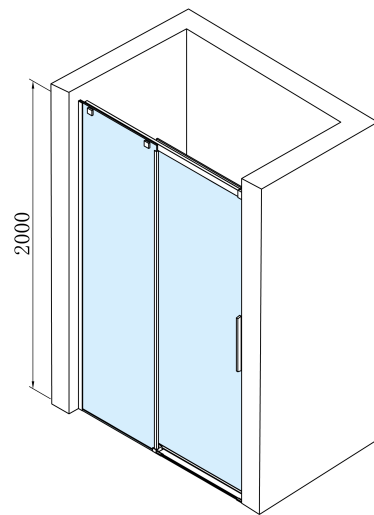

**ALTIS BLACK Sliding Shower Door 1470-1510mm, (H)
2000mm, clear glass**

Technical sheet

MODEL	A	B	C
AL3912B	1070-1110	498	425
AL3012B	1170-1210	548	475
AL4012B	1270-1310	598	525
AL4112B	1370-1410	648	575
AL4212B	1470-1510	698	625
AL4312B	1570-1610	748	675