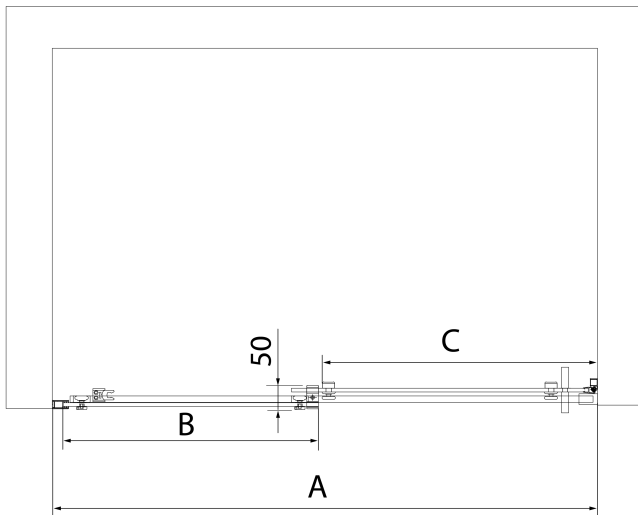

Glass thickness: 8 mm

Installation width from: 1470 mm

Installation width up to: 1510 mm

Properties: Frameless design

Weight / Piece: 35.0 kg

Packaging: 1 Piece

Warranty: 2 years

Spare parts

Technical sheet

MODEL	A	B	C
AL3912B	1070-1110	498	425
AL3012B	1170-1210	548	475
AL4012B	1270-1310	598	525
AL4112B	1370-1410	648	575
AL4212B	1470-1510	698	625
AL4312B	1570-1610	748	675

**ALTIS BLACK Sliding Shower Door 1470-1510mm, (H)
2000mm, clear glass**