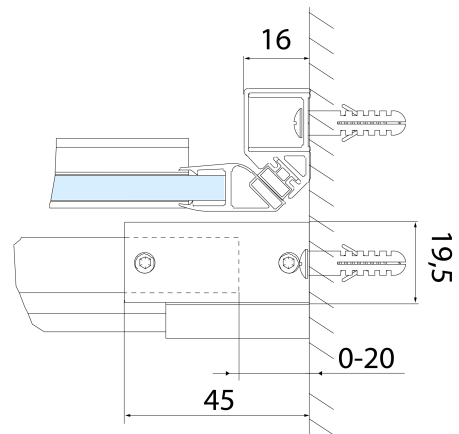

Glass thickness: 8 mm

Installation width from: 1470 mm

Installation width up to: 1510 mm

Properties: Frameless design

Weight / Piece: 35.0 kg

Packaging: 1 Piece

Warranty: 2 years

Spare parts

ALTIS BLACK roller (Order code: NDALB08)

ALTIS BLACK set of vertical seals (Order code: NDALB02)

ALTIS BLACK overflow rail 1000 mm with end caps (Order code: NDALB05)

**ALTIS BLACK Sliding Shower Door 1470-1510mm, (H)
2000mm, clear glass**

Technical sheet

MODEL	A	B	C
AL3912B	1070-1110	498	425
AL3012B	1170-1210	548	475
AL4012B	1270-1310	598	525
AL4112B	1370-1410	648	575
AL4212B	1470-1510	698	625
AL4312B	1570-1610	748	675

**ALTIS BLACK Sliding Shower Door 1470-1510mm, (H)
2000mm, clear glass**

MODEL	A	B	C
AL3912B	1082-1122	498	425
AL3012B	1182-1222	548	475
AL4012B	1282-1322	598	525
AL4112B	1382-1422	648	575
AL4212B	1482-1522	698	625
AL4312B	1582-1622	748	675

MODEL	D
AL5912B	780-800
AL6012B	880-900
AL6112B	980-1000