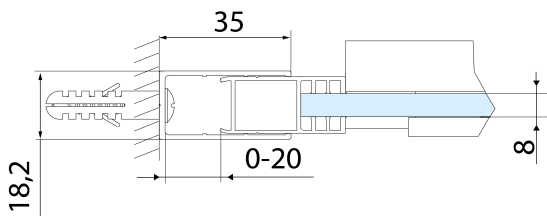

Glass thickness: 8 mm

Installation width from: 1470 mm

Installation width up to: 1510 mm

Properties: Frameless design

Weight / Piece: 35.0 kg

Packaging: 1 Piece

Warranty: 2 years

Spare parts

ALTIS BLACK roller (Order code: NDALB08)

ALTIS BLACK set of vertical seals (Order code: NDALB02)

ALTIS BLACK overflow rail 1000 mm with end caps (Order code: NDALB05)

**ALTIS BLACK Sliding Shower Door 1470-1510mm, (H)
2000mm, clear glass**

Technical sheet

MODEL	A	B	C
AL3912B	1070-1110	498	425
AL3012B	1170-1210	548	475
AL4012B	1270-1310	598	525
AL4112B	1370-1410	648	575
AL4212B	1470-1510	698	625
AL4312B	1570-1610	748	675

**ALTIS BLACK Sliding Shower Door 1470-1510mm, (H)
2000mm, clear glass**