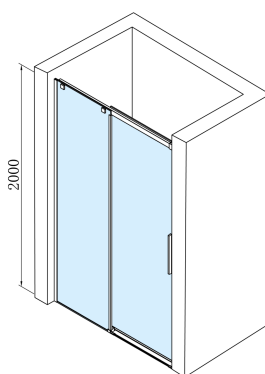

Technical sheet

MODEL	A	B	C
AL3912B	1070-1110	498	425
AL3012B	1170-1210	548	475
AL4012B	1270-1310	598	525
AL4112B	1370-1410	648	575
AL4212B	1470-1510	698	625
AL4312B	1570-1610	748	675