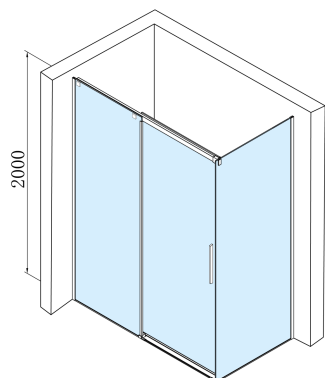

ALTIS BLACK Sliding Shower Door 1470-1510mm, (H) 2000mm, clear glass

MODEL	A	B	C
AL3912B	1082-1122	498	425
AL3012B	1182-1222	548	475
AL4012B	1282-1322	598	525
AL4112B	1382-1422	648	575
AL4212B	1482-1522	698	625
AL4312B	1582-1622	748	675

MODEL	D
AL5912B	780-800
AL6012B	880-900
AL6112B	980-1000