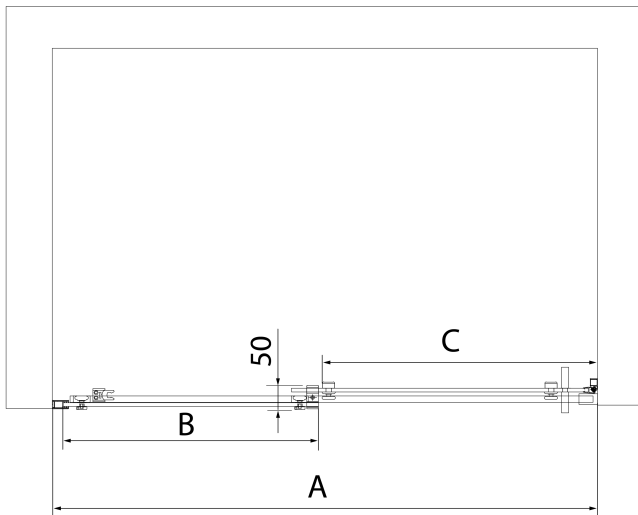

## Size

Width: 1400 mm

Height: 2000 mm

Glass thickness: 8 mm

Installation width from: 1370 mm

Installation width up to: 1410 mm

Properties: Frameless design

Weight / Piece: 61.0 kg

Packaging: 1 Piece

Warranty: 2 years

**Technical sheet**

MODEL	A	B	C
AL3912B	1070-1110	498	425
AL3012B	1170-1210	548	475
AL4012B	1270-1310	598	525
AL4112B	1370-1410	648	575
AL4212B	1470-1510	698	625
AL4312B	1570-1610	748	675

**ALTIS BLACK Sliding Shower Door 1370-1410mm, (H)  
2000mm, clear glass**