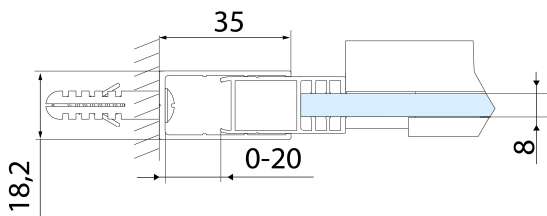

## Size

Width: 1400 mm

Height: 2000 mm

Glass thickness: 8 mm

Installation width from: 1370 mm

Installation width up to: 1410 mm

Properties: Frameless design

Weight / Piece: 61.0 kg

Packaging: 1 Piece

Warranty: 2 years

ALTIS BLACK roller (Order code: NDALB08)

ALTIS BLACK set of vertical seals (Order code: NDALB02)

ALTIS BLACK overflow rail 1000 mm with end caps (Order code: NDALB05)

**ALTIS BLACK Sliding Shower Door 1370-1410mm, (H)  
2000mm, clear glass**

**Technical sheet**

MODEL	A	B	C
AL3912B	1070-1110	498	425
AL3012B	1170-1210	548	475
AL4012B	1270-1310	598	525
AL4112B	1370-1410	648	575
AL4212B	1470-1510	698	625
AL4312B	1570-1610	748	675

**ALTIS BLACK Sliding Shower Door 1370-1410mm, (H)  
2000mm, clear glass**