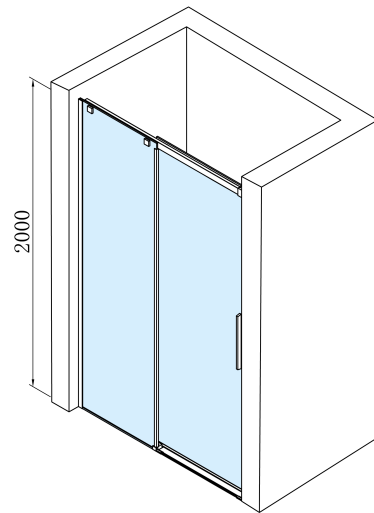

# ALTIS BLACK Sliding Shower Door 1370-1410mm, (H) 2000mm, clear glass

Order code: AL4112B

## Size

Width: 1400 mm

Height: 2000 mm

Glass thickness: 8 mm

Installation width from: 1370 mm

Installation width up to: 1410 mm

Properties: Frameless design

Weight / Piece: 61.0 kg

Packaging: 1 Piece

Warranty: 2 years

**Technical sheet**

MODEL	A	B	C
AL3912B	1070-1110	498	425
AL3012B	1170-1210	548	475
AL4012B	1270-1310	598	525
AL4112B	1370-1410	648	575
AL4212B	1470-1510	698	625
AL4312B	1570-1610	748	675

**ALTIS BLACK Sliding Shower Door 1370-1410mm, (H)  
2000mm, clear glass**