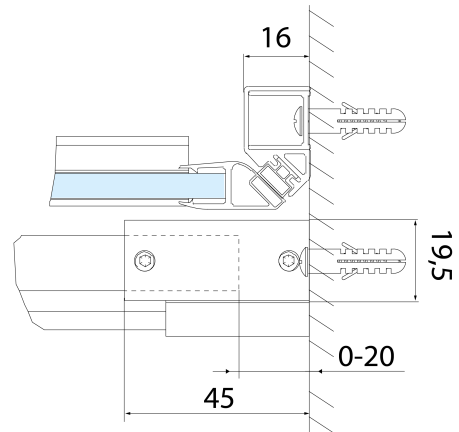

## Size

Width: 1400 mm

Height: 2000 mm

Glass thickness: 8 mm

Installation width from: 1370 mm

Installation width up to: 1410 mm

Properties: Frameless design

Weight / Piece: 61.0 kg

Packaging: 1 Piece

Warranty: 2 years

ALTIS BLACK roller (Order code: NDALB08)

ALTIS BLACK set of vertical seals (Order code: NDALB02)

ALTIS BLACK overflow rail 1000 mm with end caps (Order code: NDALB05)

**ALTIS BLACK Sliding Shower Door 1370-1410mm, (H)  
2000mm, clear glass**

**Technical sheet**

MODEL	A	B	C
AL3912B	1070-1110	498	425
AL3012B	1170-1210	548	475
AL4012B	1270-1310	598	525
AL4112B	1370-1410	648	575
AL4212B	1470-1510	698	625
AL4312B	1570-1610	748	675

**ALTIS BLACK Sliding Shower Door 1370-1410mm, (H)  
2000mm, clear glass**