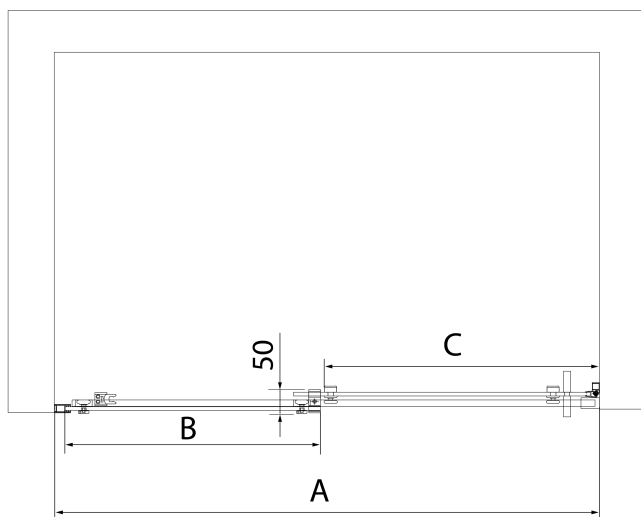

Glass thickness: 8 mm

Installation width from: 1270 mm

Installation width up to: 1310 mm

Properties: Frameless design

Weight / Piece: 57.0 kg

Packaging: 1 Piece

Warranty: 2 years

Spare parts

ALTIS BLACK set of vertical seals (Order code: NDALB02)

ALTIS BLACK overflow rail 1000 mm with end caps (Order code: NDALB05)

**ALTIS BLACK Sliding Shower Door 1270-1310mm, (H)
2000mm, clear glass**

Technical sheet

MODEL	A	B	C
AL3912B	1070-1110	498	425
AL3012B	1170-1210	548	475
AL4012B	1270-1310	598	525
AL4112B	1370-1410	648	575
AL4212B	1470-1510	698	625
AL4312B	1570-1610	748	675

**ALTIS BLACK Sliding Shower Door 1270-1310mm, (H)
2000mm, clear glass**