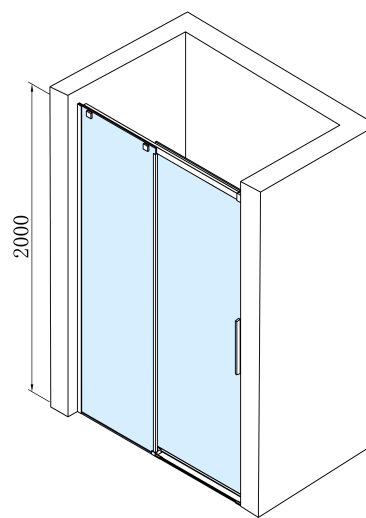

**ALTIS BLACK Sliding Shower Door 1270-1310mm, (H)
2000mm, clear glass**

Technical sheet

MODEL	A	B	C
AL3912B	1070-1110	498	425
AL3012B	1170-1210	548	475
AL4012B	1270-1310	598	525
AL4112B	1370-1410	648	575
AL4212B	1470-1510	698	625
AL4312B	1570-1610	748	675