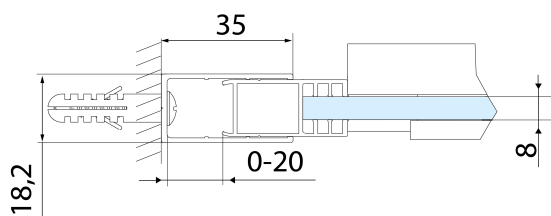

Glass thickness: 8 mm

Installation width from: 1270 mm

Installation width up to: 1310 mm

Properties: Frameless design

Weight / Piece: 57.0 kg

Packaging: 1 Piece

Warranty: 2 years

Spare parts

ALTIS BLACK set of vertical seals (Order code: NDALB02)

ALTIS BLACK overflow rail 1000 mm with end caps (Order code: NDALB05)

**ALTIS BLACK Sliding Shower Door 1270-1310mm, (H)
2000mm, clear glass**

Technical sheet

MODEL	A	B	C
AL3912B	1070-1110	498	425
AL3012B	1170-1210	548	475
AL4012B	1270-1310	598	525
AL4112B	1370-1410	648	575
AL4212B	1470-1510	698	625
AL4312B	1570-1610	748	675

**ALTIS BLACK Sliding Shower Door 1270-1310mm, (H)
2000mm, clear glass**