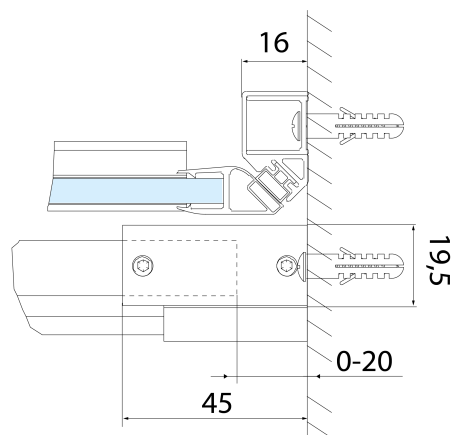

Glass thickness: 8 mm

Installation width from: 1270 mm

Installation width up to: 1310 mm

Properties: Frameless design

Weight / Piece: 57.0 kg

Packaging: 1 Piece

Warranty: 2 years

Spare parts

ALTIS BLACK set of vertical seals (Order code: NDALB02)

ALTIS BLACK overflow rail 1000 mm with end caps (Order code: NDALB05)

**ALTIS BLACK Sliding Shower Door 1270-1310mm, (H)
2000mm, clear glass**

Technical sheet

MODEL	A	B	C
AL3912B	1070-1110	498	425
AL3012B	1170-1210	548	475
AL4012B	1270-1310	598	525
AL4112B	1370-1410	648	575
AL4212B	1470-1510	698	625
AL4312B	1570-1610	748	675

**ALTIS BLACK Sliding Shower Door 1270-1310mm, (H)
2000mm, clear glass**

MODEL	A	B	C
AL3912B	1082-1122	498	425
AL3012B	1182-1222	548	475
AL4012B	1282-1322	598	525
AL4112B	1382-1422	648	575
AL4212B	1482-1522	698	625
AL4312B	1582-1622	748	675

MODEL	D
AL5912B	780-800
AL6012B	880-900
AL6112B	980-1000