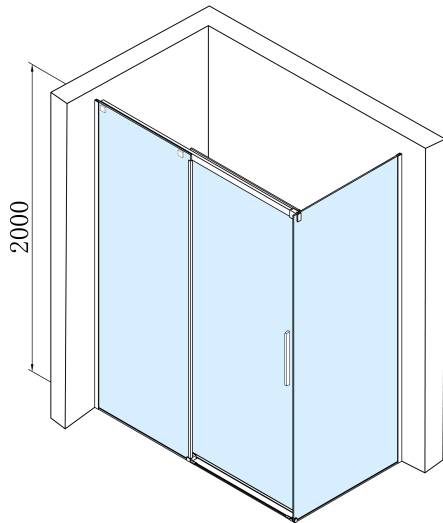

**ALTIS BLACK Sliding Shower Door 1270-1310mm, (H)
2000mm, clear glass**

MODEL	A	B	C
AL3912B	1082-1122	498	425
AL3012B	1182-1222	548	475
AL4012B	1282-1322	598	525
AL4112B	1382-1422	648	575
AL4212B	1482-1522	698	625
AL4312B	1582-1622	748	675

MODEL	D
AL5912B	780-800
AL6012B	880-900
AL6112B	980-1000