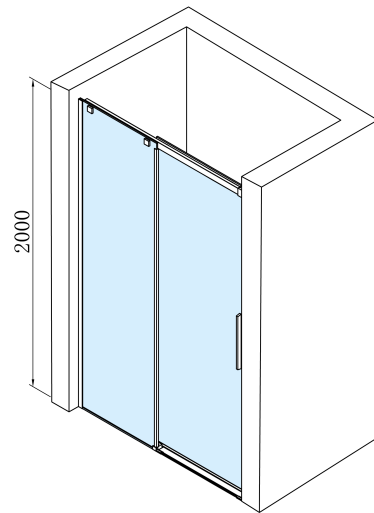

# ALTIS BLACK Sliding Shower Door 1270-1310mm, (H) 2000mm, clear glass

Order code: AL4012B

## Size

Width: 1300 mm

Height: 2000 mm

Glass thickness: 8 mm

Installation width from: 1270 mm

Installation width up to: 1310 mm

Properties: Frameless design

Weight / Piece: 57.0 kg

Packaging: 1 Piece

Warranty: 2 years

**Technical sheet**

MODEL	A	B	C
AL3912B	1070-1110	498	425
AL3012B	1170-1210	548	475
AL4012B	1270-1310	598	525
AL4112B	1370-1410	648	575
AL4212B	1470-1510	698	625
AL4312B	1570-1610	748	675

**ALTIS BLACK Sliding Shower Door 1270-1310mm, (H)  
2000mm, clear glass**