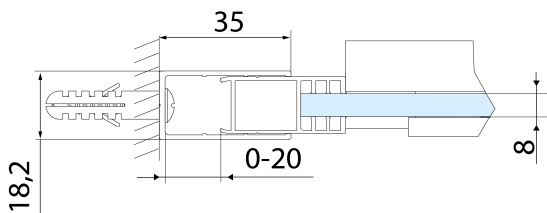

## Size

Width: 1300 mm

Height: 2000 mm

ALTIS BLACK installation set (Order code: NDALB01)

ALTIS BLACK handle (Order code: NDALB-MADLO)

ALTIS BLACK set of screw covers (Order code: NDALB06)

**ALTIS BLACK Sliding Shower Door 1270-1310mm, (H)  
2000mm, clear glass**

**Technical sheet**

MODEL	A	B	C
AL3912B	1070-1110	498	425
AL3012B	1170-1210	548	475
AL4012B	1270-1310	598	525
AL4112B	1370-1410	648	575
AL4212B	1470-1510	698	625
AL4312B	1570-1610	748	675

**ALTIS BLACK Sliding Shower Door 1270-1310mm, (H)  
2000mm, clear glass**