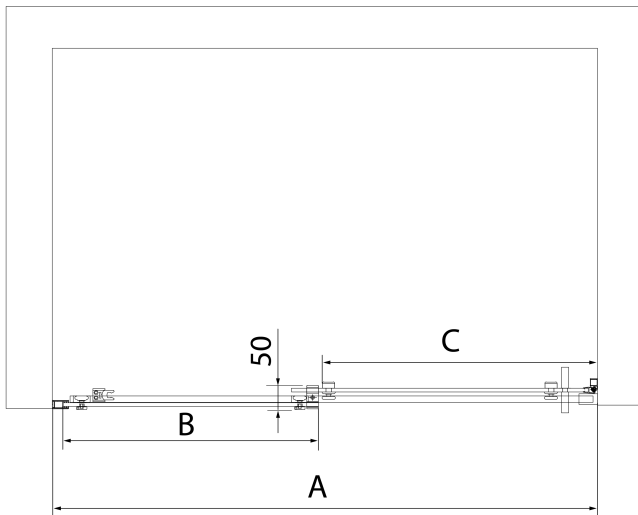

## Size

Width: 1300 mm

Height: 2000 mm

Glass thickness: 8 mm

Installation width from: 1270 mm

Installation width up to: 1310 mm

Properties: Frameless design

Weight / Piece: 57.0 kg

Packaging: 1 Piece

Warranty: 2 years

ALTIS BLACK installation set (Order code: NDALB01)

ALTIS BLACK handle (Order code: NDALB-MADLO)

ALTIS BLACK set of screw covers (Order code: NDALB06)

**ALTIS BLACK Sliding Shower Door 1270-1310mm, (H)  
2000mm, clear glass**

**Technical sheet**

MODEL	A	B	C
AL3912B	1070-1110	498	425
AL3012B	1170-1210	548	475
AL4012B	1270-1310	598	525
AL4112B	1370-1410	648	575
AL4212B	1470-1510	698	625
AL4312B	1570-1610	748	675

**ALTIS BLACK Sliding Shower Door 1270-1310mm, (H)  
2000mm, clear glass**