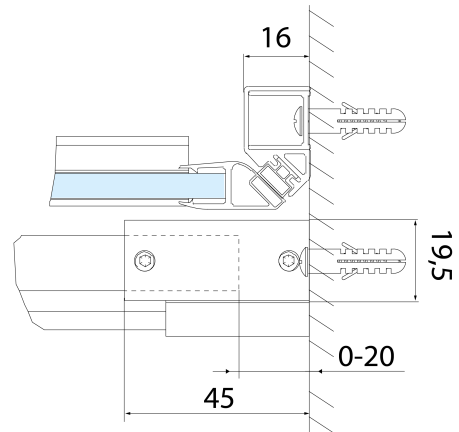

## Size

Width: 1300 mm

Height: 2000 mm

Glass thickness: 8 mm

Installation width from: 1270 mm

Installation width up to: 1310 mm

Properties: Frameless design

Weight / Piece: 57.0 kg

Packaging: 1 Piece

Warranty: 2 years

ALTIS BLACK installation set (Order code: NDALB01)

ALTIS BLACK handle (Order code: NDALB-MADLO)

ALTIS BLACK set of screw covers (Order code: NDALB06)

**ALTIS BLACK Sliding Shower Door 1270-1310mm, (H)  
2000mm, clear glass**

**Technical sheet**

MODEL	A	B	C
AL3912B	1070-1110	498	425
AL3012B	1170-1210	548	475
AL4012B	1270-1310	598	525
AL4112B	1370-1410	648	575
AL4212B	1470-1510	698	625
AL4312B	1570-1610	748	675

**ALTIS BLACK Sliding Shower Door 1270-1310mm, (H)  
2000mm, clear glass**