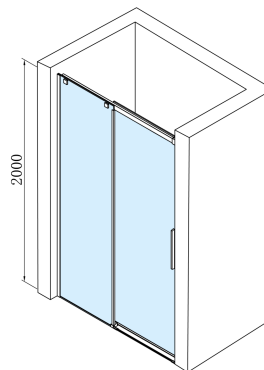

Technical sheet

MODEL	A	B	C
AL3912B	1070-1110	498	425
AL3012B	1170-1210	548	475
AL4012B	1270-1310	598	525
AL4112B	1370-1410	648	575
AL4212B	1470-1510	698	625
AL4312B	1570-1610	748	675