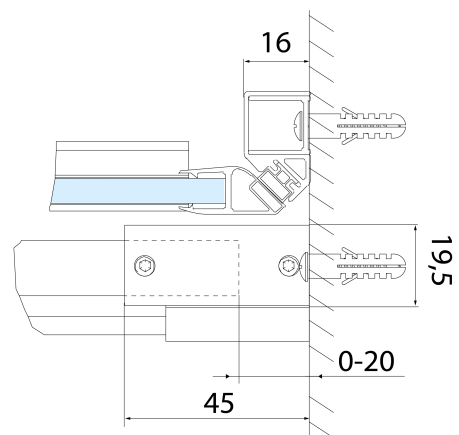

Glass thickness: 8 mm

Installation width from: 1170 mm

Installation width up to: 1210 mm

Properties: Frameless design

Weight / Piece: 53.0 kg

Packaging: 1 Piece

Warranty: 2 years

Spare parts

ALTIS BLACK set of vertical seals (Order code: NDALB02)

ALTIS BLACK overflow rail 1000 mm with end caps (Order code: NDALB05)

**ALTIS BLACK Sliding Shower Door 1170-1210mm, (H)
2000mm, clear glass**

Technical sheet

MODEL	A	B	C
AL3912B	1070-1110	498	425
AL3012B	1170-1210	548	475
AL4012B	1270-1310	598	525
AL4112B	1370-1410	648	575
AL4212B	1470-1510	698	625
AL4312B	1570-1610	748	675

**ALTIS BLACK Sliding Shower Door 1170-1210mm, (H)
2000mm, clear glass**

MODEL	A	B	C
AL3912B	1082-1122	498	425
AL3012B	1182-1222	548	475
AL4012B	1282-1322	598	525
AL4112B	1382-1422	648	575
AL4212B	1482-1522	698	625
AL4312B	1582-1622	748	675

MODEL	D
AL5912B	780-800
AL6012B	880-900
AL6112B	980-1000