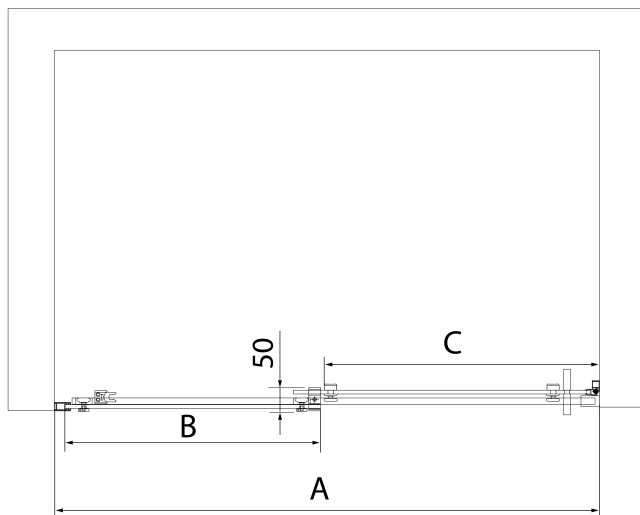

Glass thickness: 8 mm

Installation width from: 1170 mm

Installation width up to: 1210 mm

Properties: Frameless design

Weight / Piece: 53.0 kg

Packaging: 1 Piece

Warranty: 2 years

Spare parts

ALTIS BLACK set of vertical seals (Order code: NDALB02)

ALTIS BLACK overflow rail 1000 mm with end caps (Order code: NDALB05)

**ALTIS BLACK Sliding Shower Door 1170-1210mm, (H)
2000mm, clear glass**

Technical sheet

MODEL	A	B	C
AL3912B	1070-1110	498	425
AL3012B	1170-1210	548	475
AL4012B	1270-1310	598	525
AL4112B	1370-1410	648	575
AL4212B	1470-1510	698	625
AL4312B	1570-1610	748	675

**ALTIS BLACK Sliding Shower Door 1170-1210mm, (H)
2000mm, clear glass**