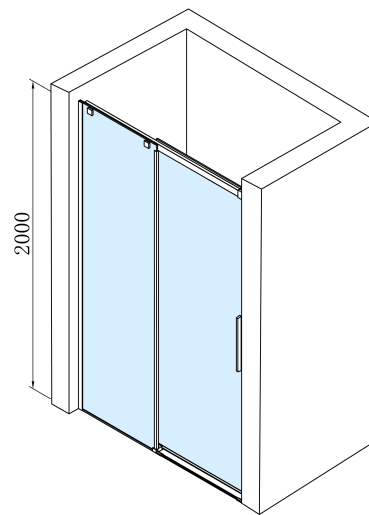

**ALTIS BLACK Sliding Shower Door 1170-1210mm, (H)
2000mm, clear glass**

Technical sheet

MODEL	A	B	C
AL3912B	1070-1110	498	425
AL3012B	1170-1210	548	475
AL4012B	1270-1310	598	525
AL4112B	1370-1410	648	575
AL4212B	1470-1510	698	625
AL4312B	1570-1610	748	675