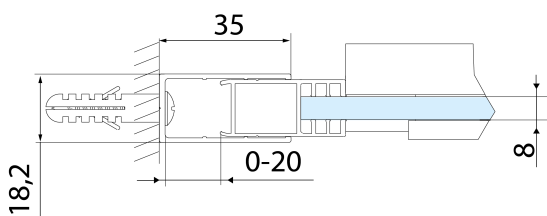

Glass thickness: 8 mm

Installation width from: 1170 mm

Installation width up to: 1210 mm

Properties: Frameless design

Weight / Piece: 53.0 kg

Packaging: 1 Piece

Warranty: 2 years

Spare parts

ALTIS BLACK set of vertical seals (Order code: NDALB02)

ALTIS BLACK overflow rail 1000 mm with end caps (Order code: NDALB05)

**ALTIS BLACK Sliding Shower Door 1170-1210mm, (H)
2000mm, clear glass**

Technical sheet

MODEL	A	B	C
AL3912B	1070-1110	498	425
AL3012B	1170-1210	548	475
AL4012B	1270-1310	598	525
AL4112B	1370-1410	648	575
AL4212B	1470-1510	698	625
AL4312B	1570-1610	748	675

**ALTIS BLACK Sliding Shower Door 1170-1210mm, (H)
2000mm, clear glass**