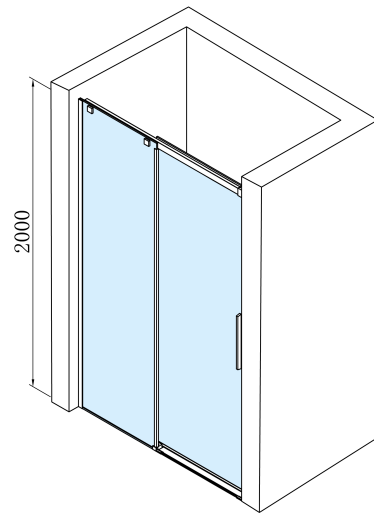

# ALTIS BLACK Sliding Shower Door 1170-1210mm, (H) 2000mm, clear glass

Order code: AL3012B

## Size

Width: 1200 mm

Height: 2000 mm

Glass thickness: 8 mm

Installation width from: 1170 mm

Installation width up to: 1210 mm

Properties: Frameless design

Weight / Piece: 53.0 kg

Packaging: 1 Piece

Warranty: 2 years

**Technical sheet**

MODEL	A	B	C
AL3912B	1070-1110	498	425
AL3012B	1170-1210	548	475
AL4012B	1270-1310	598	525
AL4112B	1370-1410	648	575
AL4212B	1470-1510	698	625
AL4312B	1570-1610	748	675

**ALTIS BLACK Sliding Shower Door 1170-1210mm, (H)  
2000mm, clear glass**