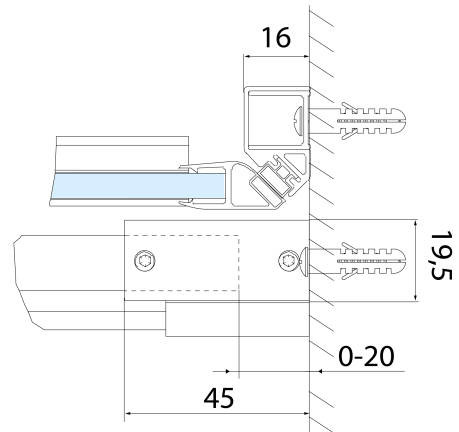

## Size

Width: 1200 mm

Height: 2000 mm

Glass thickness: 8 mm

Installation width from: 1170 mm

Installation width up to: 1210 mm

Properties: Frameless design

Weight / Piece: 53.0 kg

Packaging: 1 Piece

Warranty: 2 years

ALTIS BLACK installation set (Order code: NDALB01)

ALTIS BLACK handle (Order code: NDALB-MADLO)

ALTIS BLACK set of screw covers (Order code: NDALB06)

**ALTIS BLACK Sliding Shower Door 1170-1210mm, (H)  
2000mm, clear glass**

**Technical sheet**

MODEL	A	B	C
AL3912B	1070-1110	498	425
AL3012B	1170-1210	548	475
AL4012B	1270-1310	598	525
AL4112B	1370-1410	648	575
AL4212B	1470-1510	698	625
AL4312B	1570-1610	748	675

**ALTIS BLACK Sliding Shower Door 1170-1210mm, (H)  
2000mm, clear glass**