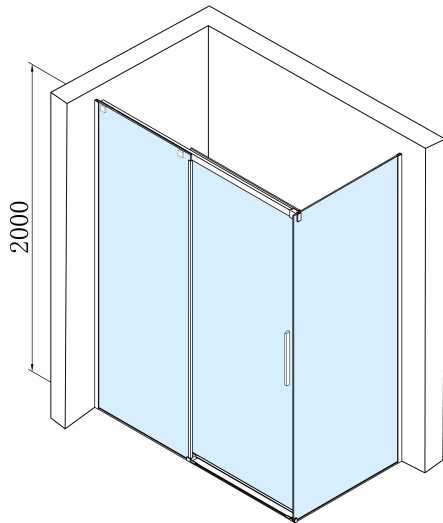

# ALTIS BLACK Sliding Shower Door 1170-1210mm, (H) 2000mm, clear glass

Order code: AL3012B

## Size

Width: 1200 mm

Height: 2000 mm

Glass thickness: 8 mm

Installation width from: 1170 mm

Installation width up to: 1210 mm

Properties: Frameless design

Weight / Piece: 53.0 kg

Packaging: 1 Piece

Warranty: 2 years

**Technical sheet**

MODEL	A	B	C
AL3912B	1070-1110	498	425
AL3012B	1170-1210	548	475
AL4012B	1270-1310	598	525
AL4112B	1370-1410	648	575
AL4212B	1470-1510	698	625
AL4312B	1570-1610	748	675

**ALTIS BLACK Sliding Shower Door 1170-1210mm, (H)  
2000mm, clear glass**