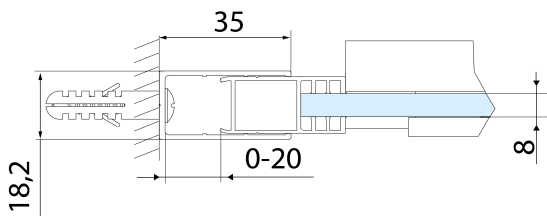

## Size

Width: 1200 mm

Height: 2000 mm

ALTIS BLACK installation set (Order code: NDALB01)

ALTIS BLACK handle (Order code: NDALB-MADLO)

ALTIS BLACK set of screw covers (Order code: NDALB06)

**ALTIS BLACK Sliding Shower Door 1170-1210mm, (H)  
2000mm, clear glass**

**Technical sheet**

MODEL	A	B	C
AL3912B	1070-1110	498	425
AL3012B	1170-1210	548	475
AL4012B	1270-1310	598	525
AL4112B	1370-1410	648	575
AL4212B	1470-1510	698	625
AL4312B	1570-1610	748	675

**ALTIS BLACK Sliding Shower Door 1170-1210mm, (H)  
2000mm, clear glass**