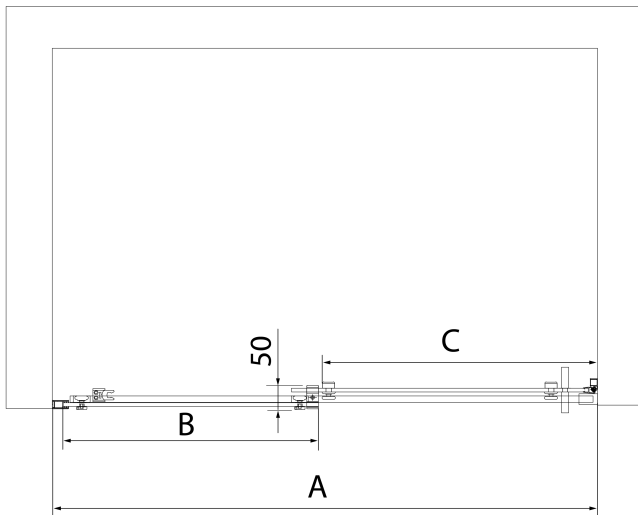

## Size

Width: 1200 mm

Height: 2000 mm

Glass thickness: 8 mm

Installation width from: 1170 mm

Installation width up to: 1210 mm

Properties: Frameless design

Weight / Piece: 53.0 kg

Packaging: 1 Piece

Warranty: 2 years

ALTIS BLACK installation set (Order code: NDALB01)

ALTIS BLACK handle (Order code: NDALB-MADLO)

ALTIS BLACK set of screw covers (Order code: NDALB06)

**ALTIS BLACK Sliding Shower Door 1170-1210mm, (H)  
2000mm, clear glass**

**Technical sheet**

MODEL	A	B	C
AL3912B	1070-1110	498	425
AL3012B	1170-1210	548	475
AL4012B	1270-1310	598	525
AL4112B	1370-1410	648	575
AL4212B	1470-1510	698	625
AL4312B	1570-1610	748	675

**ALTIS BLACK Sliding Shower Door 1170-1210mm, (H)  
2000mm, clear glass**