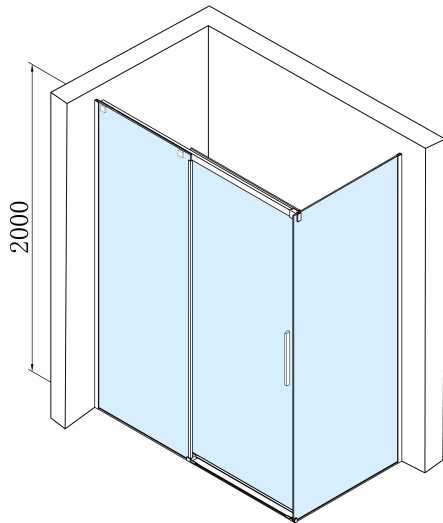

**ALTIS BLACK Sliding Shower Door 1170-1210mm, (H)
2000mm, clear glass**

MODEL	A	B	C
AL3912B	1082-1122	498	425
AL3012B	1182-1222	548	475
AL4012B	1282-1322	598	525
AL4112B	1382-1422	648	575
AL4212B	1482-1522	698	625
AL4312B	1582-1622	748	675

MODEL	D
AL5912B	780-800
AL6012B	880-900
AL6112B	980-1000