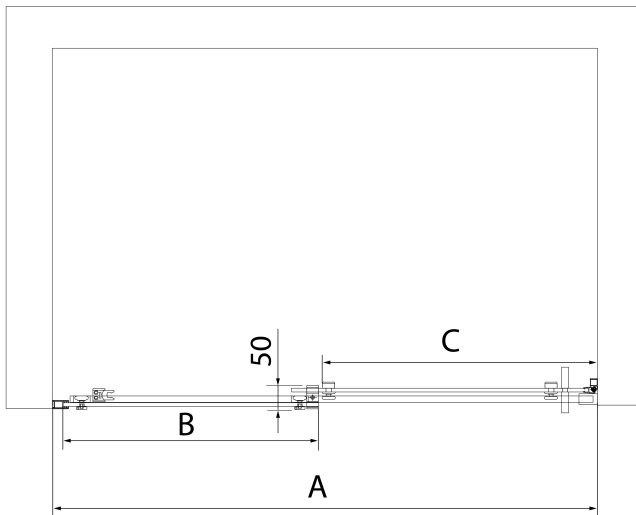

**ALTIS BLACK Sliding Shower Door 1170-1210mm, (H)
2000mm, clear glass**

Technical sheet

MODEL	A	B	C
AL3912B	1070-1110	498	425
AL3012B	1170-1210	548	475
AL4012B	1270-1310	598	525
AL4112B	1370-1410	648	575
AL4212B	1470-1510	698	625
AL4312B	1570-1610	748	675