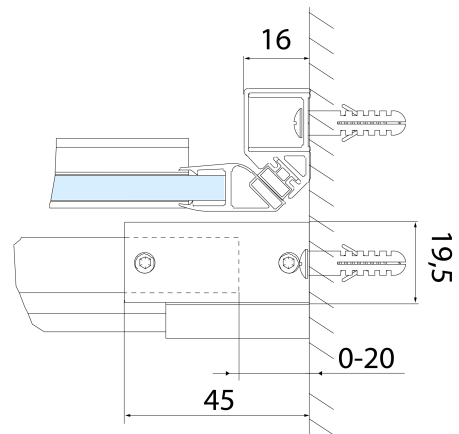

Glass thickness: 8 mm

Installation width from: 1170 mm

Installation width up to: 1210 mm

Properties: Frameless design

Weight / Piece: 53.0 kg

Packaging: 1 Piece

Warranty: 2 years

Spare parts

Set of 45° magnetic seals for glass 8/8mm, 2000mm (Order code: NDTL04)

Set of 45° Magnetic Seals for Glass 8/8mm, 2000mm, black (Order code: NDGDB33)

ALTIS BLACK roller (Order code: NDALB08)

Set of vertical seals for 8/8mm glass, 2000mm, black (Order code: NDALB02)

ALTIS BLACK overflow rail 1000 mm with end caps (Order code: NDALB05)

Bottom seal for door, glass 8mm, 1000mm, black (Order code: NDALB04)

ALTIS BLACK installation set (Order code: NDALB01)

ALTIS BLACK handle (Order code: NDALB-MADLO)

ALTIS BLACK set of screw covers (Order code: NDALB06)

**ALTIS BLACK Sliding Shower Door 1170-1210mm, (H)
2000mm, clear glass**

Technical sheet

MODEL	A	B	C
AL3912B	1070-1110	498	425
AL3012B	1170-1210	548	475
AL4012B	1270-1310	598	525
AL4112B	1370-1410	648	575
AL4212B	1470-1510	698	625
AL4312B	1570-1610	748	675