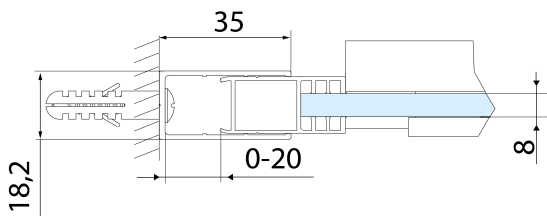

Glass thickness: 8 mm

Installation width from: 1170 mm

Installation width up to: 1210 mm

Properties: Frameless design

Weight / Piece: 53.0 kg

Packaging: 1 Piece

Warranty: 2 years

Spare parts

ALTIS BLACK overflow rail 1000 mm with end caps (Order code: NDALB05)

Bottom seal for door, glass 8mm, 1000mm, black (Order code: NDALB04)

ALTIS BLACK installation set (Order code: NDALB01)

ALTIS BLACK handle (Order code: NDALB-MADLO)

ALTIS BLACK set of screw covers (Order code: NDALB06)

**ALTIS BLACK Sliding Shower Door 1170-1210mm, (H)
2000mm, clear glass**

Technical sheet

MODEL	A	B	C
AL3912B	1070-1110	498	425
AL3012B	1170-1210	548	475
AL4012B	1270-1310	598	525
AL4112B	1370-1410	648	575
AL4212B	1470-1510	698	625
AL4312B	1570-1610	748	675