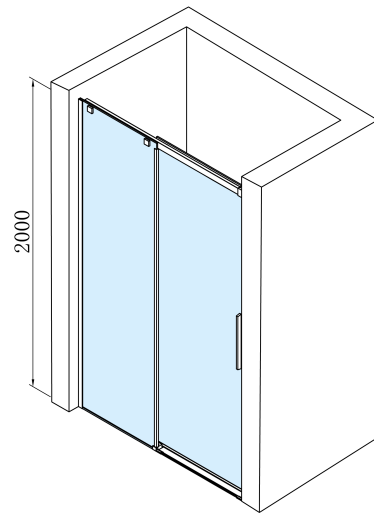

**ALTIS BLACK Sliding Shower Door 1170-1210mm, (H)
2000mm, clear glass**

Technical sheet

MODEL	A	B	C
AL3912B	1070-1110	498	425
AL3012B	1170-1210	548	475
AL4012B	1270-1310	598	525
AL4112B	1370-1410	648	575
AL4212B	1470-1510	698	625
AL4312B	1570-1610	748	675