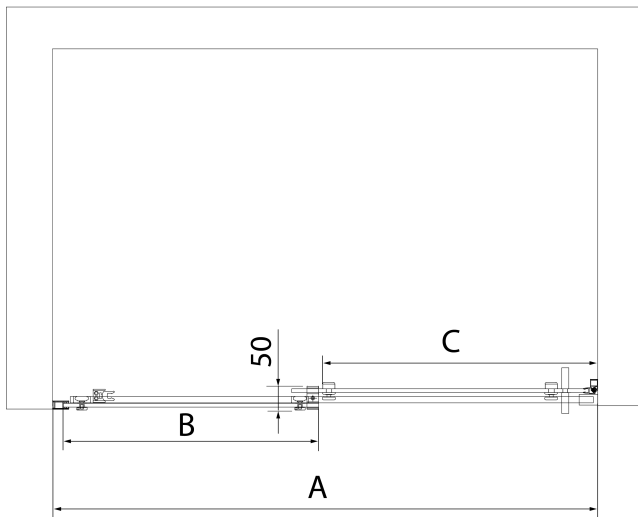

Properties

Profile colour: Chrome - polished aluminum

Shape: Alcove door

Type of opening: Sliding door

Opening direction: Versatile

Opening width: 675 mm

Glass colour: TRANSPARENT glass

Glass finish: Antidrop

Glass thickness: 8 mm

Installation width from: 1570 mm

Installation width up to: 1610 mm

Properties: Frameless design

Weight / Piece: 37.0 kg

Packaging: 2 Piece

Warranty: 2 years

Spare parts

ALTIS/ROLLS/DRAGON set of screw covers (Order code: NDAL03)

ALTIS roller (Order code: NDAL04)

ALTIS handle (Order code: NDAL-MADLO)

**ALTIS Sliding Shower Door 1570-1610mm, (H)
2000mm, clear glass**

Technical sheet

MODEL	A	B	C
AL3915C	1070-1110	498	425
AL3015C	1170-1210	548	475
AL4015C	1270-1310	598	525
AL4115C	1370-1410	648	575
AL4215C	1470-1510	698	625
AL4315C	1570-1610	748	675

**ALTIS Sliding Shower Door 1570-1610mm, (H)
2000mm, clear glass**