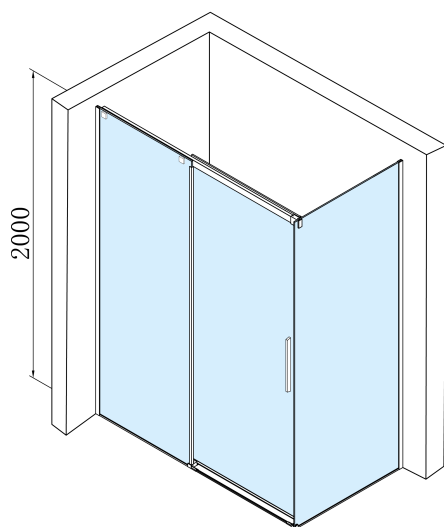

**ALTIS Sliding Shower Door 1570-1610mm, (H)
2000mm, clear glass**