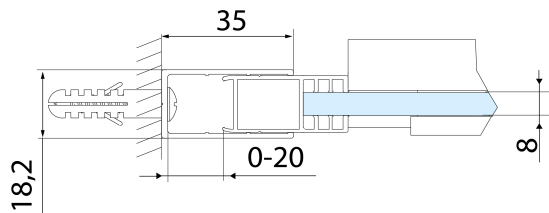

Properties

Profile colour: Chrome - polished aluminum

Shape: Alcove door

Type of opening: Sliding door

Opening direction: Versatile

Opening width: 675 mm

Glass colour: TRANSPARENT glass

Glass finish: Antidrop

Glass thickness: 8 mm

Installation width from: 1570 mm

Installation width up to: 1610 mm

Properties: Frameless design

Weight / Piece: 37.0 kg

Packaging: 2 Piece

Warranty: 2 years

Spare parts

ALTIS/ROLLS/DRAGON set of screw covers (Order code: NDAL03)

ALTIS roller (Order code: NDAL04)

ALTIS handle (Order code: NDAL-MADLO)

**ALTIS Sliding Shower Door 1570-1610mm, (H)
2000mm, clear glass**

Technical sheet

MODEL	A	B	C
AL3915C	1070-1110	498	425
AL3015C	1170-1210	548	475
AL4015C	1270-1310	598	525
AL4115C	1370-1410	648	575
AL4215C	1470-1510	698	625
AL4315C	1570-1610	748	675

**ALTIS Sliding Shower Door 1570-1610mm, (H)
2000mm, clear glass**