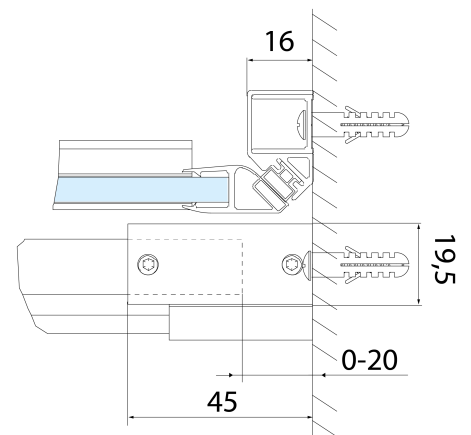

Properties

Profile colour: Chrome - polished aluminum

Shape: Alcove door

Type of opening: Sliding door

Opening direction: Versatile

Opening width: 675 mm

Glass colour: TRANSPARENT glass

Glass finish: Antidrop

Glass thickness: 8 mm

Installation width from: 1570 mm

Installation width up to: 1610 mm

Properties: Frameless design

Weight / Piece: 37.0 kg

Packaging: 2 Piece

Warranty: 2 years

Spare parts

ALTIS/ROLLS/DRAGON set of screw covers (Order code: NDAL03)

ALTIS roller (Order code: NDAL04)

ALTIS handle (Order code: NDAL-MADLO)

**ALTIS Sliding Shower Door 1570-1610mm, (H)
2000mm, clear glass**

Technical sheet

MODEL	A	B	C
AL3915C	1070-1110	498	425
AL3015C	1170-1210	548	475
AL4015C	1270-1310	598	525
AL4115C	1370-1410	648	575
AL4215C	1470-1510	698	625
AL4315C	1570-1610	748	675

**ALTIS Sliding Shower Door 1570-1610mm, (H)
2000mm, clear glass**