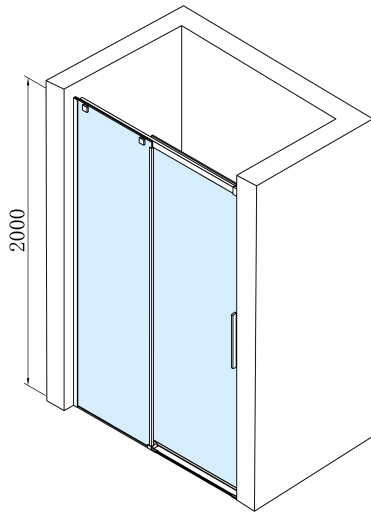

ALTIS Sliding Shower Door 1570-1610mm, (H) 2000mm, clear glass

Order code: AL4315C

Basic information

Brand: Polysan

Series: ALTIS

Size

Width: 1600 mm

Height: 2000 mm

Properties

Profile colour: Chrome - polished aluminum

Shape: Alcove door

Type of opening: Sliding door

Opening direction: Versatile

Opening width: 675 mm

Glass colour: TRANSPARENT glass

Glass finish: Antidrop

Glass thickness: 8 mm

Installation width from: 1570 mm

Installation width up to: 1610 mm

Properties: Frameless design

Weight / Piece: 37.0 kg

Packaging: 2 Piece

Warranty: 2 years

Spare parts

ALTIS/ROLLS/DRAGON set of screw covers (Order code: NDAL03)

ALTIS roller (Order code: NDAL04)

ALTIS handle (Order code: NDAL-MADLO)

**ALTIS Sliding Shower Door 1570-1610mm, (H)
2000mm, clear glass**

Technical sheet