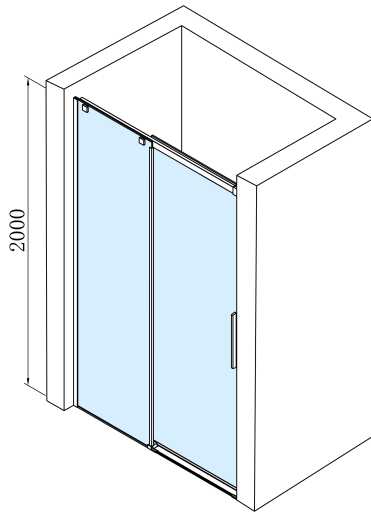

**ALTIS Sliding Shower Door 1570-1610mm, (H)
2000mm, clear glass**

Technical sheet