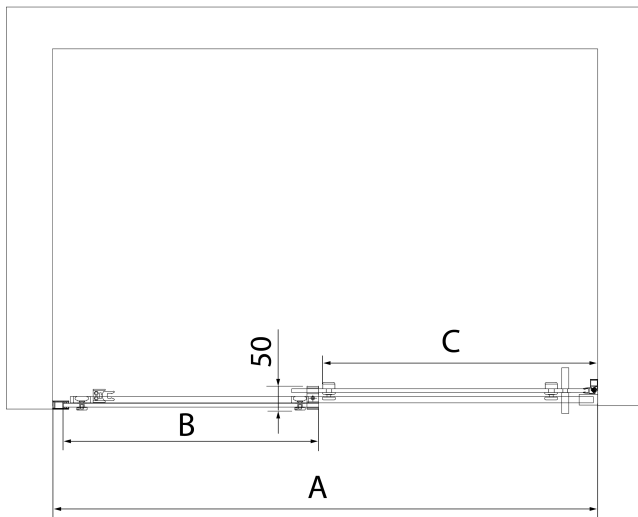

Properties

Profile colour: Chrome - polished aluminum

Shape: Alcove door

Type of opening: Sliding door

Opening direction: Versatile

Opening width: 675 mm

Glass colour: TRANSPARENT glass

Glass finish: Antidrop

Glass thickness: 8 mm

Installation width from: 1570 mm

Installation width up to: 1610 mm

Properties: Frameless design

Weight / Piece: 37.0 kg

Packaging: 2 Piece

Warranty: 2 years

Spare parts

Set of 45° magnetic seals for glass 8/8mm, 2000mm (Order code: NDTL04)

ALTIS handle (Order code: NDAL-MADLO)

ALTIS installation set (Order code: NDAL01)

Bottom seal for door, glass 8mm, 1000mm (Order code: NDGD02)

**ALTIS Sliding Shower Door 1570-1610mm, (H)
2000mm, clear glass**

Technical sheet

MODEL	A	B	C
AL3915C	1070-1110	498	425
AL3015C	1170-1210	548	475
AL4015C	1270-1310	598	525
AL4115C	1370-1410	648	575
AL4215C	1470-1510	698	625
AL4315C	1570-1610	748	675