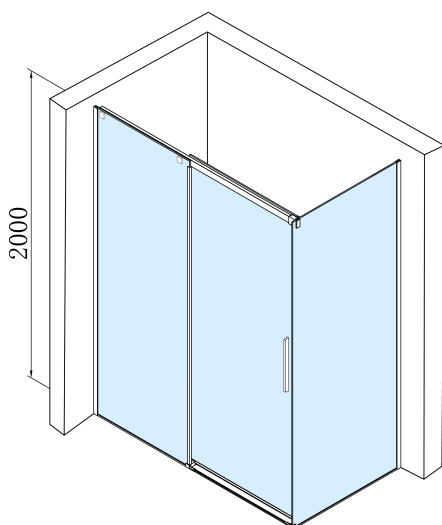

**ALTIS Sliding Shower Door 1570-1610mm, (H)
2000mm, clear glass**