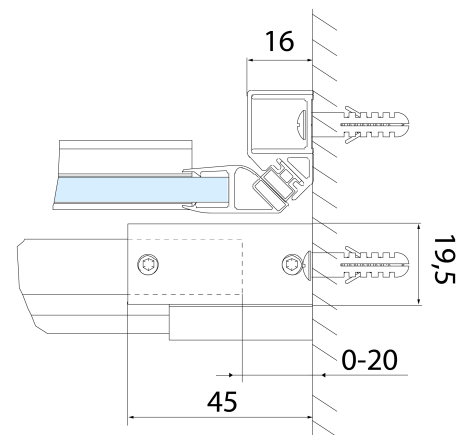

Glass thickness: 8 mm

Installation width from: 1570 mm

Installation width up to: 1610 mm

Properties: Frameless design

Weight / Piece: 37.0 kg

Packaging: 2 Piece

Warranty: 2 years

Spare parts

Set of 45° magnetic seals for glass 8/8mm, 2000mm (Order code: NDTL04)

ALTIS handle (Order code: NDAL-MADLO)

ALTIS installation set (Order code: NDAL01)

Bottom seal for door, glass 8mm, 1000mm (Order code: NDGD02)

Bubble Seal for 8mm Glass, 1963mm (Order code: NDAL02)

ALTIS roller (Order code: NDAL04)

Set of vertical seals for 8/8mm glass, 2000mm (Order code: NDAL06)

ALTIS/ROLLS/DRAGON set of screw covers (Order code: NDAL03)

**ALTIS Sliding Shower Door 1570-1610mm, (H)
2000mm, clear glass**

Technical sheet

MODEL	A	B	C
AL3915C	1070-1110	498	425
AL3015C	1170-1210	548	475
AL4015C	1270-1310	598	525
AL4115C	1370-1410	648	575
AL4215C	1470-1510	698	625
AL4315C	1570-1610	748	675