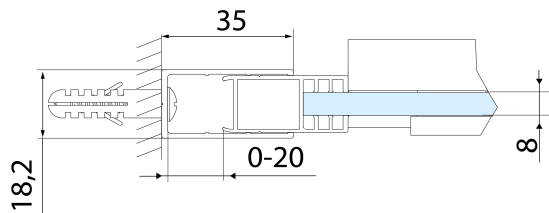

Glass thickness: 8 mm

Installation width from: 1570 mm

Installation width up to: 1610 mm

Properties: Frameless design

Weight / Piece: 37.0 kg

Packaging: 2 Piece

Warranty: 2 years

Spare parts

Set of 45° magnetic seals for glass 8/8mm, 2000mm (Order code: NDTL04)

ALTIS handle (Order code: NDAL-MADLO)

ALTIS installation set (Order code: NDAL01)

Bottom seal for door, glass 8mm, 1000mm (Order code: NDGD02)

Bubble Seal for 8mm Glass, 1963mm (Order code: NDAL02)

ALTIS roller (Order code: NDAL04)

Set of vertical seals for 8/8mm glass, 2000mm (Order code: NDAL06)

ALTIS/ROLLS/DRAGON set of screw covers (Order code: NDAL03)

**ALTIS Sliding Shower Door 1570-1610mm, (H)
2000mm, clear glass**

Technical sheet

MODEL	A	B	C
AL3915C	1070-1110	498	425
AL3015C	1170-1210	548	475
AL4015C	1270-1310	598	525
AL4115C	1370-1410	648	575
AL4215C	1470-1510	698	625
AL4315C	1570-1610	748	675