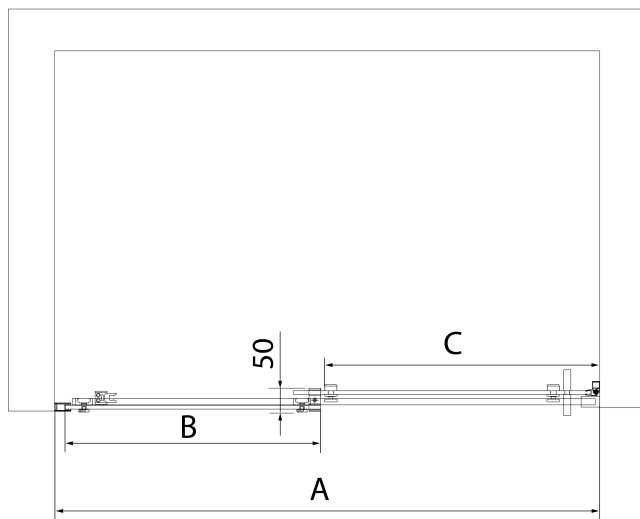

Properties

Profile colour: Chrome - polished aluminum

Shape: Alcove door

Type of opening: Sliding door

Opening direction: Versatile

Opening width: 625 mm

Glass colour: TRANSPARENT glass

Glass finish: Antidrop

Glass thickness: 8 mm

Installation width from: 1470 mm

Installation width up to: 1510 mm

Properties: Frameless design

Weight / Piece: 35.0 kg

Packaging: 1 Piece

Warranty: 2 years

Spare parts

ALTIS set of vertical seals (Order code: NDAL06)

ALTIS roller (Order code: NDAL04)

ALTIS handle (Order code: NDAL-MADLO)

**ALTIS Sliding Shower Door 1470-1510mm, (H)
2000mm, clear glass**

Technical sheet

MODEL	A	B	C
AL3915C	1070-1110	498	425
AL3015C	1170-1210	548	475
AL4015C	1270-1310	598	525
AL4115C	1370-1410	648	575
AL4215C	1470-1510	698	625
AL4315C	1570-1610	748	675

**ALTIS Sliding Shower Door 1470-1510mm, (H)
2000mm, clear glass**

MODEL	A	B	C
AL3915C	1082-1122	498	425
AL3015C	1182-1222	548	475
AL4015C	1282-1322	598	525
AL4115C	1382-1422	648	575
AL4215C	1482-1522	698	625
AL4315C	1582-1622	748	675