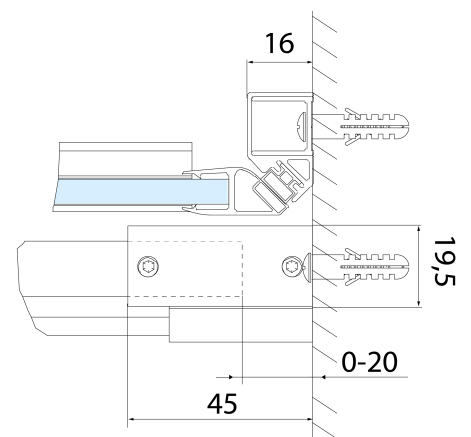

Properties

Profile colour: Chrome - polished aluminum

Shape: Alcove door

Type of opening: Sliding door

Opening direction: Versatile

Opening width: 625 mm

Glass colour: TRANSPARENT glass

Glass finish: Antidrop

Glass thickness: 8 mm

Installation width from: 1470 mm

Installation width up to: 1510 mm

Properties: Frameless design

Weight / Piece: 35.0 kg

Packaging: 1 Piece

Warranty: 2 years

Spare parts

ALTIS set of vertical seals (Order code: NDAL06)

ALTIS roller (Order code: NDAL04)

ALTIS handle (Order code: NDAL-MADLO)

**ALTIS Sliding Shower Door 1470-1510mm, (H)
2000mm, clear glass**

Technical sheet

MODEL	A	B	C
AL3915C	1070-1110	498	425
AL3015C	1170-1210	548	475
AL4015C	1270-1310	598	525
AL4115C	1370-1410	648	575
AL4215C	1470-1510	698	625
AL4315C	1570-1610	748	675

**ALTIS Sliding Shower Door 1470-1510mm, (H)
2000mm, clear glass**

MODEL	A	B	C
AL3915C	1082-1122	498	425
AL3015C	1182-1222	548	475
AL4015C	1282-1322	598	525
AL4115C	1382-1422	648	575
AL4215C	1482-1522	698	625
AL4315C	1582-1622	748	675