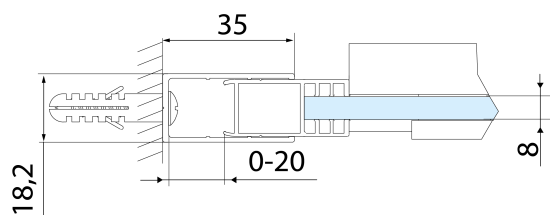

Properties

Profile colour: Chrome - polished aluminum

Shape: Alcove door

Type of opening: Sliding door

Opening direction: Versatile

Opening width: 625 mm

Glass colour: TRANSPARENT glass

Glass finish: Antidrop

Glass thickness: 8 mm

Installation width from: 1470 mm

Installation width up to: 1510 mm

Properties: Frameless design

Weight / Piece: 35.0 kg

Packaging: 1 Piece

Warranty: 2 years

Spare parts

ALTIS set of vertical seals (Order code: NDAL06)

ALTIS roller (Order code: NDAL04)

ALTIS handle (Order code: NDAL-MADLO)

**ALTIS Sliding Shower Door 1470-1510mm, (H)
2000mm, clear glass**

Technical sheet

MODEL	A	B	C
AL3915C	1070-1110	498	425
AL3015C	1170-1210	548	475
AL4015C	1270-1310	598	525
AL4115C	1370-1410	648	575
AL4215C	1470-1510	698	625
AL4315C	1570-1610	748	675

**ALTIS Sliding Shower Door 1470-1510mm, (H)
2000mm, clear glass**

MODEL	A	B	C
AL3915C	1082-1122	498	425
AL3015C	1182-1222	548	475
AL4015C	1282-1322	598	525
AL4115C	1382-1422	648	575
AL4215C	1482-1522	698	625
AL4315C	1582-1622	748	675