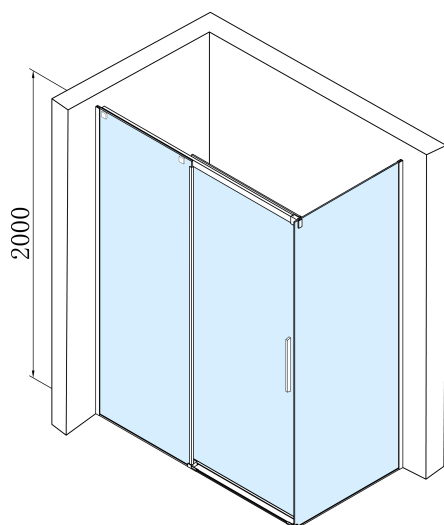

**ALTIS Sliding Shower Door 1470-1510mm, (H)
2000mm, clear glass**