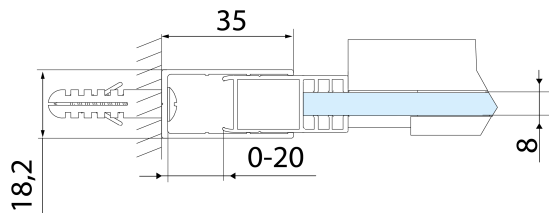

Properties

Profile colour: Chrome - polished aluminum

Shape: Alcove door

Type of opening: Sliding door

Opening direction: Versatile

Opening width: 625 mm

Glass colour: TRANSPARENT glass

Glass finish: Antidrop

Glass thickness: 8 mm

Installation width from: 1470 mm

Installation width up to: 1510 mm

Properties: Frameless design

Weight / Piece: 35.0 kg

Packaging: 1 Piece

Warranty: 2 years

Spare parts

ALTIS set of vertical seals (Order code: NDAL06)

ALTIS roller (Order code: NDAL04)

ALTIS handle (Order code: NDAL-MADLO)

**ALTIS Sliding Shower Door 1470-1510mm, (H)
2000mm, clear glass**

Technical sheet

MODEL	A	B	C
AL3915C	1070-1110	498	425
AL3015C	1170-1210	548	475
AL4015C	1270-1310	598	525
AL4115C	1370-1410	648	575
AL4215C	1470-1510	698	625
AL4315C	1570-1610	748	675

**ALTIS Sliding Shower Door 1470-1510mm, (H)
2000mm, clear glass**

MODEL	A	B	C
AL3915C	1082-1122	498	425
AL3015C	1182-1222	548	475
AL4015C	1282-1322	598	525
AL4115C	1382-1422	648	575
AL4215C	1482-1522	698	625
AL4315C	1582-1622	748	675