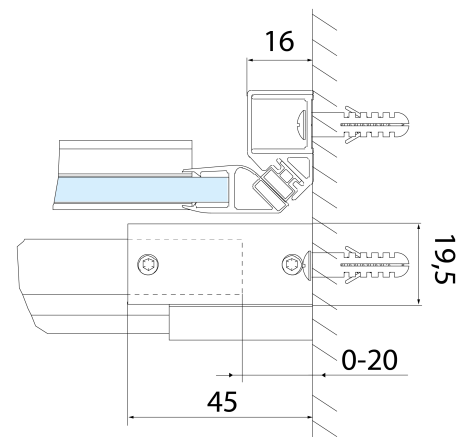

Properties

Profile colour: Chrome - polished aluminum

Shape: Alcove door

Type of opening: Sliding door

Opening direction: Versatile

Opening width: 625 mm

Glass colour: TRANSPARENT glass

Glass finish: Antidrop

Glass thickness: 8 mm

Installation width from: 1470 mm

Installation width up to: 1510 mm

Properties: Frameless design

Weight / Piece: 35.0 kg

Packaging: 1 Piece

Warranty: 2 years

Spare parts

ALTIS set of vertical seals (Order code: NDAL06)

ALTIS roller (Order code: NDAL04)

ALTIS handle (Order code: NDAL-MADLO)

**ALTIS Sliding Shower Door 1470-1510mm, (H)
2000mm, clear glass**

Technical sheet

MODEL	A	B	C
AL3915C	1070-1110	498	425
AL3015C	1170-1210	548	475
AL4015C	1270-1310	598	525
AL4115C	1370-1410	648	575
AL4215C	1470-1510	698	625
AL4315C	1570-1610	748	675

**ALTIS Sliding Shower Door 1470-1510mm, (H)
2000mm, clear glass**

MODEL	A	B	C
AL3915C	1082-1122	498	425
AL3015C	1182-1222	548	475
AL4015C	1282-1322	598	525
AL4115C	1382-1422	648	575
AL4215C	1482-1522	698	625
AL4315C	1582-1622	748	675