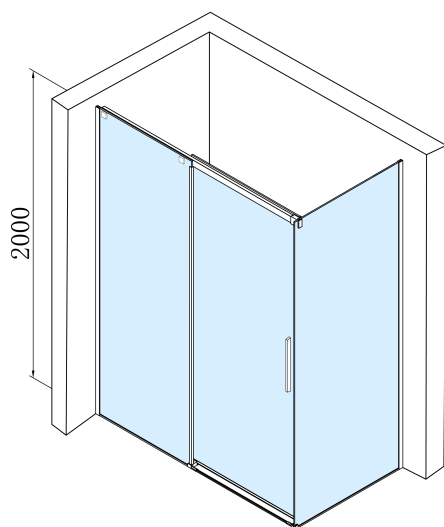

**ALTIS Sliding Shower Door 1470-1510mm, (H)
2000mm, clear glass**