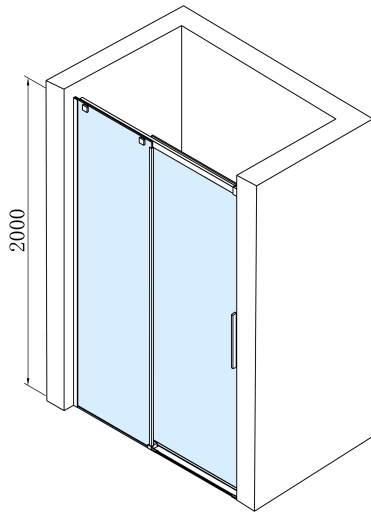

ALTIS Sliding Shower Door 1470-1510mm, (H) 2000mm, clear glass

Order code: AL4215C

Basic information

Brand: Polysan

Series: ALTIS

Size

Width: 1500 mm

Height: 2000 mm

Properties

Profile colour: Chrome - polished aluminum

Shape: Alcove door

Type of opening: Sliding door

Opening direction: Versatile

Opening width: 625 mm

Glass colour: TRANSPARENT glass

Glass finish: Antidrop

Glass thickness: 8 mm

Installation width from: 1470 mm

Installation width up to: 1510 mm

Properties: Frameless design

Weight / Piece: 35.0 kg

Packaging: 1 Piece

Warranty: 2 years

Spare parts

ALTIS set of vertical seals (Order code: NDAL06)

ALTIS roller (Order code: NDAL04)

ALTIS handle (Order code: NDAL-MADLO)

**ALTIS Sliding Shower Door 1470-1510mm, (H)
2000mm, clear glass**

Technical sheet

MODEL	A	B	C
AL3915C	1070-1110	498	425
AL3015C	1170-1210	548	475
AL4015C	1270-1310	598	525
AL4115C	1370-1410	648	575
AL4215C	1470-1510	698	625
AL4315C	1570-1610	748	675