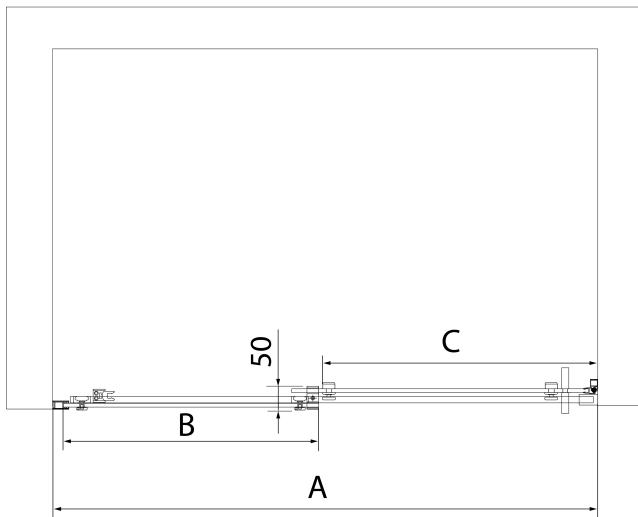

Properties

Profile colour: Chrome - polished aluminum

Shape: Alcove door

Type of opening: Sliding door

Opening direction: Versatile

Opening width: 625 mm

Glass colour: TRANSPARENT glass

Glass finish: Antidrop

Glass thickness: 8 mm

Installation width from: 1470 mm

Installation width up to: 1510 mm

Properties: Frameless design

Weight / Piece: 35.0 kg

Packaging: 1 Piece

Warranty: 2 years

Spare parts

ALTIS set of vertical seals (Order code: NDAL06)

ALTIS roller (Order code: NDAL04)

ALTIS handle (Order code: NDAL-MADLO)

**ALTIS Sliding Shower Door 1470-1510mm, (H)
2000mm, clear glass**

Technical sheet

MODEL	A	B	C
AL3915C	1070-1110	498	425
AL3015C	1170-1210	548	475
AL4015C	1270-1310	598	525
AL4115C	1370-1410	648	575
AL4215C	1470-1510	698	625
AL4315C	1570-1610	748	675

**ALTIS Sliding Shower Door 1470-1510mm, (H)
2000mm, clear glass**

MODEL	A	B	C
AL3915C	1082-1122	498	425
AL3015C	1182-1222	548	475
AL4015C	1282-1322	598	525
AL4115C	1382-1422	648	575
AL4215C	1482-1522	698	625
AL4315C	1582-1622	748	675