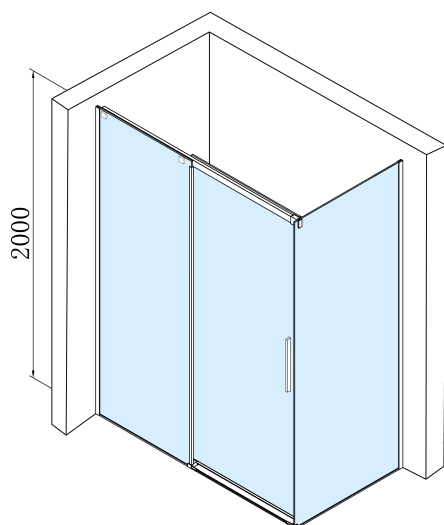

**ALTIS Sliding Shower Door 1370-1410mm, (H)
2000mm, clear glass**