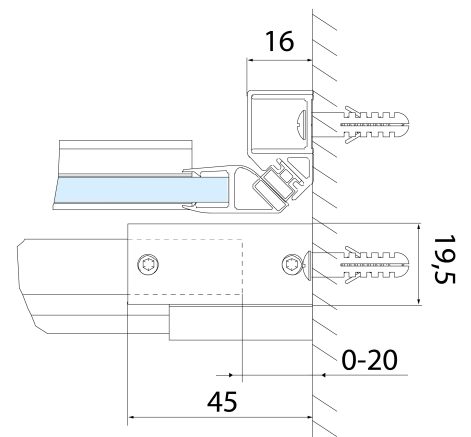

## Size

Width: 1400 mm

Height: 2000 mm

Glass thickness: 8 mm

Installation width from: 1370 mm

Installation width up to: 1410 mm

Properties: Frameless design

Weight / Piece: 61.0 kg

Packaging: 1 Piece

Warranty: 2 years

ALTIS handle (Order code: NDAL-MADLO)

FONDURA seal glass/floor (Order code: NDAL02)

FONDURA, ONE overflow rail 1000 mm with end caps (Order code: NDAL05)

ALTIS installation set (Order code: NDAL01)

**ALTIS Sliding Shower Door 1370-1410mm, (H)  
2000mm, clear glass**

**Technical sheet**

MODEL	A	B	C
AL3915C	1070-1110	498	425
AL3015C	1170-1210	548	475
AL4015C	1270-1310	598	525
AL4115C	1370-1410	648	575
AL4215C	1470-1510	698	625
AL4315C	1570-1610	748	675

**ALTIS Sliding Shower Door 1370-1410mm, (H)  
2000mm, clear glass**