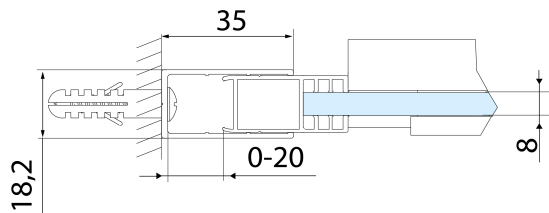

## Size

Width: 1400 mm

Height: 2000 mm

Glass thickness: 8 mm

Installation width from: 1370 mm

Installation width up to: 1410 mm

Properties: Frameless design

Weight / Piece: 61.0 kg

Packaging: 1 Piece

Warranty: 2 years

ALTIS handle (Order code: NDAL-MADLO)

FONDURA seal glass/floor (Order code: NDAL02)

FONDURA, ONE overflow rail 1000 mm with end caps (Order code: NDAL05)

ALTIS installation set (Order code: NDAL01)

**ALTIS Sliding Shower Door 1370-1410mm, (H)  
2000mm, clear glass**

**Technical sheet**

MODEL	A	B	C
AL3915C	1070-1110	498	425
AL3015C	1170-1210	548	475
AL4015C	1270-1310	598	525
AL4115C	1370-1410	648	575
AL4215C	1470-1510	698	625
AL4315C	1570-1610	748	675

**ALTIS Sliding Shower Door 1370-1410mm, (H)  
2000mm, clear glass**