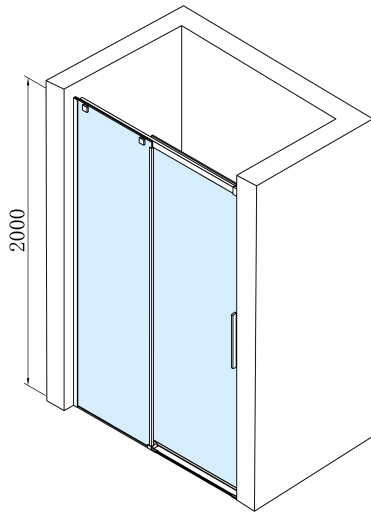

# ALTIS Sliding Shower Door 1370-1410mm, (H) 2000mm, clear glass

Order code: AL4115C

## Size

Width: 1400 mm

Height: 2000 mm

## Properties

Profile colour: Chrome - polished aluminum

Shape: Alcove door

Type of opening: Sliding door

Opening direction: Versatile

Opening width: 575 mm

Glass colour: TRANSPARENT glass

Glass finish: Antidrop

ALTIS/ROLLS/DRAGON set of screw covers (Order code: NDAL03)

ALTIS roller (Order code: NDAL04)

ALTIS handle (Order code: NDAL-MADLO)

**ALTIS Sliding Shower Door 1370-1410mm, (H)  
2000mm, clear glass**

**Technical sheet**