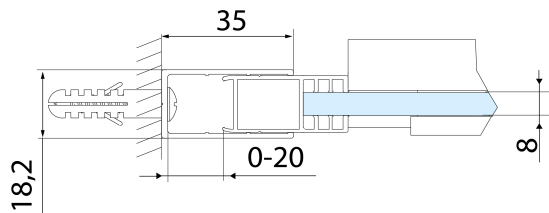

## Size

Width: 1400 mm

Height: 2000 mm

Glass thickness: 8 mm

Installation width from: 1370 mm

Installation width up to: 1410 mm

Properties: Frameless design

Weight / Piece: 61.0 kg

Packaging: 1 Piece

Warranty: 2 years

ALTIS/ROLLS/DRAGON set of screw covers (Order code: NDAL03)

ALTIS roller (Order code: NDAL04)

ALTIS handle (Order code: NDAL-MADLO)

**ALTIS Sliding Shower Door 1370-1410mm, (H)  
2000mm, clear glass**

**Technical sheet**

MODEL	A	B	C
AL3915C	1070-1110	498	425
AL3015C	1170-1210	548	475
AL4015C	1270-1310	598	525
AL4115C	1370-1410	648	575
AL4215C	1470-1510	698	625
AL4315C	1570-1610	748	675

**ALTIS Sliding Shower Door 1370-1410mm, (H)  
2000mm, clear glass**