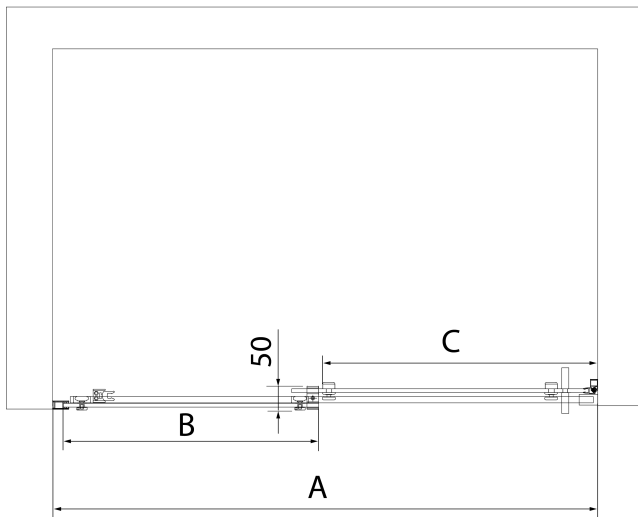

## Size

Width: 1400 mm

Height: 2000 mm

Glass thickness: 8 mm

Installation width from: 1370 mm

Installation width up to: 1410 mm

Properties: Frameless design

Weight / Piece: 61.0 kg

Packaging: 1 Piece

Warranty: 2 years

ALTIS/ROLLS/DRAGON set of screw covers (Order code: NDAL03)

ALTIS roller (Order code: NDAL04)

ALTIS handle (Order code: NDAL-MADLO)

**ALTIS Sliding Shower Door 1370-1410mm, (H)  
2000mm, clear glass**

**Technical sheet**

MODEL	A	B	C
AL3915C	1070-1110	498	425
AL3015C	1170-1210	548	475
AL4015C	1270-1310	598	525
AL4115C	1370-1410	648	575
AL4215C	1470-1510	698	625
AL4315C	1570-1610	748	675

**ALTIS Sliding Shower Door 1370-1410mm, (H)  
2000mm, clear glass**