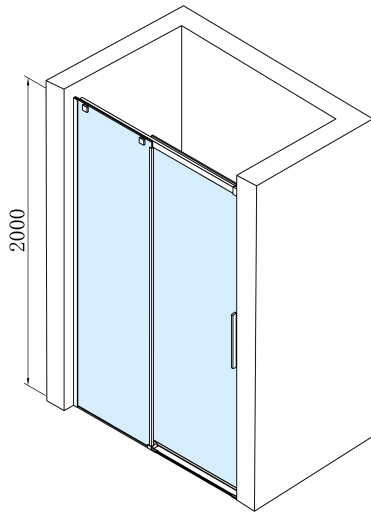

# ALTIS Sliding Shower Door 1370-1410mm, (H) 2000mm, clear glass

Order code: AL4115C

## Size

Width: 1400 mm

Height: 2000 mm

## Properties

Profile colour: Chrome - polished aluminum

Shape: Alcove door

Type of opening: Sliding door

Opening direction: Versatile

Opening width: 575 mm

Glass colour: TRANSPARENT glass

Glass finish: Antidrop

ALTIS handle (Order code: NDAL-MADLO)

FONDURA seal glass/floor (Order code: NDAL02)

FONDURA, ONE overflow rail 1000 mm with end caps (Order code: NDAL05)

ALTIS installation set (Order code: NDAL01)

**ALTIS Sliding Shower Door 1370-1410mm, (H)  
2000mm, clear glass**