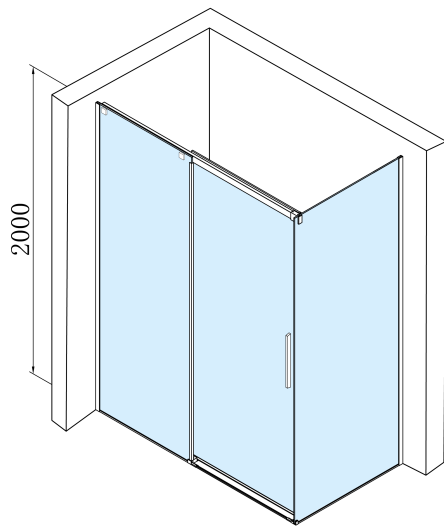

**ALTIS Sliding Shower Door 1370-1410mm, (H)
2000mm, clear glass**