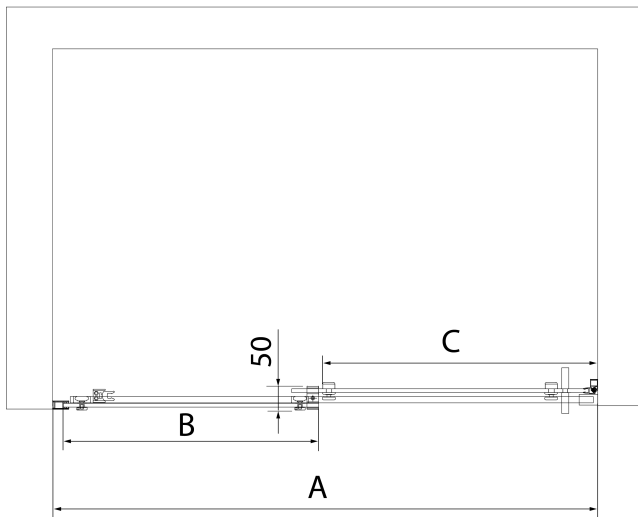

## Size

Width: 1400 mm

Height: 2000 mm

Glass thickness: 8 mm

Installation width from: 1370 mm

Installation width up to: 1410 mm

Properties: Frameless design

Weight / Piece: 61.0 kg

Packaging: 1 Piece

Warranty: 2 years

ALTIS handle (Order code: NDAL-MADLO)

FONDURA seal glass/floor (Order code: NDAL02)

FONDURA, ONE overflow rail 1000 mm with end caps (Order code: NDAL05)

ALTIS installation set (Order code: NDAL01)

**ALTIS Sliding Shower Door 1370-1410mm, (H)  
2000mm, clear glass**

**Technical sheet**

MODEL	A	B	C
AL3915C	1070-1110	498	425
AL3015C	1170-1210	548	475
AL4015C	1270-1310	598	525
AL4115C	1370-1410	648	575
AL4215C	1470-1510	698	625
AL4315C	1570-1610	748	675

**ALTIS Sliding Shower Door 1370-1410mm, (H)  
2000mm, clear glass**