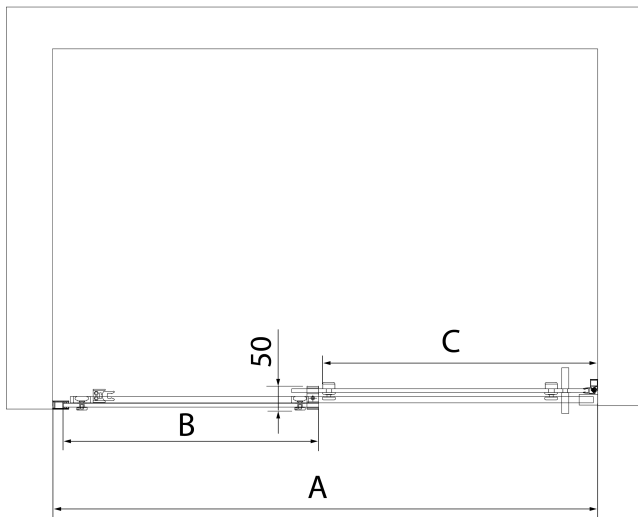

Properties

Profile colour: Chrome - polished aluminum

Shape: Alcove door

Type of opening: Sliding door

Opening direction: Versatile

Opening width: 575 mm

Glass colour: TRANSPARENT glass

Glass finish: Antidrop

Glass thickness: 8 mm

Installation width from: 1370 mm

Installation width up to: 1410 mm

Properties: Frameless design

Weight / Piece: 61.0 kg

Packaging: 1 Piece

Warranty: 2 years

Spare parts

ALTIS/ROLLS/DRAGON set of screw covers (Order code: NDAL03)

ALTIS roller (Order code: NDAL04)

ALTIS handle (Order code: NDAL-MADLO)

**ALTIS Sliding Shower Door 1370-1410mm, (H)
2000mm, clear glass**

Technical sheet

MODEL	A	B	C
AL3915C	1070-1110	498	425
AL3015C	1170-1210	548	475
AL4015C	1270-1310	598	525
AL4115C	1370-1410	648	575
AL4215C	1470-1510	698	625
AL4315C	1570-1610	748	675

**ALTIS Sliding Shower Door 1370-1410mm, (H)
2000mm, clear glass**