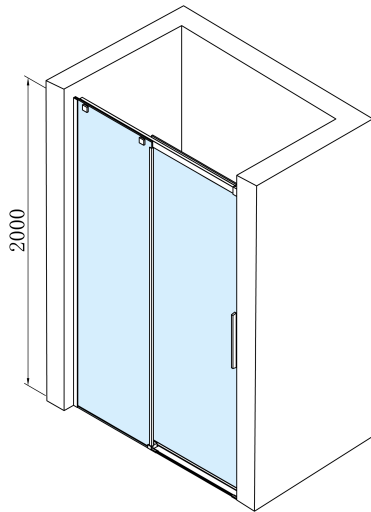

ALTIS Sliding Shower Door 1370-1410mm, (H) 2000mm, clear glass

Order code: AL4115C

Basic information

Brand: Polysan

Series: ALTIS

Size

Width: 1400 mm

Height: 2000 mm

Properties

Profile colour: Chrome - polished aluminum

Shape: Alcove door

Type of opening: Sliding door

Opening direction: Versatile

Opening width: 575 mm

Glass colour: TRANSPARENT glass

Glass finish: Antidrop

Glass thickness: 8 mm

Installation width from: 1370 mm

Installation width up to: 1410 mm

Properties: Frameless design

Weight / Piece: 61.0 kg

Packaging: 1 Piece

Warranty: 2 years

Spare parts

ALTIS/ROLLS/DRAGON set of screw covers (Order code: NDAL03)

ALTIS roller (Order code: NDAL04)

ALTIS handle (Order code: NDAL-MADLO)

**ALTIS Sliding Shower Door 1370-1410mm, (H)
2000mm, clear glass**

Technical sheet