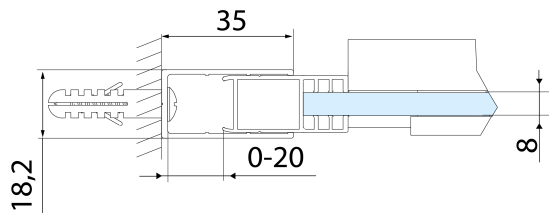

Properties

Profile colour: Chrome - polished aluminum

Shape: Alcove door

Type of opening: Sliding door

Opening direction: Versatile

Opening width: 575 mm

Glass colour: TRANSPARENT glass

Glass finish: Antidrop

Glass thickness: 8 mm

Installation width from: 1370 mm

Installation width up to: 1410 mm

Properties: Frameless design

Weight / Piece: 61.0 kg

Packaging: 1 Piece

Warranty: 2 years

Spare parts

ALTIS/ROLLS/DRAGON set of screw covers (Order code: NDAL03)

ALTIS roller (Order code: NDAL04)

ALTIS handle (Order code: NDAL-MADLO)

**ALTIS Sliding Shower Door 1370-1410mm, (H)
2000mm, clear glass**

Technical sheet

MODEL	A	B	C
AL3915C	1070-1110	498	425
AL3015C	1170-1210	548	475
AL4015C	1270-1310	598	525
AL4115C	1370-1410	648	575
AL4215C	1470-1510	698	625
AL4315C	1570-1610	748	675

**ALTIS Sliding Shower Door 1370-1410mm, (H)
2000mm, clear glass**