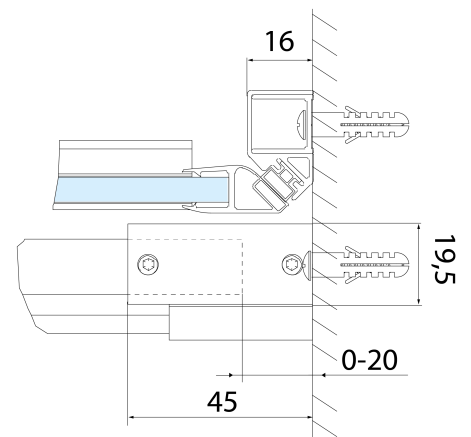

Properties

Profile colour: Chrome - polished aluminum

Shape: Alcove door

Type of opening: Sliding door

Opening direction: Versatile

Opening width: 575 mm

Glass colour: TRANSPARENT glass

Glass finish: Antidrop

Glass thickness: 8 mm

Installation width from: 1370 mm

Installation width up to: 1410 mm

Properties: Frameless design

Weight / Piece: 61.0 kg

Packaging: 1 Piece

Warranty: 2 years

Spare parts

ALTIS/ROLLS/DRAGON set of screw covers (Order code: NDAL03)

ALTIS roller (Order code: NDAL04)

ALTIS handle (Order code: NDAL-MADLO)

**ALTIS Sliding Shower Door 1370-1410mm, (H)
2000mm, clear glass**

Technical sheet

MODEL	A	B	C
AL3915C	1070-1110	498	425
AL3015C	1170-1210	548	475
AL4015C	1270-1310	598	525
AL4115C	1370-1410	648	575
AL4215C	1470-1510	698	625
AL4315C	1570-1610	748	675

**ALTIS Sliding Shower Door 1370-1410mm, (H)
2000mm, clear glass**