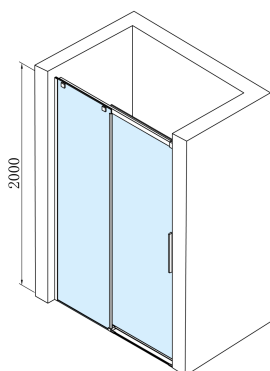

Technical sheet