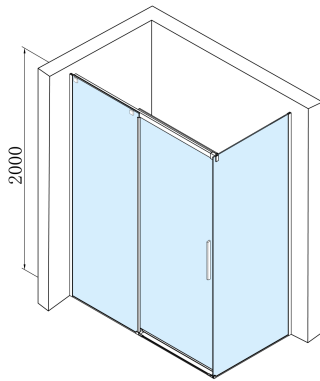

ALTIS Sliding Shower Door 1370-1410mm, (H) 2000mm, clear glass