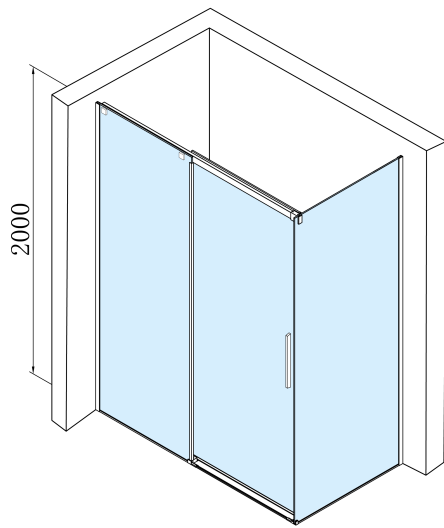

**ALTIS Sliding Shower Door 1270-1310mm, (H)
2000mm, clear glass**