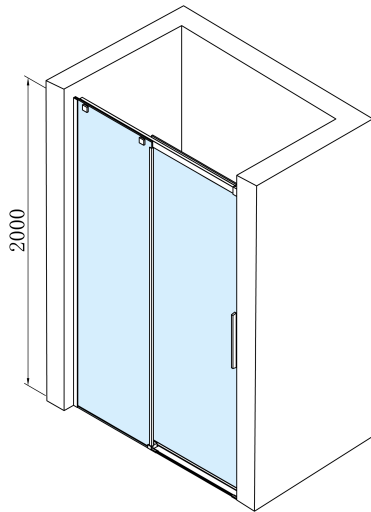

ALTIS Sliding Shower Door 1270-1310mm, (H) 2000mm, clear glass

Order code: AL4015C

Basic information

Brand: Polysan

Series: ALTIS

Size

Width: 1300 mm

Height: 2000 mm

Properties

Profile colour: Chrome - polished aluminum

Shape: Alcove door

Type of opening: Sliding door

Opening direction: Versatile

Opening width: 525 mm

Glass colour: TRANSPARENT glass

Glass finish: Antidrop

Glass thickness: 8 mm

Installation width from: 1270 mm

Installation width up to: 1310 mm

Properties: Frameless design

Weight / Piece: 57.0 kg

Packaging: 1 Piece

Warranty: 2 years

Spare parts

ALTIS set of vertical seals (Order code: NDAL06)

ALTIS roller (Order code: NDAL04)

ALTIS handle (Order code: NDAL-MADLO)

**ALTIS Sliding Shower Door 1270-1310mm, (H)
2000mm, clear glass**

Technical sheet

MODEL	A	B	C
AL3915C	1070-1110	498	425
AL3015C	1170-1210	548	475
AL4015C	1270-1310	598	525
AL4115C	1370-1410	648	575
AL4215C	1470-1510	698	625
AL4315C	1570-1610	748	675