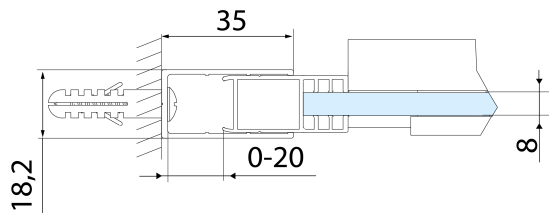

Properties

Profile colour: Chrome - polished aluminum

Shape: Alcove door

Type of opening: Sliding door

Opening direction: Versatile

Opening width: 525 mm

Glass colour: TRANSPARENT glass

Glass finish: Antidrop

Glass thickness: 8 mm

Installation width from: 1270 mm

Installation width up to: 1310 mm

Properties: Frameless design

Weight / Piece: 57.0 kg

Packaging: 1 Piece

Warranty: 2 years

Spare parts

ALTIS set of vertical seals (Order code: NDAL06)

ALTIS roller (Order code: NDAL04)

ALTIS handle (Order code: NDAL-MADLO)

**ALTIS Sliding Shower Door 1270-1310mm, (H)
2000mm, clear glass**

Technical sheet

MODEL	A	B	C
AL3915C	1070-1110	498	425
AL3015C	1170-1210	548	475
AL4015C	1270-1310	598	525
AL4115C	1370-1410	648	575
AL4215C	1470-1510	698	625
AL4315C	1570-1610	748	675

**ALTIS Sliding Shower Door 1270-1310mm, (H)
2000mm, clear glass**

MODEL	A	B	C
AL3915C	1082-1122	498	425
AL3015C	1182-1222	548	475
AL4015C	1282-1322	598	525
AL4115C	1382-1422	648	575
AL4215C	1482-1522	698	625
AL4315C	1582-1622	748	675