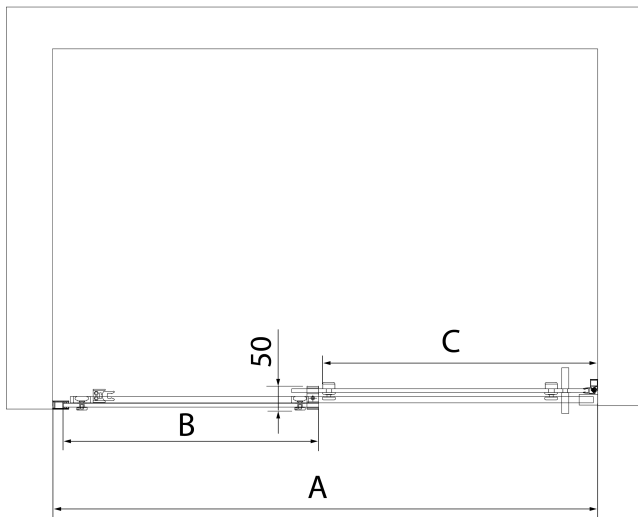

Properties

Profile colour: Chrome - polished aluminum

Shape: Alcove door

Type of opening: Sliding door

Opening direction: Versatile

Opening width: 525 mm

Glass colour: TRANSPARENT glass

Glass finish: Antidrop

Glass thickness: 8 mm

Installation width from: 1270 mm

Installation width up to: 1310 mm

Properties: Frameless design

Weight / Piece: 57.0 kg

Packaging: 1 Piece

Warranty: 2 years

Spare parts

ALTIS set of vertical seals (Order code: NDAL06)

ALTIS roller (Order code: NDAL04)

ALTIS handle (Order code: NDAL-MADLO)

**ALTIS Sliding Shower Door 1270-1310mm, (H)
2000mm, clear glass**

Technical sheet

MODEL	A	B	C
AL3915C	1070-1110	498	425
AL3015C	1170-1210	548	475
AL4015C	1270-1310	598	525
AL4115C	1370-1410	648	575
AL4215C	1470-1510	698	625
AL4315C	1570-1610	748	675

**ALTIS Sliding Shower Door 1270-1310mm, (H)
2000mm, clear glass**

MODEL	A	B	C
AL3915C	1082-1122	498	425
AL3015C	1182-1222	548	475
AL4015C	1282-1322	598	525
AL4115C	1382-1422	648	575
AL4215C	1482-1522	698	625
AL4315C	1582-1622	748	675