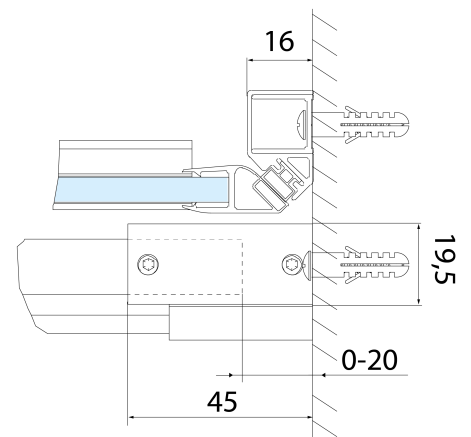

Properties

Profile colour: Chrome - polished aluminum

Shape: Alcove door

Type of opening: Sliding door

Opening direction: Versatile

Opening width: 525 mm

Glass colour: TRANSPARENT glass

Glass finish: Antidrop

Glass thickness: 8 mm

Installation width from: 1270 mm

Installation width up to: 1310 mm

Properties: Frameless design

Weight / Piece: 57.0 kg

Packaging: 1 Piece

Warranty: 2 years

Spare parts

ALTIS set of vertical seals (Order code: NDAL06)

ALTIS roller (Order code: NDAL04)

ALTIS handle (Order code: NDAL-MADLO)

**ALTIS Sliding Shower Door 1270-1310mm, (H)
2000mm, clear glass**

Technical sheet

MODEL	A	B	C
AL3915C	1070-1110	498	425
AL3015C	1170-1210	548	475
AL4015C	1270-1310	598	525
AL4115C	1370-1410	648	575
AL4215C	1470-1510	698	625
AL4315C	1570-1610	748	675

**ALTIS Sliding Shower Door 1270-1310mm, (H)
2000mm, clear glass**

MODEL	A	B	C
AL3915C	1082-1122	498	425
AL3015C	1182-1222	548	475
AL4015C	1282-1322	598	525
AL4115C	1382-1422	648	575
AL4215C	1482-1522	698	625
AL4315C	1582-1622	748	675