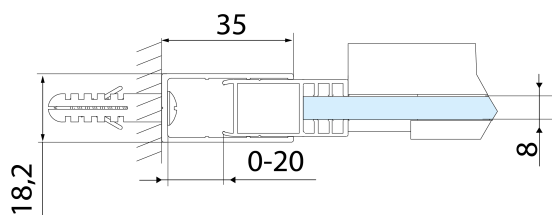

Properties

Profile colour: Chrome - polished aluminum

Shape: Alcove door

Type of opening: Sliding door

Opening direction: Versatile

Opening width: 525 mm

Glass colour: TRANSPARENT glass

Glass finish: Antidrop

Glass thickness: 8 mm

Installation width from: 1270 mm

Installation width up to: 1310 mm

Properties: Frameless design

Weight / Piece: 57.0 kg

Packaging: 1 Piece

Warranty: 2 years

Spare parts

FONDURA seal glass/floor (Order code: NDAL02)

ALTIS handle (Order code: NDAL-MADLO)

FONDURA, ONE overflow rail 1000 mm with end caps (Order code: NDAL05)

ALTIS installation set (Order code: NDAL01)

**ALTIS Sliding Shower Door 1270-1310mm, (H)
2000mm, clear glass**

Technical sheet

MODEL	A	B	C
AL3915C	1070-1110	498	425
AL3015C	1170-1210	548	475
AL4015C	1270-1310	598	525
AL4115C	1370-1410	648	575
AL4215C	1470-1510	698	625
AL4315C	1570-1610	748	675

**ALTIS Sliding Shower Door 1270-1310mm, (H)
2000mm, clear glass**