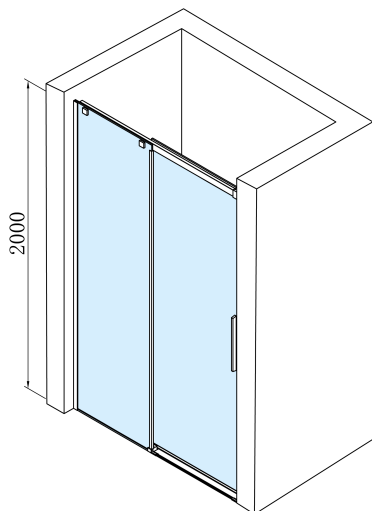

**ALTIS Sliding Shower Door 1270-1310mm, (H)
2000mm, clear glass**

Technical sheet