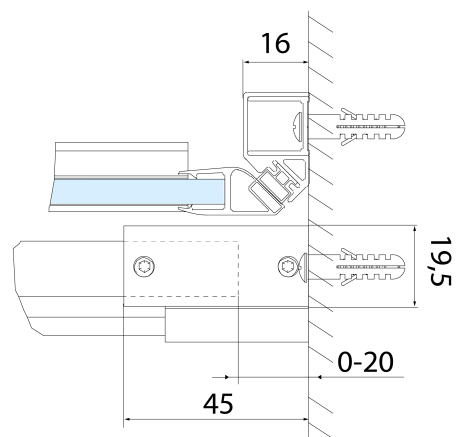

Properties

Profile colour: Chrome - polished aluminum

Shape: Alcove door

Type of opening: Sliding door

Opening direction: Versatile

Opening width: 525 mm

Glass colour: TRANSPARENT glass

Glass finish: Antidrop

Glass thickness: 8 mm

Installation width from: 1270 mm

Installation width up to: 1310 mm

Properties: Frameless design

Weight / Piece: 57.0 kg

Packaging: 1 Piece

Warranty: 2 years

Spare parts

FONDURA seal glass/floor (Order code: NDAL02)

ALTIS handle (Order code: NDAL-MADLO)

FONDURA, ONE overflow rail 1000 mm with end caps (Order code: NDAL05)

ALTIS installation set (Order code: NDAL01)

**ALTIS Sliding Shower Door 1270-1310mm, (H)
2000mm, clear glass**

Technical sheet

MODEL	A	B	C
AL3915C	1070-1110	498	425
AL3015C	1170-1210	548	475
AL4015C	1270-1310	598	525
AL4115C	1370-1410	648	575
AL4215C	1470-1510	698	625
AL4315C	1570-1610	748	675

**ALTIS Sliding Shower Door 1270-1310mm, (H)
2000mm, clear glass**