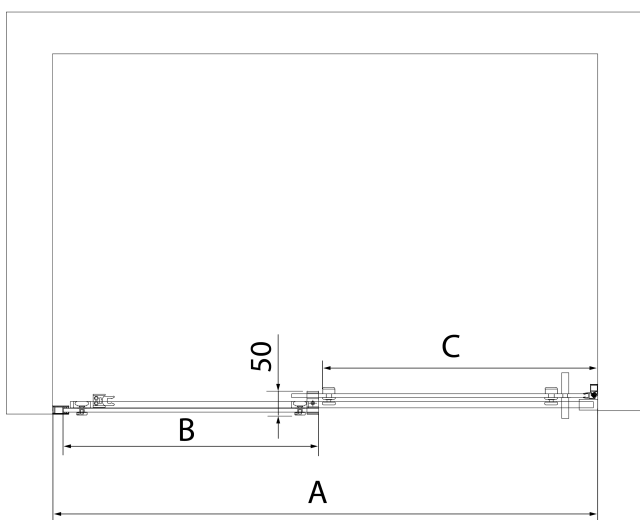

Properties

Profile colour: Chrome - polished aluminum

Shape: Alcove door

Type of opening: Sliding door

Opening direction: Versatile

Opening width: 525 mm

Glass colour: TRANSPARENT glass

Glass finish: Antidrop

Glass thickness: 8 mm

Installation width from: 1270 mm

Installation width up to: 1310 mm

Properties: Frameless design

Weight / Piece: 57.0 kg

Packaging: 1 Piece

Warranty: 2 years

Spare parts

FONDURA seal glass/floor (Order code: NDAL02)

ALTIS handle (Order code: NDAL-MADLO)

FONDURA, ONE overflow rail 1000 mm with end caps (Order code: NDAL05)

ALTIS installation set (Order code: NDAL01)

**ALTIS Sliding Shower Door 1270-1310mm, (H)
2000mm, clear glass**

Technical sheet

MODEL	A	B	C
AL3915C	1070-1110	498	425
AL3015C	1170-1210	548	475
AL4015C	1270-1310	598	525
AL4115C	1370-1410	648	575
AL4215C	1470-1510	698	625
AL4315C	1570-1610	748	675

**ALTIS Sliding Shower Door 1270-1310mm, (H)
2000mm, clear glass**