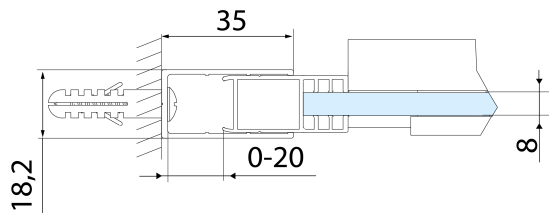

Glass thickness: 8 mm

Installation width from: 1270 mm

Installation width up to: 1310 mm

Properties: Frameless design

Weight / Piece: 57.0 kg

Packaging: 1 Piece

Warranty: 2 years

Spare parts

Set of 45° magnetic seals for glass 8/8mm, 2000mm (Order code: NDTL04)

ALTIS handle (Order code: NDAL-MADLO)

ALTIS installation set (Order code: NDAL01)

Bottom seal for door, glass 8mm, 1000mm (Order code: NDGD02)

Bubble Seal for 8mm Glass, 1963mm (Order code: NDAL02)

ALTIS roller (Order code: NDAL04)

ALTIS/ROLLS/DRAGON set of screw covers (Order code: NDAL03)

Set of vertical seals for 8/8mm glass, 2000mm (Order code: NDAL06)

**ALTIS Sliding Shower Door 1270-1310mm, (H)
2000mm, clear glass**

Technical sheet

MODEL	A	B	C
AL3915C	1070-1110	498	425
AL3015C	1170-1210	548	475
AL4015C	1270-1310	598	525
AL4115C	1370-1410	648	575
AL4215C	1470-1510	698	625
AL4315C	1570-1610	748	675