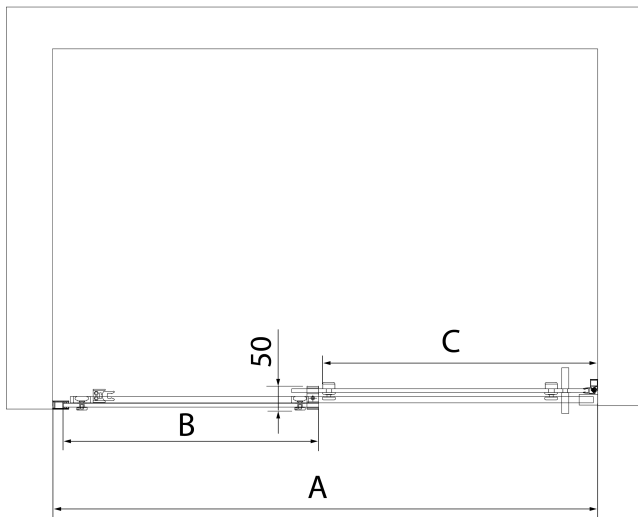

Properties

Profile colour: Chrome - polished aluminum

Shape: Alcove door

Type of opening: Sliding door

Opening direction: Versatile

Opening width: 525 mm

Glass colour: TRANSPARENT glass

Glass finish: Antidrop

Glass thickness: 8 mm

Installation width from: 1270 mm

Installation width up to: 1310 mm

Properties: Frameless design

Weight / Piece: 57.0 kg

Packaging: 1 Piece

Warranty: 2 years

Spare parts

Set of 45° magnetic seals for glass 8/8mm, 2000mm (Order code: NDTL04)

ALTIS handle (Order code: NDAL-MADLO)

ALTIS installation set (Order code: NDAL01)

Bottom seal for door, glass 8mm, 1000mm (Order code: NDGD02)

**ALTIS Sliding Shower Door 1270-1310mm, (H)
2000mm, clear glass**

Technical sheet

MODEL	A	B	C
AL3915C	1070-1110	498	425
AL3015C	1170-1210	548	475
AL4015C	1270-1310	598	525
AL4115C	1370-1410	648	575
AL4215C	1470-1510	698	625
AL4315C	1570-1610	748	675