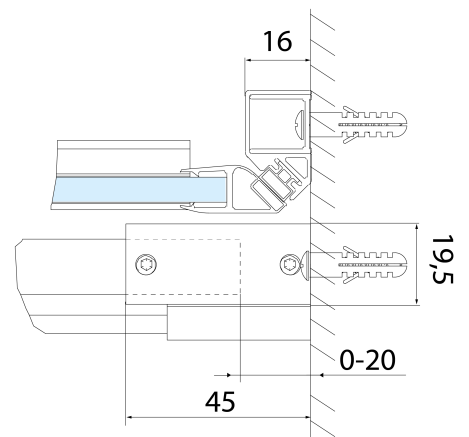

Glass thickness: 8 mm

Installation width from: 1270 mm

Installation width up to: 1310 mm

Properties: Frameless design

Weight / Piece: 57.0 kg

Packaging: 1 Piece

Warranty: 2 years

Spare parts

Set of 45° magnetic seals for glass 8/8mm, 2000mm (Order code: NDTL04)

ALTIS handle (Order code: NDAL-MADLO)

ALTIS installation set (Order code: NDAL01)

Bottom seal for door, glass 8mm, 1000mm (Order code: NDGD02)

Bubble Seal for 8mm Glass, 1963mm (Order code: NDAL02)

ALTIS roller (Order code: NDAL04)

ALTIS/ROLLS/DRAGON set of screw covers (Order code: NDAL03)

Set of vertical seals for 8/8mm glass, 2000mm (Order code: NDAL06)

**ALTIS Sliding Shower Door 1270-1310mm, (H)
2000mm, clear glass**

Technical sheet

MODEL	A	B	C
AL3915C	1070-1110	498	425
AL3015C	1170-1210	548	475
AL4015C	1270-1310	598	525
AL4115C	1370-1410	648	575
AL4215C	1470-1510	698	625
AL4315C	1570-1610	748	675