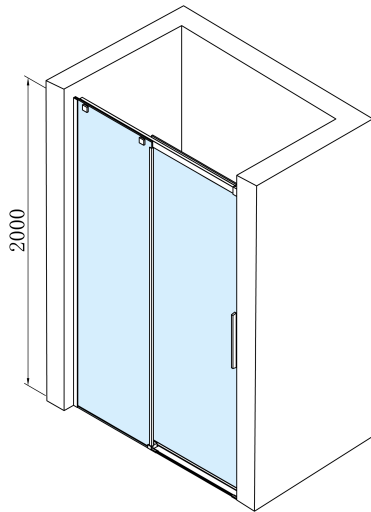

**ALTIS Sliding Shower Door 1270-1310mm, (H)
2000mm, clear glass**

Technical sheet