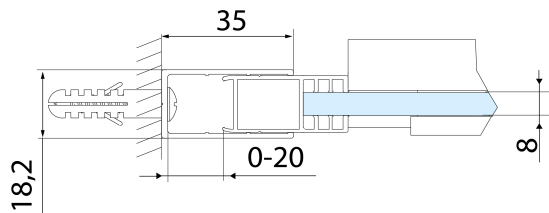

## Size

Width: 1200 mm

Height: 2000 mm

Glass thickness: 8 mm

Installation width from: 1170 mm

Installation width up to: 1210 mm

Properties: Frameless design

Weight / Piece: 53.0 kg

Packaging: 1 Piece

Warranty: 2 years

ALTIS/ROLLS/DRAGON set of screw covers (Order code: NDAL03)

ALTIS roller (Order code: NDAL04)

ALTIS handle (Order code: NDAL-MADLO)

**ALTIS Sliding Shower Door 1170-1210mm, (H)  
2000mm, clear glass**

**Technical sheet**

MODEL	A	B	C
AL3915C	1070-1110	498	425
AL3015C	1170-1210	548	475
AL4015C	1270-1310	598	525
AL4115C	1370-1410	648	575
AL4215C	1470-1510	698	625
AL4315C	1570-1610	748	675

**ALTIS Sliding Shower Door 1170-1210mm, (H)  
2000mm, clear glass**