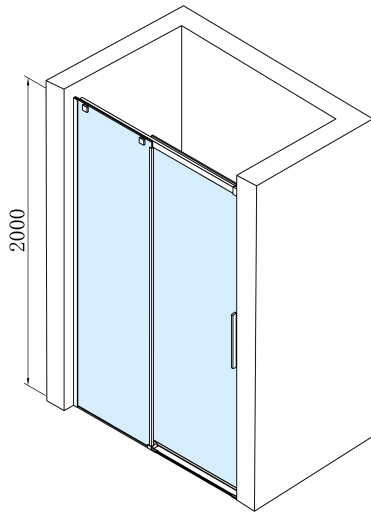

# ALTIS Sliding Shower Door 1170-1210mm, (H) 2000mm, clear glass

Order code: AL3015C

## Size

Width: 1200 mm

Height: 2000 mm

## Properties

Profile colour: Chrome - polished aluminum

Shape: Alcove door

Type of opening: Sliding door

Opening direction: Versatile

Opening width: 475 mm

Glass colour: TRANSPARENT glass

Glass finish: Antidrop

ALTIS/ROLLS/DRAGON set of screw covers (Order code: NDAL03)

ALTIS roller (Order code: NDAL04)

ALTIS handle (Order code: NDAL-MADLO)

**ALTIS Sliding Shower Door 1170-1210mm, (H)  
2000mm, clear glass**

**Technical sheet**