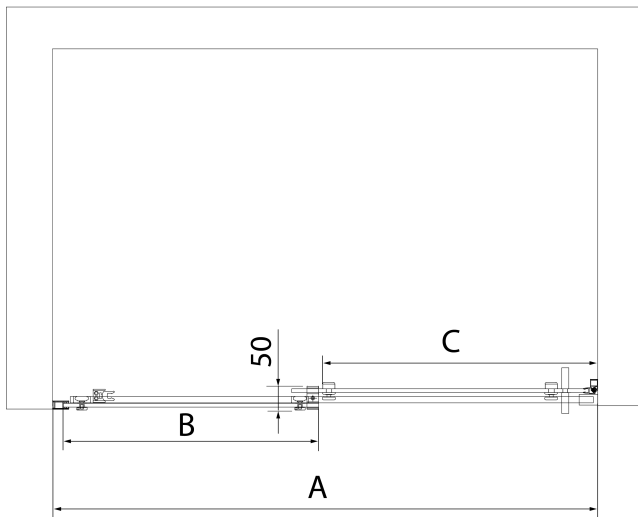

## Size

Width: 1200 mm

Height: 2000 mm

Glass thickness: 8 mm

Installation width from: 1170 mm

Installation width up to: 1210 mm

Properties: Frameless design

Weight / Piece: 53.0 kg

Packaging: 1 Piece

Warranty: 2 years

ALTIS/ROLLS/DRAGON set of screw covers (Order code: NDAL03)

ALTIS roller (Order code: NDAL04)

ALTIS handle (Order code: NDAL-MADLO)

**ALTIS Sliding Shower Door 1170-1210mm, (H)  
2000mm, clear glass**

**Technical sheet**

MODEL	A	B	C
AL3915C	1070-1110	498	425
AL3015C	1170-1210	548	475
AL4015C	1270-1310	598	525
AL4115C	1370-1410	648	575
AL4215C	1470-1510	698	625
AL4315C	1570-1610	748	675

**ALTIS Sliding Shower Door 1170-1210mm, (H)  
2000mm, clear glass**