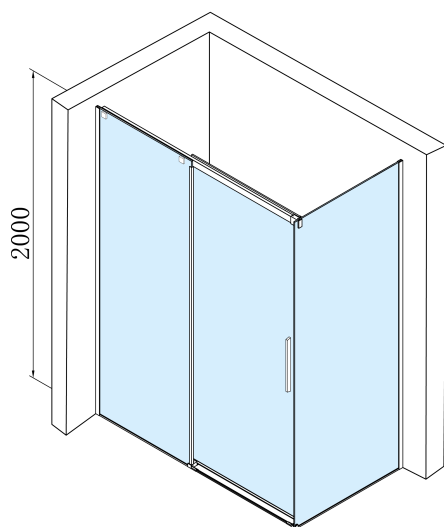

**ALTIS Sliding Shower Door 1170-1210mm, (H)
2000mm, clear glass**