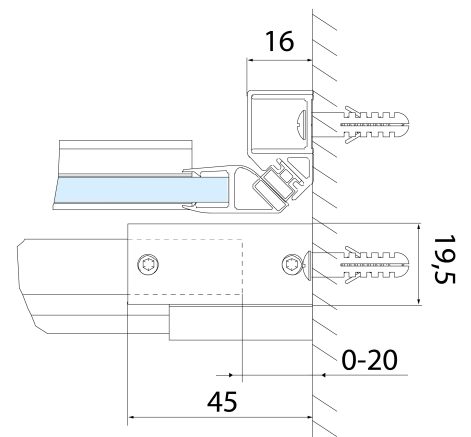

MODEL	A	B	C
AL3915C	1070-1110	498	425
AL3015C	1170-1210	548	475
AL4015C	1270-1310	598	525
AL4115C	1370-1410	648	575
AL4215C	1470-1510	698	625
AL4315C	1570-1610	748	675