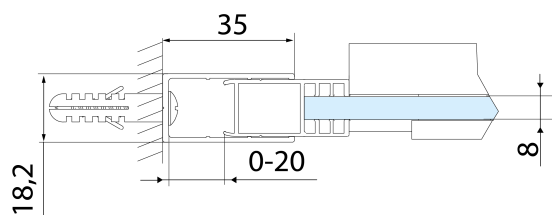

## Size

Width: 1200 mm

Height: 2000 mm

Glass thickness: 8 mm

Installation width from: 1170 mm

Installation width up to: 1210 mm

Properties: Frameless design

Weight / Piece: 53.0 kg

Packaging: 1 Piece

Warranty: 2 years

ALTIS/ROLLS/DRAGON set of screw covers (Order code: NDAL03)

ALTIS roller (Order code: NDAL04)

ALTIS handle (Order code: NDAL-MADLO)

**ALTIS Sliding Shower Door 1170-1210mm, (H)  
2000mm, clear glass**

**Technical sheet**

MODEL	A	B	C
AL3915C	1070-1110	498	425
AL3015C	1170-1210	548	475
AL4015C	1270-1310	598	525
AL4115C	1370-1410	648	575
AL4215C	1470-1510	698	625
AL4315C	1570-1610	748	675

**ALTIS Sliding Shower Door 1170-1210mm, (H)  
2000mm, clear glass**