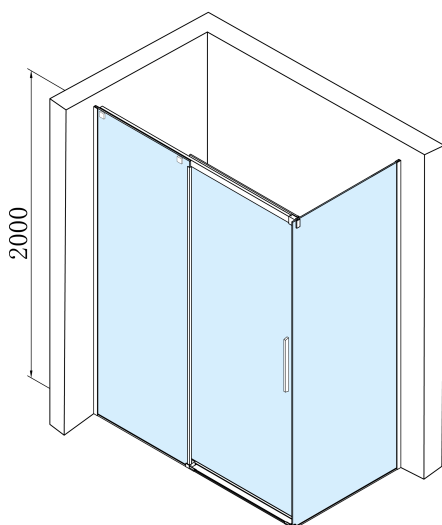

**ALTIS Sliding Shower Door 1170-1210mm, (H)
2000mm, clear glass**