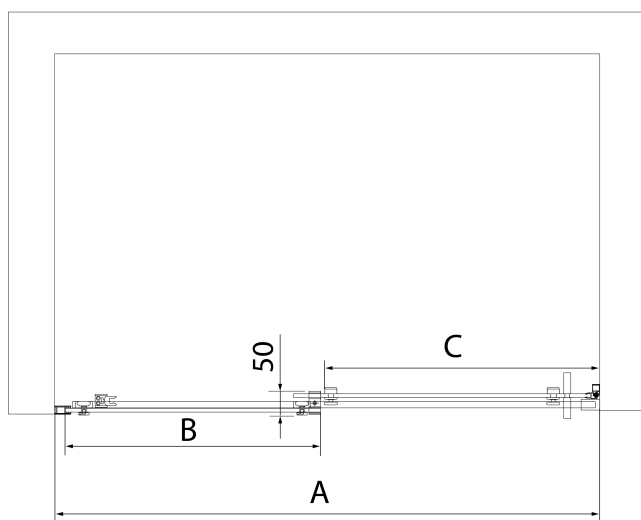

## Size

Width: 1200 mm

Height: 2000 mm

Glass thickness: 8 mm

Installation width from: 1170 mm

Installation width up to: 1210 mm

Properties: Frameless design

Weight / Piece: 53.0 kg

Packaging: 1 Piece

Warranty: 2 years

ALTIS/ROLLS/DRAGON set of screw covers (Order code: NDAL03)

ALTIS roller (Order code: NDAL04)

ALTIS handle (Order code: NDAL-MADLO)

**ALTIS Sliding Shower Door 1170-1210mm, (H)  
2000mm, clear glass**

**Technical sheet**

MODEL	A	B	C
AL3915C	1070-1110	498	425
AL3015C	1170-1210	548	475
AL4015C	1270-1310	598	525
AL4115C	1370-1410	648	575
AL4215C	1470-1510	698	625
AL4315C	1570-1610	748	675

**ALTIS Sliding Shower Door 1170-1210mm, (H)  
2000mm, clear glass**