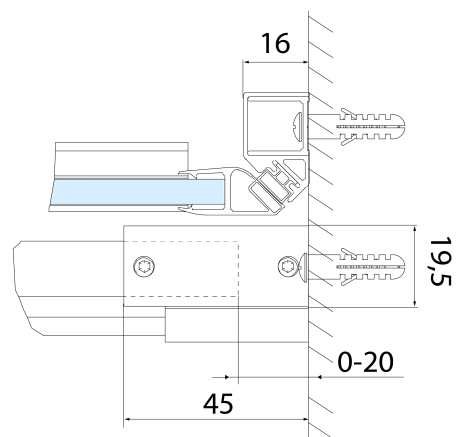

MODEL	A	B	C
AL3915C	1070-1110	498	425
AL3015C	1170-1210	548	475
AL4015C	1270-1310	598	525
AL4115C	1370-1410	648	575
AL4215C	1470-1510	698	625
AL4315C	1570-1610	748	675