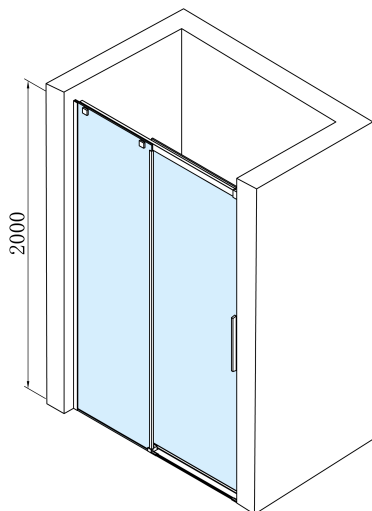

# ALTIS Sliding Shower Door 1170-1210mm, (H) 2000mm, clear glass

Order code: AL3015C

## Size

Width: 1200 mm

Height: 2000 mm

## Properties

Profile colour: Chrome - polished aluminum

Shape: Alcove door

Type of opening: Sliding door

Opening direction: Versatile

Opening width: 475 mm

Glass colour: TRANSPARENT glass

Glass finish: Antidrop

ALTIS/ROLLS/DRAGON set of screw covers (Order code: NDAL03)

ALTIS roller (Order code: NDAL04)

ALTIS handle (Order code: NDAL-MADLO)

**ALTIS Sliding Shower Door 1170-1210mm, (H)  
2000mm, clear glass**

**Technical sheet**