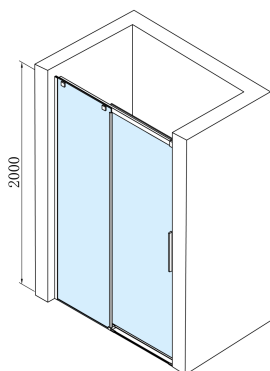

Technical sheet