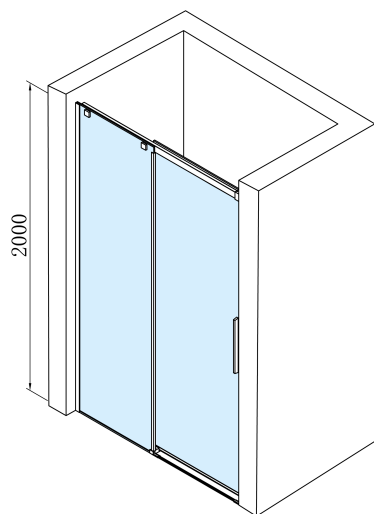

**ALTIS Sliding Shower Door 1070-1110mm, (H)
2000mm, clear glass**