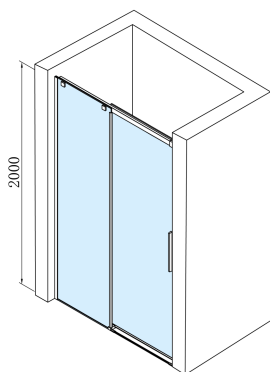

ALTIS Sliding Shower Door 1070-1110mm, (H) 2000mm, clear glass

Order code: AL3915C

Size

Width: 1100 mm

Height: 2000 mm

Properties

Warranty: 2 years

Technical sheet

MODEL	A	B	C
AL3915C	1082-1122	498	425
AL3015C	1182-1222	548	475
AL4015C	1282-1322	598	525
AL4115C	1382-1422	648	575
AL4215C	1482-1522	698	625
AL4315C	1582-1622	748	675

MODEL	D
AL5915C	780-800
AL6015C	880-900
AL6115C	980-1000