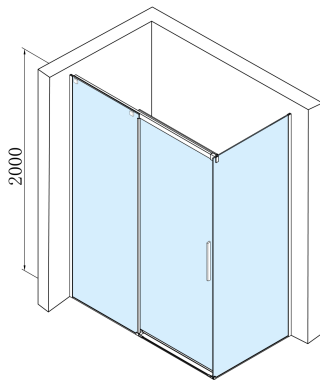

ALTIS Sliding Shower Door 1070-1110mm, (H) 2000mm, clear glass

Order code: AL3915C

Size

Width: 1100 mm

Height: 2000 mm

Properties

Warranty: 2 years

Technical sheet

MODEL	A	B	C
AL3915C	1082-1122	498	425
AL3015C	1182-1222	548	475
AL4015C	1282-1322	598	525
AL4115C	1382-1422	648	575
AL4215C	1482-1522	698	625
AL4315C	1582-1622	748	675

MODEL	D
AL5915C	780-800
AL6015C	880-900
AL6115C	980-1000