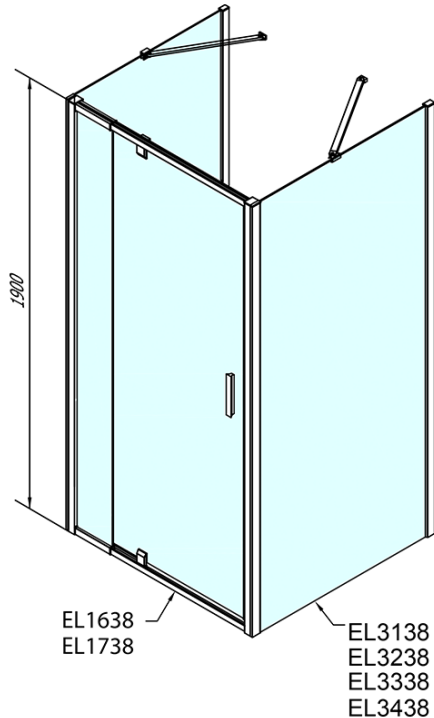

# EASY screen three sides 900-1000x1000mm, pivot doors, L/R variant, Brick glass

**Order code:** EL1738EL3438EL3438

## Size

**Width:** 900 mm  
**Height:** 1900 mm  
**Depth:** 1000 mm

## Properties

**Profile colour:** Chrome - polished aluminum  
**Shape:** 3-piece shower enclosures  
**Type of opening:** Single pivot door  
**Opening direction:** Versatile  
**Opening width:** 560 mm  
**Glass colour:** BRICK glass  
**Glass thickness:** 6 mm  
**Properties:** Framed design  
**Weight / Piece:** 95.0 kg  
**Packaging:** 5 Piece  
**Warranty:** 2 years

EASY screen three sides 900-1000x1000mm, pivot doors, L/R variant, Brick glass

Technical sheet

	B
EL3138	680-700
EL3238	780-800
EL3338	880-900
EL3438	980-1000

	A	C	D	E
EL1638	775-915	204	120	500
EL1738	895-1035	264	120	560