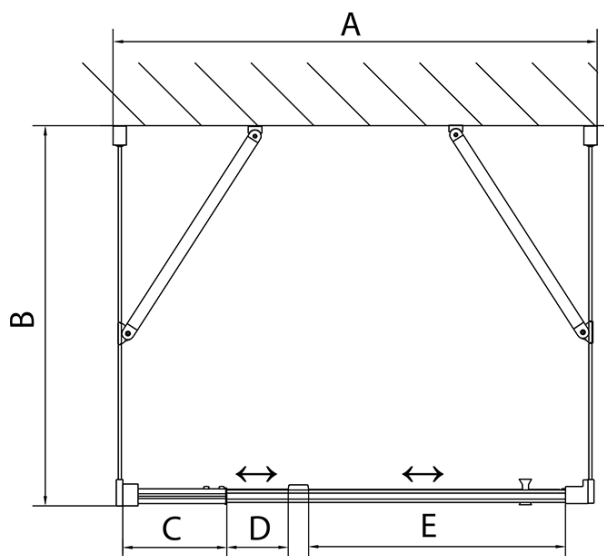

## Size

**Width:** 900 mm  
**Height:** 1900 mm  
**Depth:** 1000 mm

## Properties

**Profile colour:** Chrome - polished aluminum  
**Shape:** 3-piece shower enclosures  
**Type of opening:** Single pivot door  
**Opening direction:** Versatile  
**Opening width:** 560 mm  
**Glass colour:** BRICK glass  
**Glass thickness:** 6 mm  
**Properties:** Framed design  
**Weight / Piece:** 95.0 kg  
**Packaging:** 5 Piece  
**Warranty:** 2 years

EASY screen three sides 900-1000x1000mm, pivot doors, L/R variant, Brick glass

Technical sheet

	B
EL3138	680-700
EL3238	780-800
EL3338	880-900
EL3438	980-1000

	A	C	D	E
EL1638	775-915	204	120	500
EL1738	895-1035	264	120	560