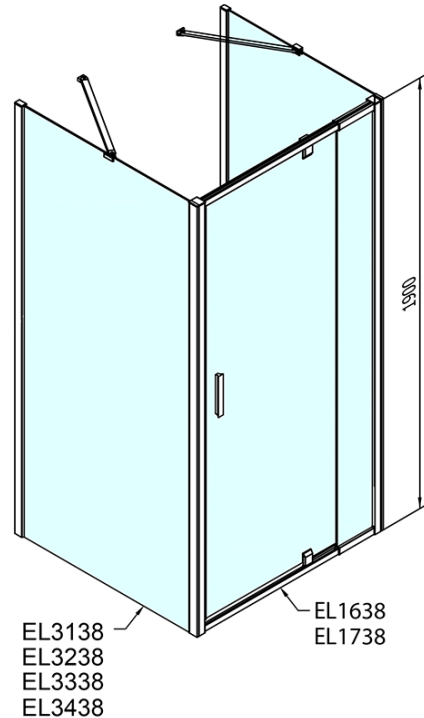

# EASY screen three sides 900-1000x1000mm, pivot doors, L/R variant, Brick glass

**Order code:** EL1738EL3438EL3438

## Size

**Width:** 900 mm  
**Height:** 1900 mm  
**Depth:** 1000 mm

## Properties

**Profile colour:** Chrome - polished aluminum  
**Shape:** 3-piece shower enclosures  
**Type of opening:** Single pivot door  
**Opening direction:** Versatile  
**Opening width:** 560 mm  
**Glass colour:** BRICK glass  
**Glass thickness:** 6 mm  
**Properties:** Framed design  
**Weight / Piece:** 95.0 kg  
**Packaging:** 5 Piece  
**Warranty:** 2 years

EASY screen three sides 900-1000x1000mm, pivot doors, L/R variant, Brick glass

Technical sheet

	B
EL3138	680-700
EL3238	780-800
EL3338	880-900
EL3438	980-1000

	A	C	D	E
EL1638	775-915	204	120	500
EL1738	895-1035	264	120	560