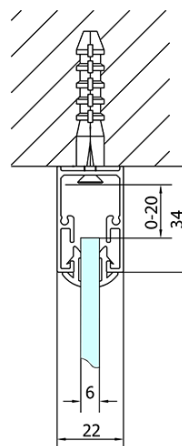

## Size

**Width:** 900 mm  
**Height:** 1900 mm  
**Depth:** 1000 mm

## Properties

**Profile colour:** Chrome - polished aluminum  
**Shape:** 3-piece shower enclosures  
**Type of opening:** Single pivot door  
**Opening direction:** Versatile  
**Opening width:** 560 mm  
**Glass colour:** BRICK glass  
**Glass thickness:** 6 mm  
**Properties:** Framed design  
**Weight / Piece:** 95.0 kg  
**Packaging:** 5 Piece  
**Warranty:** 2 years

EASY screen three sides 900-1000x1000mm, pivot doors, L/R variant, Brick glass

Technical sheet

	B
EL3138	680-700
EL3238	780-800
EL3338	880-900
EL3438	980-1000

	A	C	D	E
EL1638	775-915	204	120	500
EL1738	895-1035	264	120	560