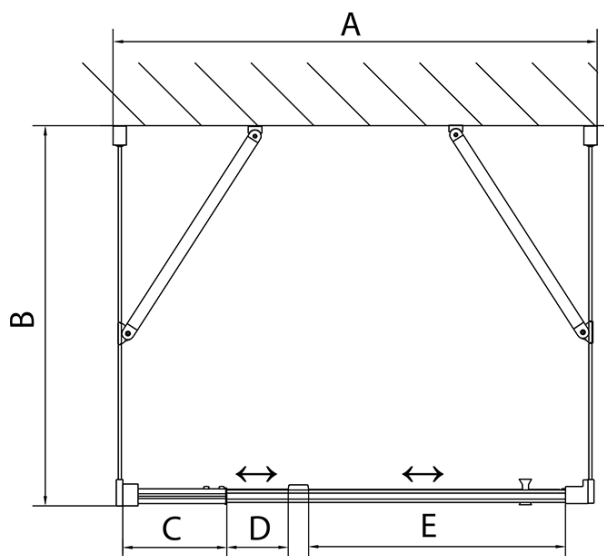

EASY screen three sides 900-1000x1000mm, pivot doors, L/R variant, Brick glass

Order code: EL1738EL3438EL3438

Basic information

Brand: Polysan
Series: EASY

Size

Width: 900 mm
Height: 1900 mm
Depth: 1000 mm

Properties

Profile colour: Chrome - polished aluminum
Shape: 3-piece shower enclosures
Type of opening: Single pivot door
Opening direction: Versatile
Opening width: 560 mm
Glass colour: BRICK glass
Glass thickness: 6 mm
Properties: Framed design
Weight / Piece: 95.0 kg
Packaging: 5 Piece
Warranty: 2 years

EASY screen three sides 900-1000x1000mm, pivot doors, L/R variant, Brick glass

Technical sheet

	B
EL3138	680-700
EL3238	780-800
EL3338	880-900
EL3438	980-1000

	A	C	D	E
EL1638	775-915	204	120	500
EL1738	895-1035	264	120	560