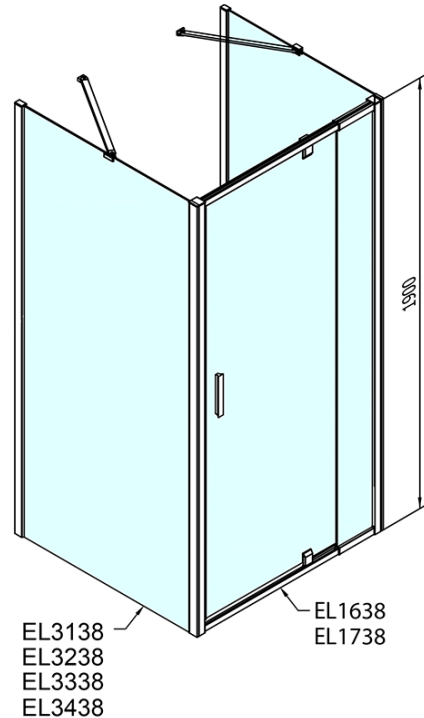

EASY screen three sides 900-1000x1000mm, pivot doors, L/R variant, Brick glass

Order code: EL1738EL3438EL3438

Basic information

Brand: Polysan
Series: EASY

Size

Width: 900 mm
Height: 1900 mm
Depth: 1000 mm

Properties

Profile colour: Chrome - polished aluminum
Shape: 3-piece shower enclosures
Type of opening: Single pivot door
Opening direction: Versatile
Opening width: 560 mm
Glass colour: BRICK glass
Glass thickness: 6 mm
Properties: Framed design
Weight / Piece: 95.0 kg
Packaging: 5 Piece
Warranty: 2 years

EASY screen three sides 900-1000x1000mm, pivot doors, L/R variant, Brick glass

Technical sheet

	B
EL3138	680-700
EL3238	780-800
EL3338	880-900
EL3438	980-1000

	A	C	D	E
EL1638	775-915	204	120	500
EL1738	895-1035	264	120	560