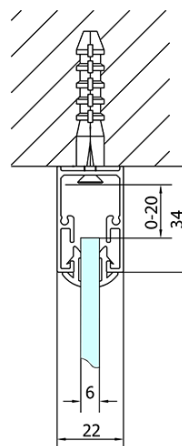

EASY screen three sides 900-1000x1000mm, pivot doors, L/R variant, Brick glass

Order code: EL1738EL3438EL3438

Basic information

Brand: Polysan
Series: EASY

Size

Width: 900 mm
Height: 1900 mm
Depth: 1000 mm

Properties

Profile colour: Chrome - polished aluminum
Shape: 3-piece shower enclosures
Type of opening: Single pivot door
Opening direction: Versatile
Opening width: 560 mm
Glass colour: BRICK glass
Glass thickness: 6 mm
Properties: Framed design
Weight / Piece: 95.0 kg
Packaging: 5 Piece
Warranty: 2 years

EASY screen three sides 900-1000x1000mm, pivot doors, L/R variant, Brick glass

Technical sheet

	B
EL3138	680-700
EL3238	780-800
EL3338	880-900
EL3438	980-1000

	A	C	D	E
EL1638	775-915	204	120	500
EL1738	895-1035	264	120	560