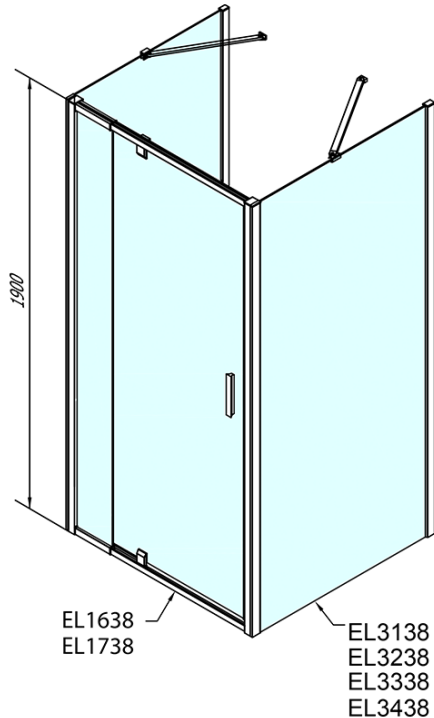

EASY screen three sides 900-1000x1000mm, pivot doors, L/R variant, Brick glass

Order code: EL1738EL3438EL3438

Basic information

Brand: Polysan
Series: EASY

Size

Width: 900 mm
Height: 1900 mm
Depth: 1000 mm

Properties

Profile colour: Chrome - polished aluminum
Shape: 3-piece shower enclosures
Type of opening: Single pivot door
Opening direction: Versatile
Opening width: 560 mm
Glass colour: BRICK glass
Glass thickness: 6 mm
Properties: Framed design
Weight / Piece: 95.0 kg
Packaging: 5 Piece
Warranty: 2 years

EASY screen three sides 900-1000x1000mm, pivot doors, L/R variant, Brick glass

Technical sheet

	B
EL3138	680-700
EL3238	780-800
EL3338	880-900
EL3438	980-1000

	A	C	D	E
EL1638	775-915	204	120	500
EL1738	895-1035	264	120	560