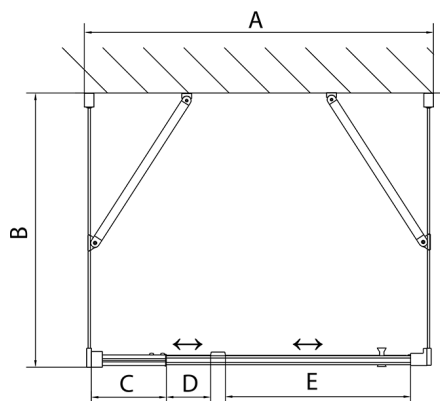

EASY screen three sides 900-1000x1000mm, pivot doors, L/R variant, Brick glass

Order code: EL1738EL3438EL3438

Size

Width: 900 mm
 Height: 1900 mm
 Depth: 1000 mm

Properties

Warranty: 2 years

Technical sheet

	B
EL3138	680-700
EL3238	780-800
EL3338	880-900
EL3438	980-1000

	A	C	D	E
EL1638	775-915	204	120	500
EL1738	895-1035	264	120	560