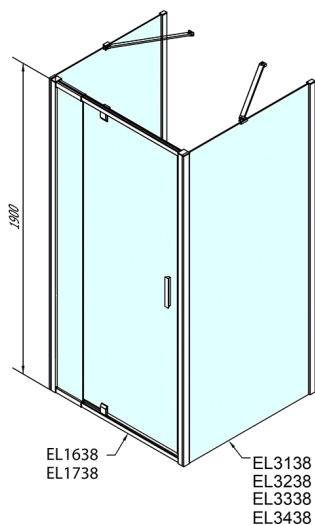

EASY screen three sides 900-1000x1000mm, pivot doors, L/R variant, Brick glass

Order code: EL1738EL3438EL3438

Size

Width: 900 mm
 Height: 1900 mm
 Depth: 1000 mm

Properties

Warranty: 2 years

Technical sheet

	B
EL3138	680-700
EL3238	780-800
EL3338	880-900
EL3438	980-1000

	A	C	D	E
EL1638	775-915	204	120	500
EL1738	895-1035	264	120	560