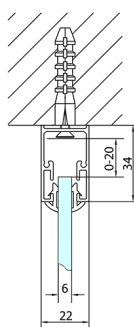

EASY screen three sides 900-1000x1000mm, pivot doors, L/R variant, Brick glass

Order code: EL1738EL3438EL3438

Size

Width: 900 mm
 Height: 1900 mm
 Depth: 1000 mm

Properties

Warranty: 2 years

Technical sheet

	B
EL3138	680-700
EL3238	780-800
EL3338	880-900
EL3438	980-1000

	A	C	D	E
EL1638	775-915	204	120	500
EL1738	895-1035	264	120	560