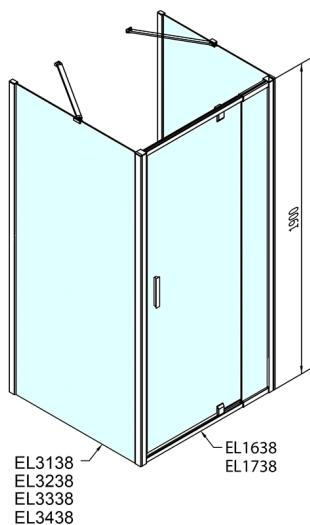

EASY screen three sides 900-1000x1000mm, pivot doors, L/R variant, Brick glass

Order code: EL1738EL3438EL3438

Size

Width: 900 mm
 Height: 1900 mm
 Depth: 1000 mm

Properties

Warranty: 2 years

Technical sheet

	B
EL3138	680-700
EL3238	780-800
EL3338	880-900
EL3438	980-1000

	A	C	D	E
EL1638	775-915	204	120	500
EL1738	895-1035	264	120	560